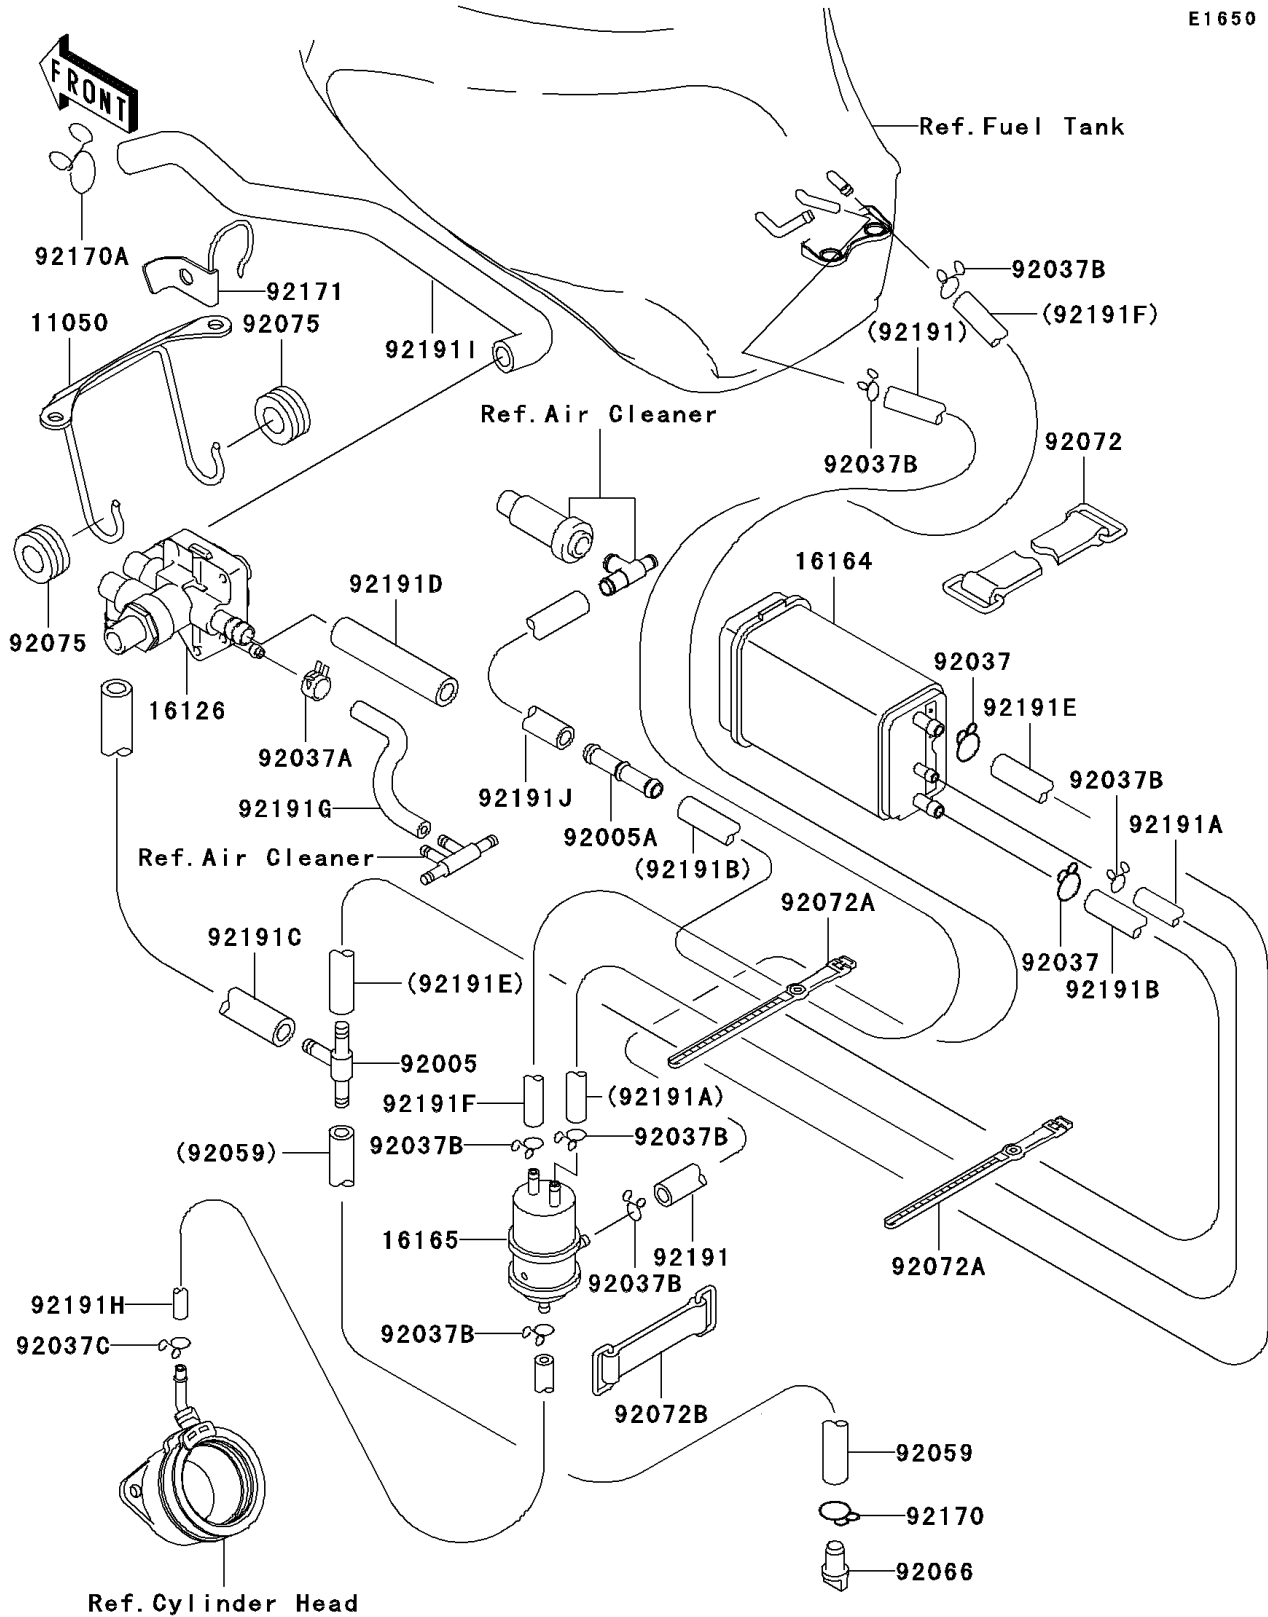

# 2001 Ninja® ZX™-6R PARTS DIAGRAM

Fuel Evaporative System(CA)

E1650

## 2001 Ninja® ZX™-6R PARTS LIST

Fuel Evaporative System(CA)

ITEM NAME	PART NUMBER	QUANTITY
BRACKET (Ref # 11050)	11050-1729	1
VALVE (Ref # 16126)	16126-1354	1
CANISTER (Ref # 16164)	16164-1052	1
SEPARATOR (Ref # 16165)	16165-1001	1
FITTING (Ref # 92005)	92005-1304	1
FITTING (Ref # 92005A)	92005-1377	1
CLAMP,HOSE (Ref # 92037)	92037-1104	2
CLAMP,TUBE (Ref # 92037A)	92037-1461	1
CLAMP,TUBE (Ref # 92037B)	92037-147	7
CLAMP (Ref # 92037C)	92037-1712	1
TUBE,7X12X440,YELLOW (Ref # 92059)	92059-1440	1
PLUG,DRAIN (Ref # 92066)	92066-1211	1
BAND,L=90 (Ref # 92072)	92072-045	1
BAND,L=202 (Ref # 92072A)	92072-1195	2
BAND,L=50 (Ref # 92072B)	92072-1419	1
DAMPER,MUFFLER (Ref # 92075)	92075-1621	2
CLAMP (Ref # 92170)	92170-1529	1
CLAMP (Ref # 92170A)	92170-1997	1
CLAMP (Ref # 92171)	92171-1236	1
TUBE,SEPARATOR-TANK,RED (Ref # 92191)	92191-1234	1
TUBE,SEPARATOR-CANIST,BLUE (Ref # 92191A)	92191-1236	1
TUBE,CANISTER-FILTER,GREEN (Ref # 92191B)	92191-1237	1
TUBE,VALVE-FITTING,YELLOW (Ref # 92191C)	92191-1238	1
TUBE,CARB-VALVE (Ref # 92191D)	92191-1240	1
TUBE,FITTING-CANIST,YELLOW (Ref # 92191E)	92191-1250	1
TUBE,SEPARATOR-TANK,BLUE (Ref # 92191F)	92191-1268	1
TUBE,FITTING-VALVE (Ref # 92191G)	92191-1275	1
TUBE,SEPARATOR-CARB,WHITE (Ref # 92191H)	92191-1276	1
TUBE,AIR VENT-VALVE (Ref # 92191I)	92191-1503	1

## 2001 Ninja® ZX™-6R PARTS LIST

Fuel Evaporative System(CA)

ITEM NAME	PART NUMBER	QUANTITY
TUBE (Ref # 92191J)	92191-1514	1