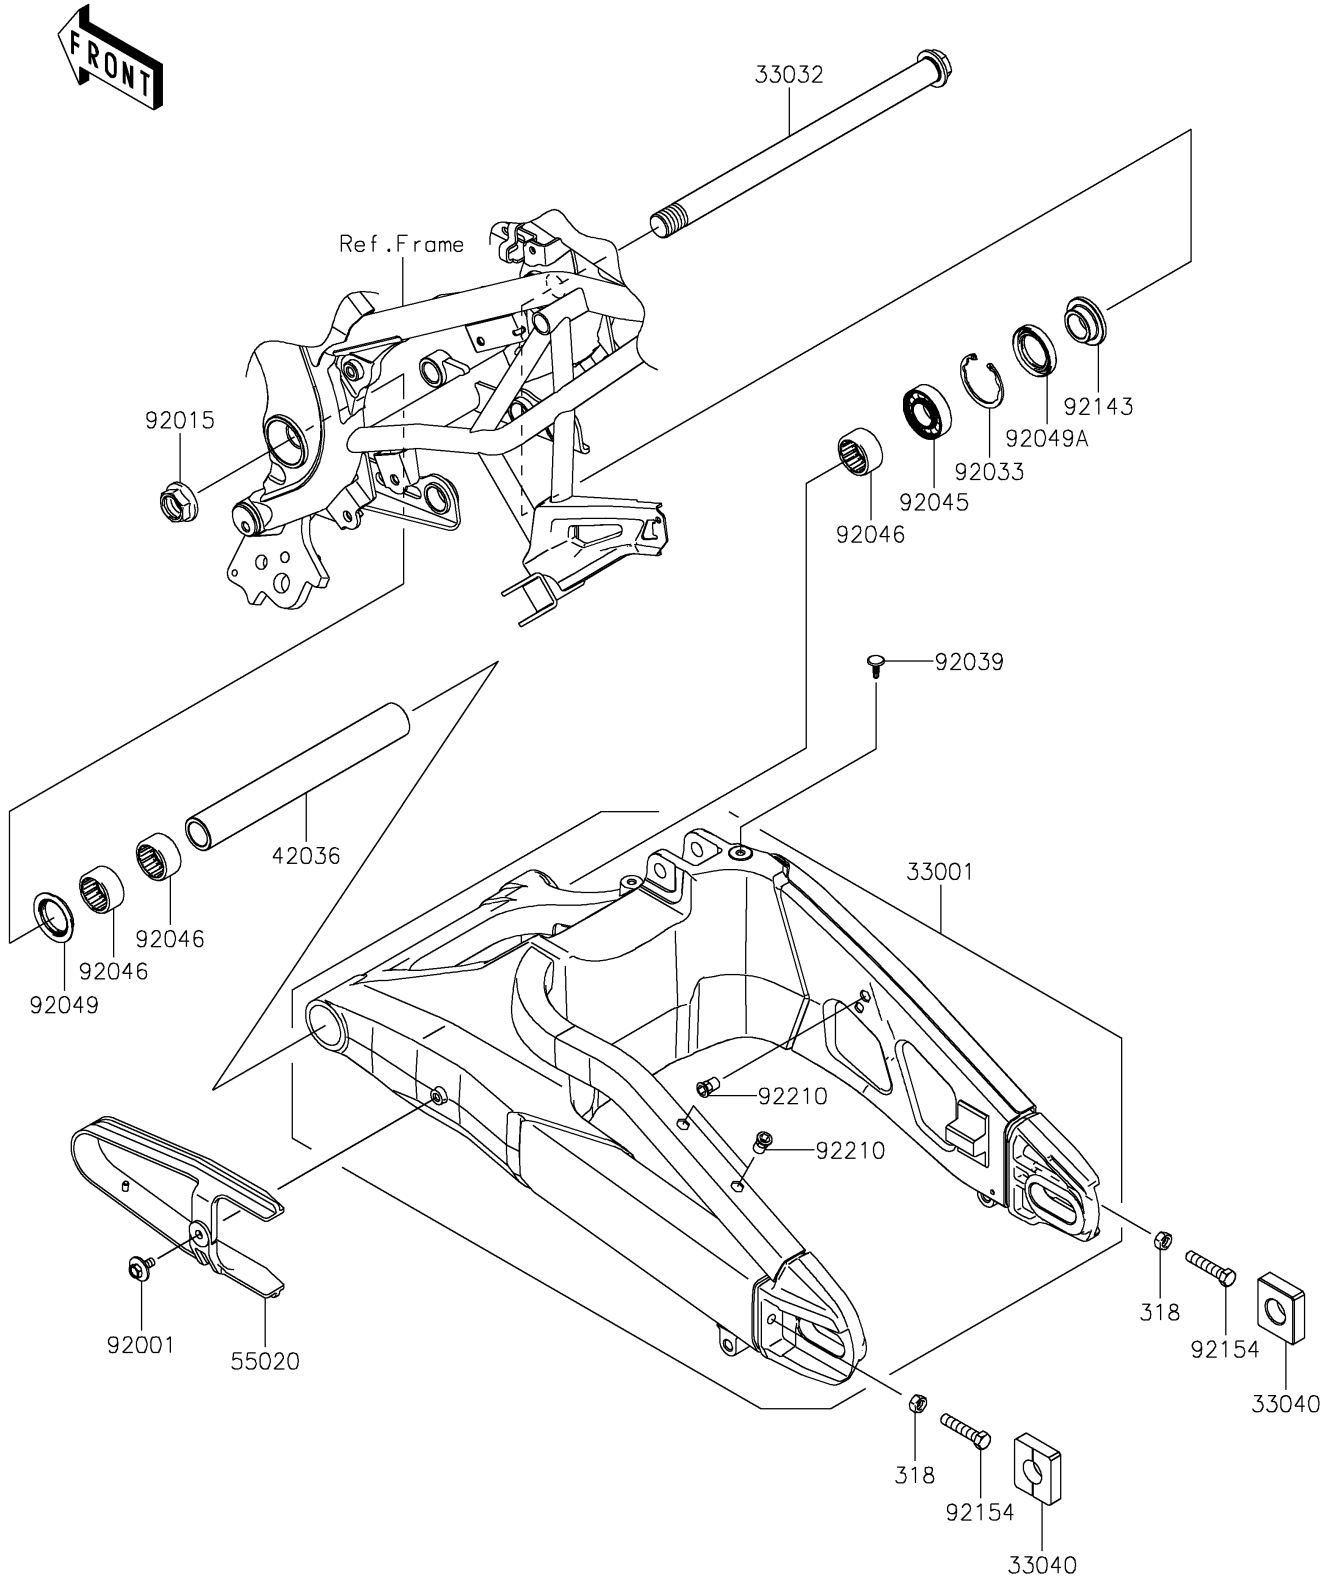

2025 Versys 650 PARTS DIAGRAM

Swingarm

F2141

2025 Versys 650 PARTS LIST

Swingarm

ITEM NAME	PART NUMBER	QUANTITY
ARM-COMP-SWING,F.S.BLACK (Ref # 33001)	33001-0719-18R	1
SHAFT-SWING ARM,20X300 (Ref # 33032)	33032-0041	1
ADJUSTER-CHAIN (Ref # 33040)	33040-1109	2
SLEEVE,SWING ARM,L=219.5 (Ref # 42036)	42036-0066	1
GUARD,CHAIN (Ref # 55020)	55020-0234	1
BOLT,6X16 (Ref # 92001)	92001-1950	1
NUT,FLANGED,20MM (Ref # 92015)	92015-1724	1
RING-SNAP,42MM (Ref # 92033)	92033-1041	1
RIVET (Ref # 92039)	92039-3787	1
BEARING-BALL,6004UL11 (Ref # 92045)	92045-0948	1
BEARING-NEEDLE,7E-HVS 28X34X17 (Ref # 92046)	92046-0008	3
SEAL-OIL (Ref # 92049)	92049-0132	1
SEAL-OIL (Ref # 92049A)	92049-0138	1
COLLAR,SWING ARM,RH,L=12.5 (Ref # 92143)	92143-1727	1
BOLT,8X40 (Ref # 92154)	92154-0288	2
NUT,POP,6MM,L=15 (Ref # 92210)	92210-1397	3
NUT-HEX-SMALL,8MM (Ref # 318)	318BA0800	2