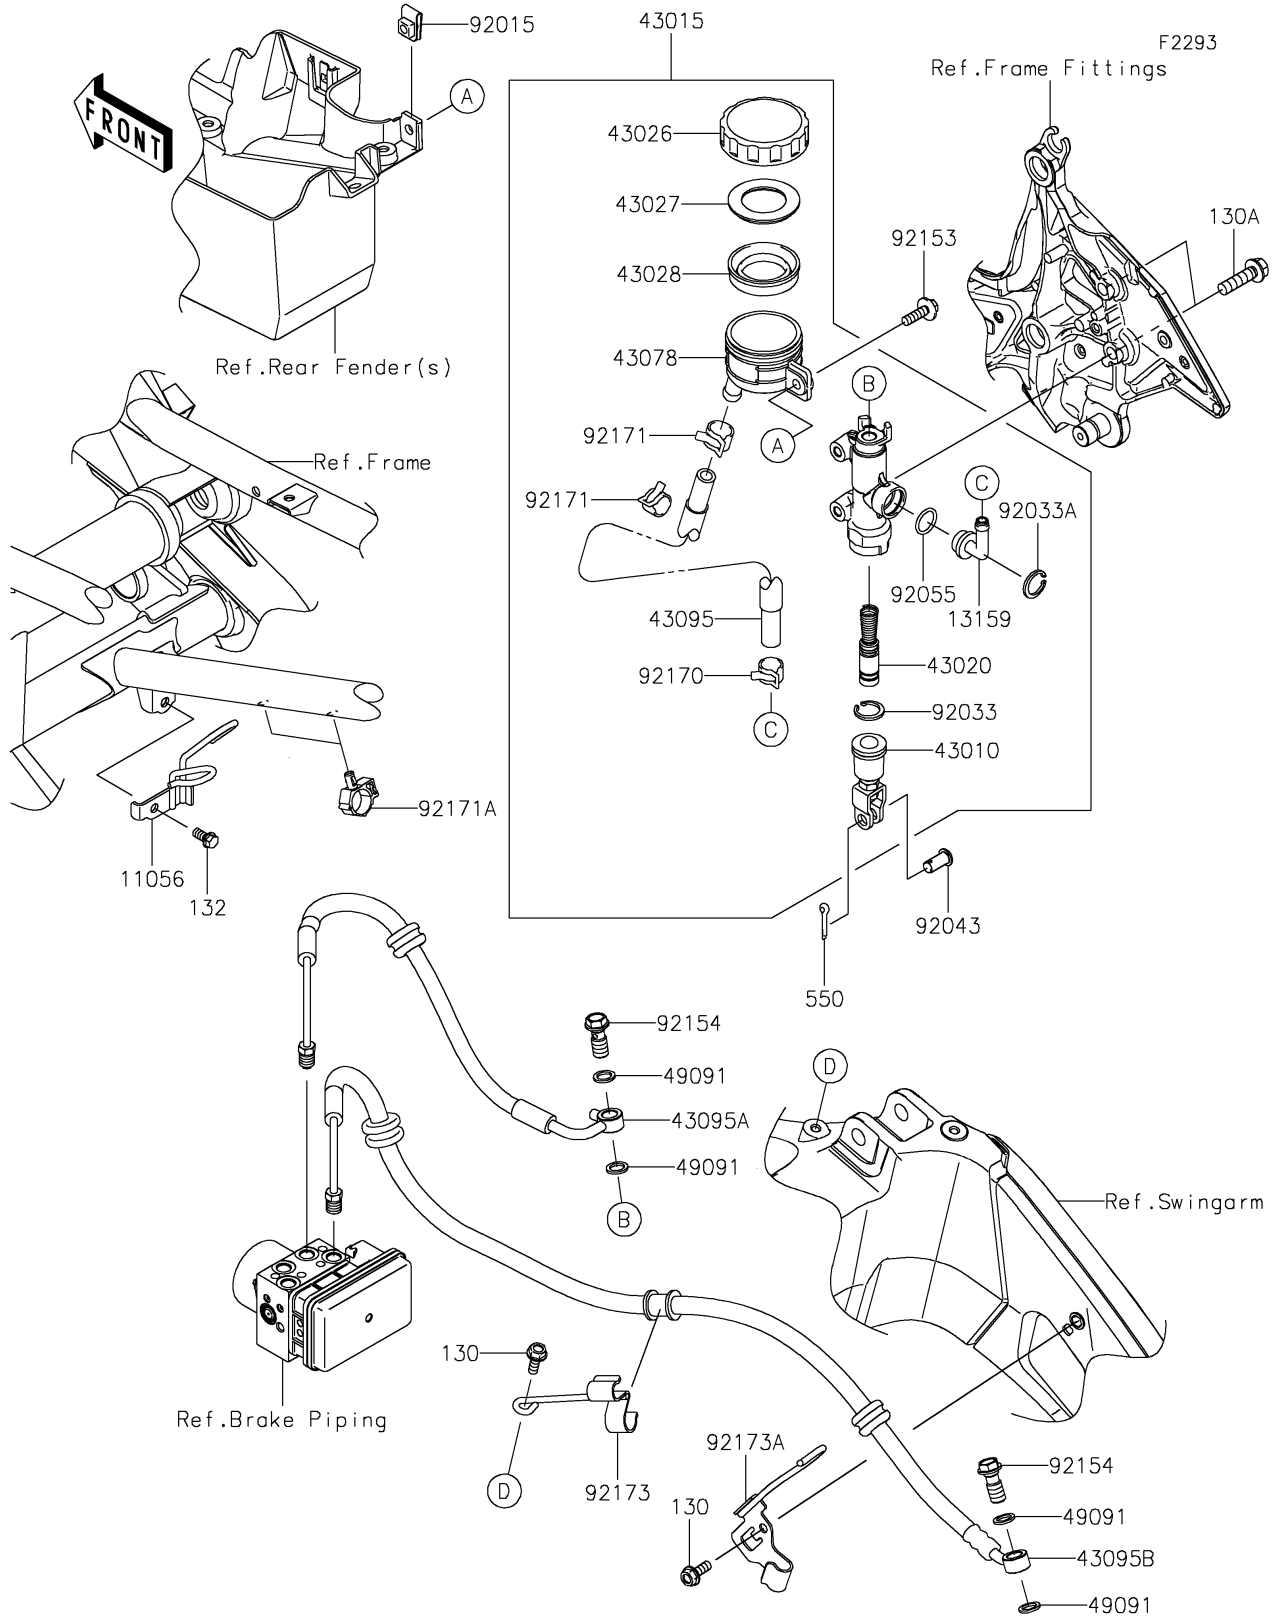

2025 Versys 650 PARTS DIAGRAM

Rear Master Cylinder

2025 Versys 650 PARTS LIST

Rear Master Cylinder

ITEM NAME	PART NUMBER	QUANTITY
BRACKET,FRAME COMP (Ref # 11056)	11056-4072	1
CONNECTOR (Ref # 13159)	13159-1056	1
ROD-ASSY-BRAKE (Ref # 43010)	43010-1062	1
CYLINDER-ASSY-MASTER,RR (Ref # 43015)	43015-0602	1
PISTON-COMP-BRAKE (Ref # 43020)	43020-1094	1
CAP-BRAKE (Ref # 43026)	43026-1051	1
PLATE-DIAPHRAGM (Ref # 43027)	43027-1051	1
DIAPHRAGM,MASTER CYLINDER (Ref # 43028)	43028-1057	1
RESERVOIR,RR MASTER CYLINDER (Ref # 43078)	43078-1082	1
HOSE-BRAKE,500MM (Ref # 43095)	43095-0842	1
HOSE-BRAKE,RR M/C-ABS UNIT (Ref # 43095A)	43095-1961	1
HOSE-BRAKE,ABS UNIT-RR CAL. (Ref # 43095B)	43095-1962	1
WASHER-SEAL,10.1X14.5X1.5 (Ref # 49091)	49091-0001	4
NUT,6MM (Ref # 92015)	92015-1602	1
RING-SNAP,20.9X24.6X1.2 (Ref # 92033)	92033-0079	1
RING-SNAP,20.5MM (Ref # 92033A)	92033-1186	1
PIN (Ref # 92043)	92043-0182	1
RING-O,14.8X2.4 (Ref # 92055)	92055-0741	1
BOLT,6X22 (Ref # 92153)	92153-0725	1
BOLT,FLANGED,10X23 (Ref # 92154)	92154-0732	2
CLAMP,HOSE (Ref # 92170)	92170-1091	1
CLAMP,HOSE (Ref # 92171)	92171-0463	2
CLAMP (Ref # 92171A)	92171-0955	2
CLAMP,SWING ARM,FR (Ref # 92173)	92173-1290	1
CLAMP,SWING ARM (Ref # 92173A)	92173-1291	1
BOLT-FLANGED,6X16 (Ref # 130)	130BB0616	2
BOLT-FLANGED,8X30 (Ref # 130A)	130CA0830	2
BOLT-FLANGED-SMALL,6X12 (Ref # 132)	132BB0612	1
PIN-COTTER,2.0X15 (Ref # 550)	550AA2015	1