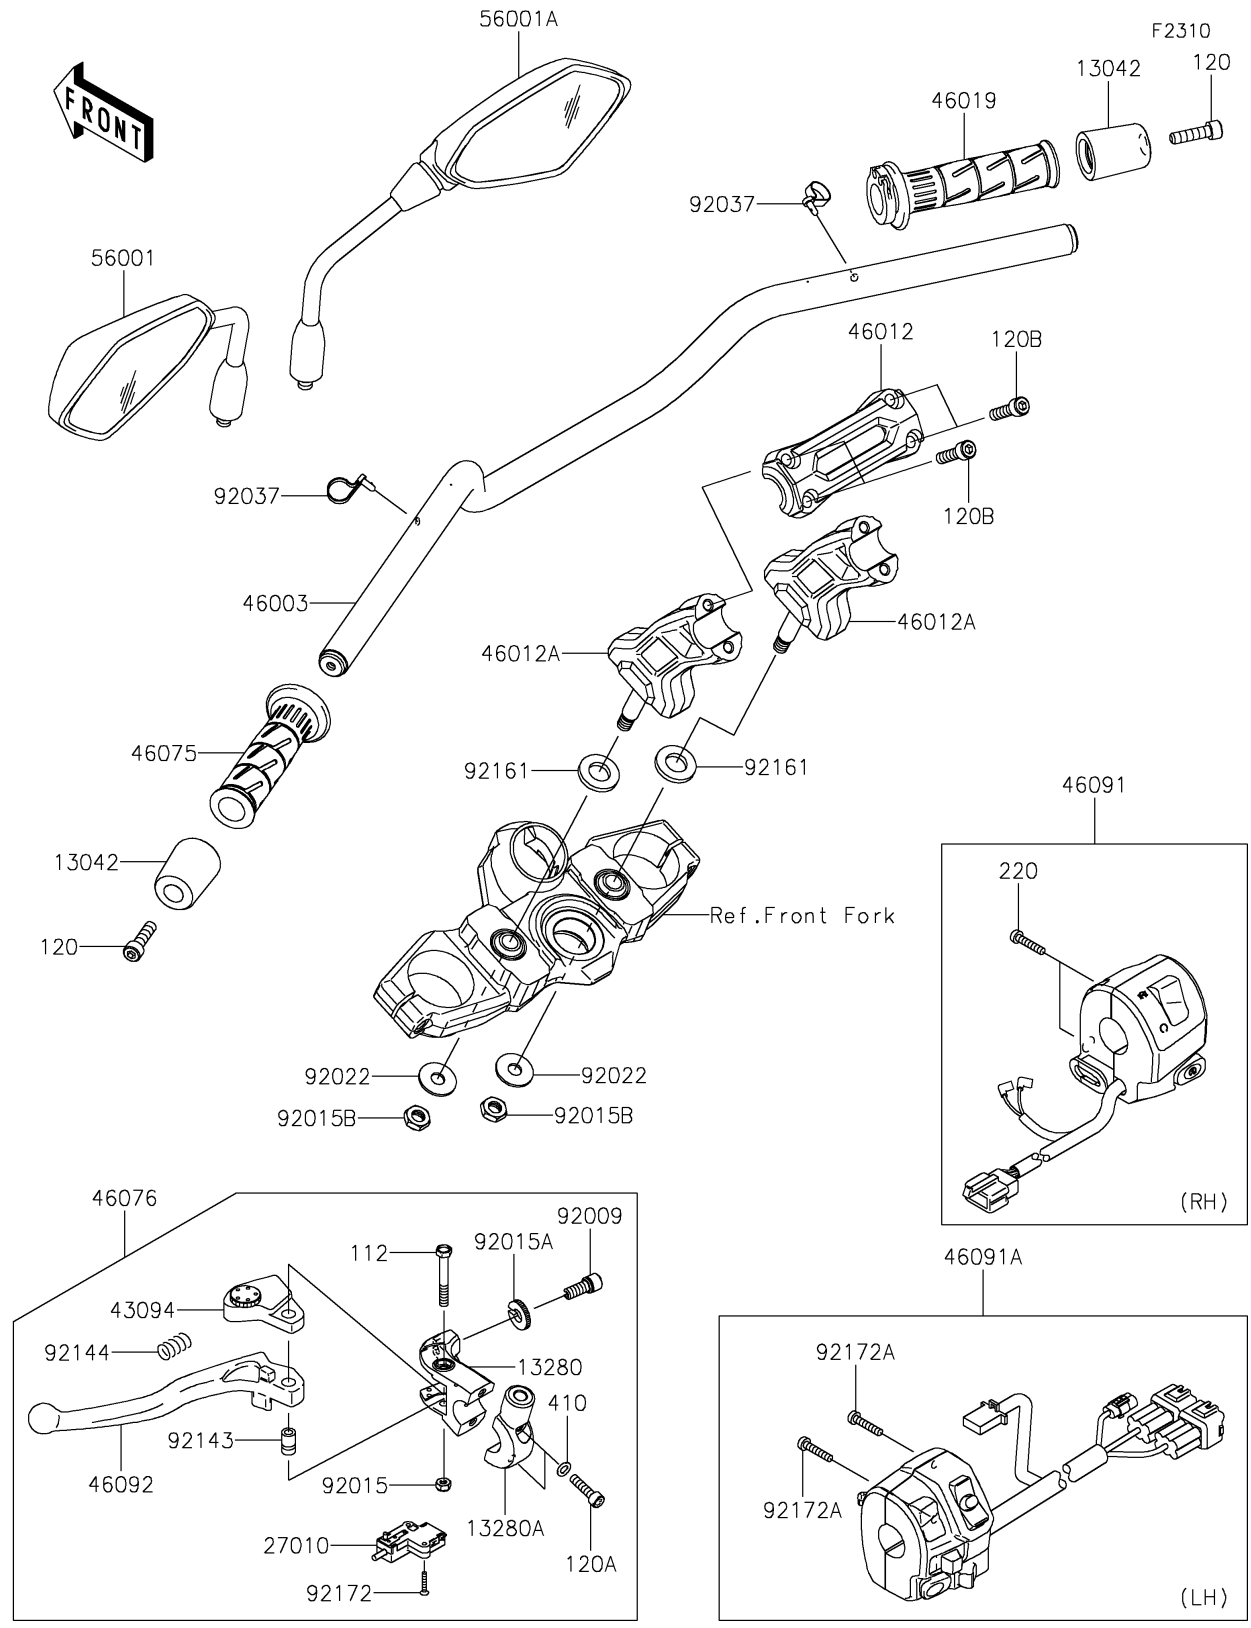

# 2025 Versys 650 PARTS DIAGRAM

## Handlebar

### Handlebar

ITEM NAME	PART NUMBER	QUANTITY
WEIGHT,HANDLE (Ref # 13042)	13042-5002	2
HOLDER,CLUTCH LEVER (Ref # 13280)	13280-0306	1
HOLDER,CLUTCH LEVER (Ref # 13280A)	13280-0307	1
SWITCH,CLUTCH (Ref # 27010)	27010-0729	1
ADJUSTER,CLUTCH LEVER (Ref # 43094)	43094-0556	1
HANDLE,F.S.BLACK (Ref # 46003)	46003-0811-18R	1
HOLDER-HANDLE,UPP,F.S.BLACK (Ref # 46012)	46012-0372-18R	1
HOLDER-HANDLE,LWR,F.S.BLACK (Ref # 46012A)	46012-0423-18R	2
GRIP-ASSY,THROTTLE (Ref # 46019)	46019-0060	1
GRIP,HANDLE,LH (Ref # 46075)	46075-0564	1
LEVER-ASSY-GRIP,CLUTCH (Ref # 46076)	46076-0137	1
HOUSING-ASSY-CONTROL,RH (Ref # 46091)	46091-0544	1
HOUSING-ASSY-CONTROL,LH (Ref # 46091A)	46091-0598	1
LEVER-GRIP,CLUTCH (Ref # 46092)	46092-0031	1
MIRROR-ASSY,LH (Ref # 56001)	56001-0194	1
MIRROR-ASSY,RH (Ref # 56001A)	56001-0195	1
SCREW,CABLE ADJUST,8MM,BLACK (Ref # 92009)	92009-1134	1
NUT,LOCK,6MM,BLACK (Ref # 92015)	92015-1191	1
NUT,CABLE ADJUST LOCK,8MM,BLK (Ref # 92015A)	92015-1197	1
NUT,LOCK,10MM (Ref # 92015B)	92015-1962	2
WASHER,10.2X28X2 (Ref # 92022)	92022-1088	2
CLAMP,SPEED,L=80.5 (Ref # 92037)	92037-1903	2
COLLAR (Ref # 92143)	92143-1379	1
SPRING (Ref # 92144)	92144-1467	1
DAMPER,16.2X30X4 (Ref # 92161)	92161-1659	2
SCREW,3X16 (Ref # 92172)	92172-0183	2
SCREW-PAN-CROS,5X25 (Ref # 92172A)	92172-1140	2
BOLT-UPSET,6X45 (Ref # 112)	112BB0645	1
BOLT-SOCKET,8X30 (Ref # 120)	120CA0830	2

### Handlebar

ITEM NAME	PART NUMBER	QUANTITY
BOLT-SOCKET,6X25 (Ref # 120A)	120CB0625	2
BOLT-SOCKET,8X30 (Ref # 120B)	120CC0830	4
SCREW-PAN-CROS,5X25 (Ref # 220)	220AB0525	2
WASHER-PLAIN-SMALL,6MM (Ref # 410)	410AB0600	2