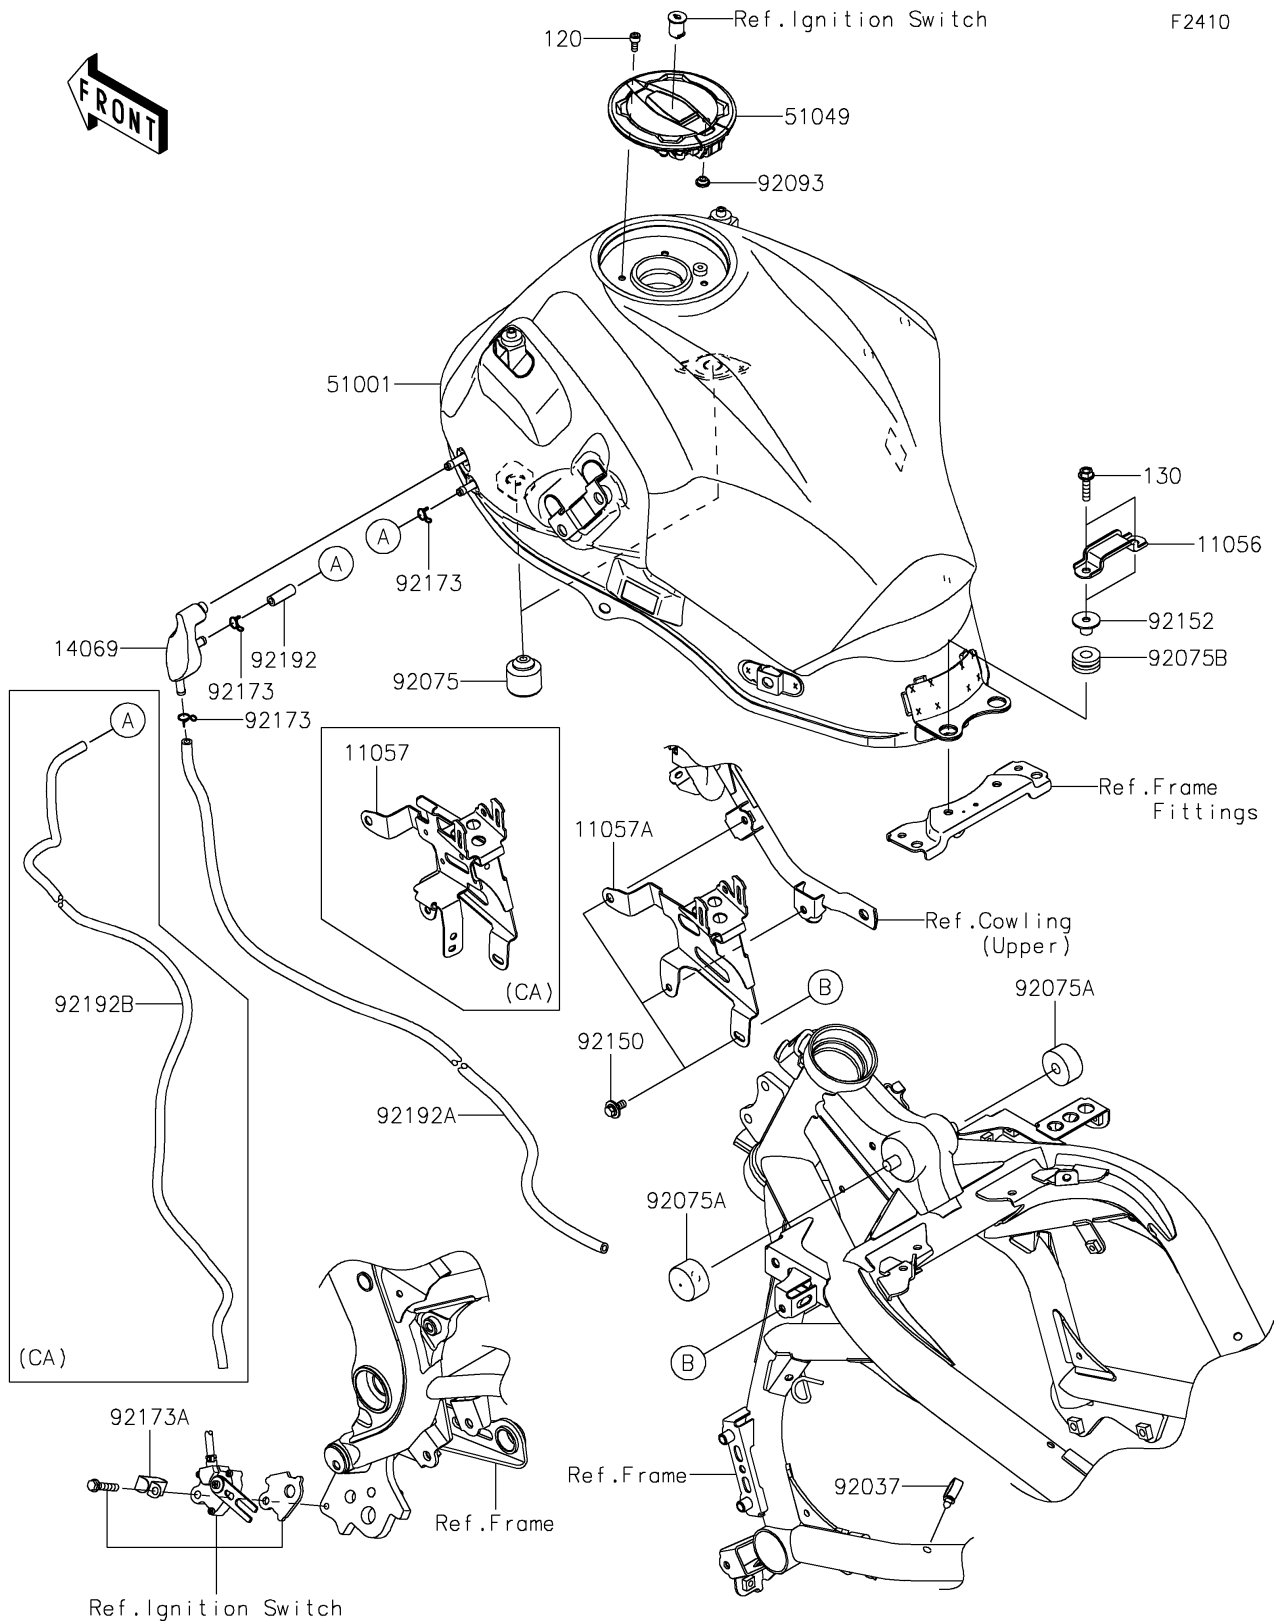

2025 Versys 650 PARTS DIAGRAM

Fuel Tank

2025 Versys 650 PARTS LIST

Fuel Tank

ITEM NAME	PART NUMBER	QUANTITY
BRACKET,SEAT (Ref # 11056)	11056-0361	1
BRACKET,CANISTER (Ref # 11057)	11057-7966	1
BRACKET,GRIP HEATER CONTROLLER (Ref # 11057A)	11057-7967	1
BREATHER (Ref # 14069)	14069-0011	1
TANK-COMP-FUEL,M.S.BLACK (Ref # 51001)	51001-0926-660	1
CAP-TANK,FUEL (Ref # 51049)	51049-0756	1
CLAMP,HOSE (Ref # 92037)	92037-1827	1
DAMPER (Ref # 92075)	92075-1002	2
DAMPER,FUEL TANK (Ref # 92075A)	92075-125	2
DAMPER,10X24X12 (Ref # 92075B)	92075-1690	2
SEAL,FUEL TANK CAP (Ref # 92093)	92093-1030	1
BOLT,FLANGED,6X14 (Ref # 92150)	92150-1689	3
COLLAR,6.5X10X13.1 (Ref # 92152)	92152-0910	2
CLAMP (Ref # 92173)	92173-0049	1
CLAMP (Ref # 92173A)	92173-0833	1
TUBE,5X9X26 (Ref # 92192)	92192-0910	1
TUBE,5X9X900 (Ref # 92192A)	92192-1237	1
TUBE,5X9X940&35 (Ref # 92192B)	92192-1403	1
BOLT-SOCKET,5X12 (Ref # 120)	120CA0512	4
BOLT-FLANGED,6X25 (Ref # 130)	130BA0625	2
CLAMP (Ref # 92173)	92173-0049	3