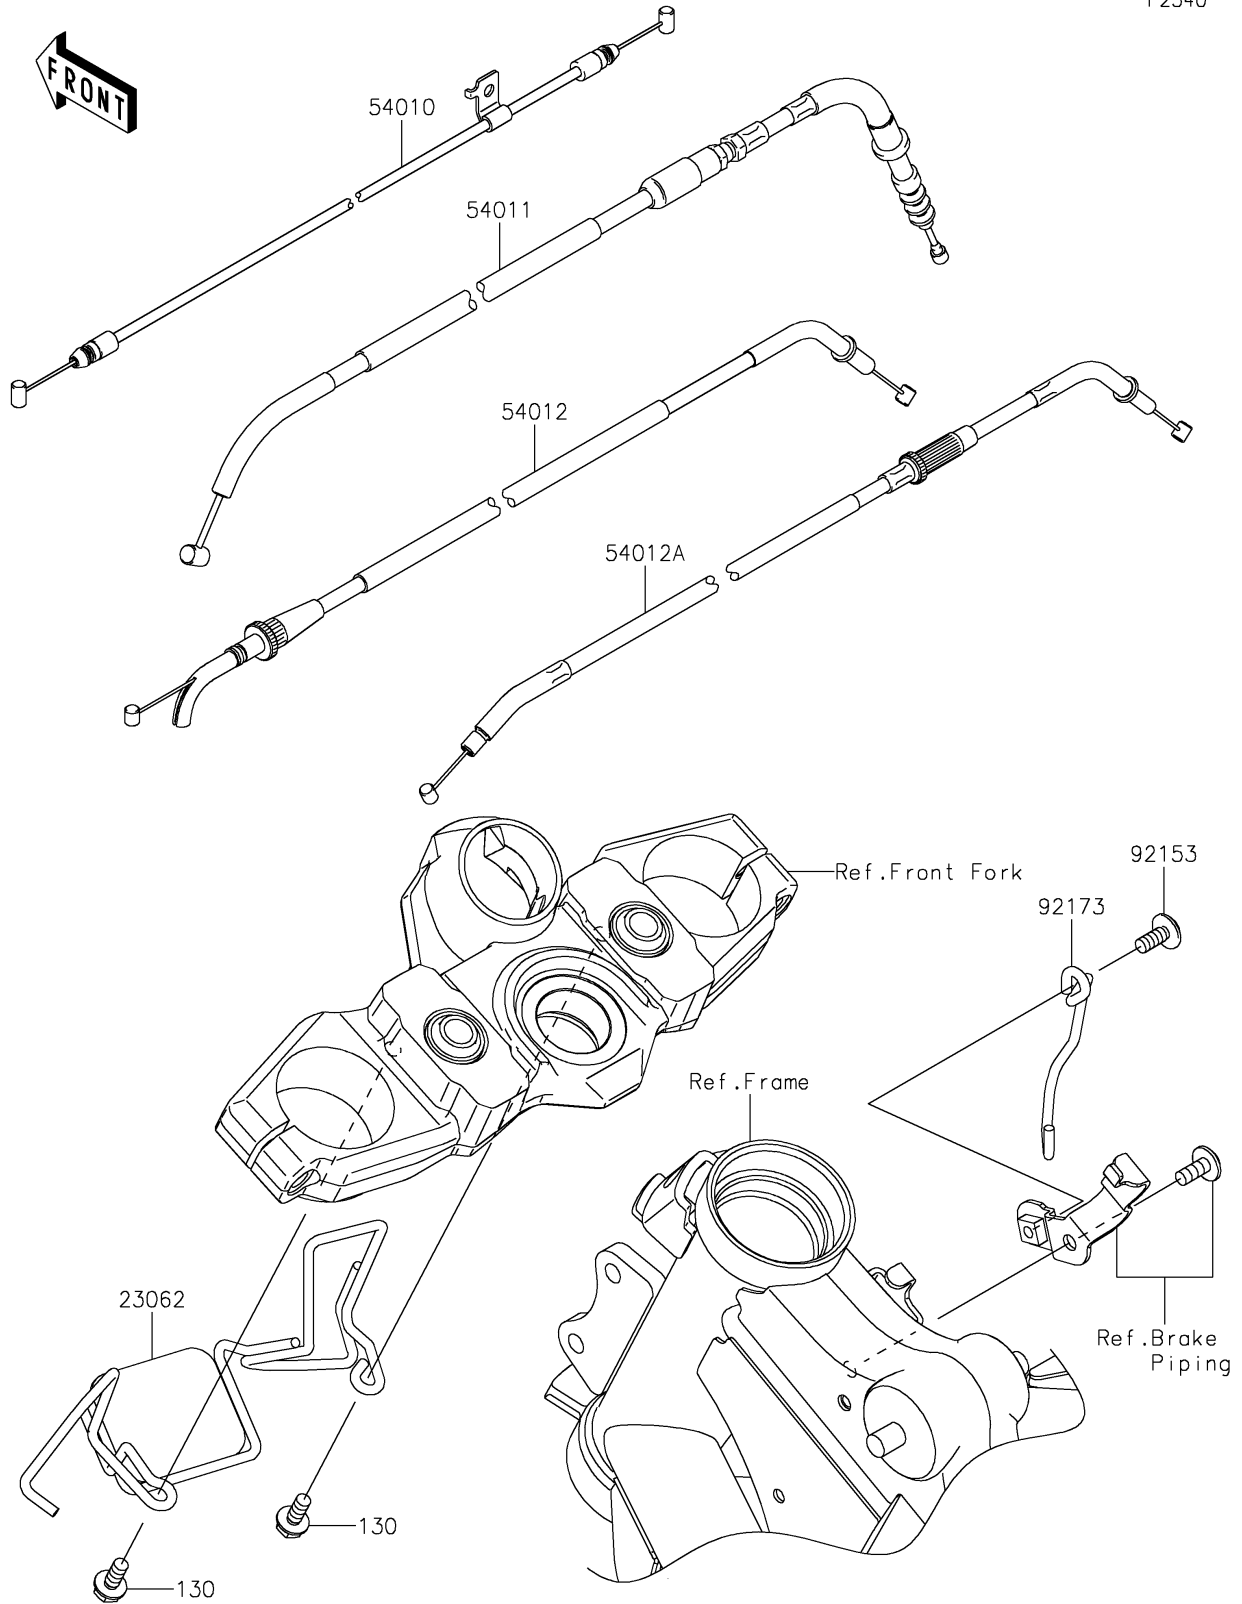

2025 Versys 650 PARTS DIAGRAM

Cables

F2540

2025 Versys 650 PARTS LIST

Cables

ITEM NAME	PART NUMBER	QUANTITY
BRACKET-COMP (Ref # 23062)	23062-1353	1
CABLE,SEAT LOCK (Ref # 54010)	54010-0602	1
CABLE-CLUTCH (Ref # 54011)	54011-0603	1
CABLE-THROTTLE,OPENING (Ref # 54012)	54012-0300	1
CABLE-THROTTLE,CLOSING (Ref # 54012A)	54012-0301	1
BOLT,SOCKET,6X14 (Ref # 92153)	92153-1446	1
CLAMP,HEAD PIPE (Ref # 92173)	92173-1352	1
BOLT-FLANGED,6X14 (Ref # 130)	130BA0614	2