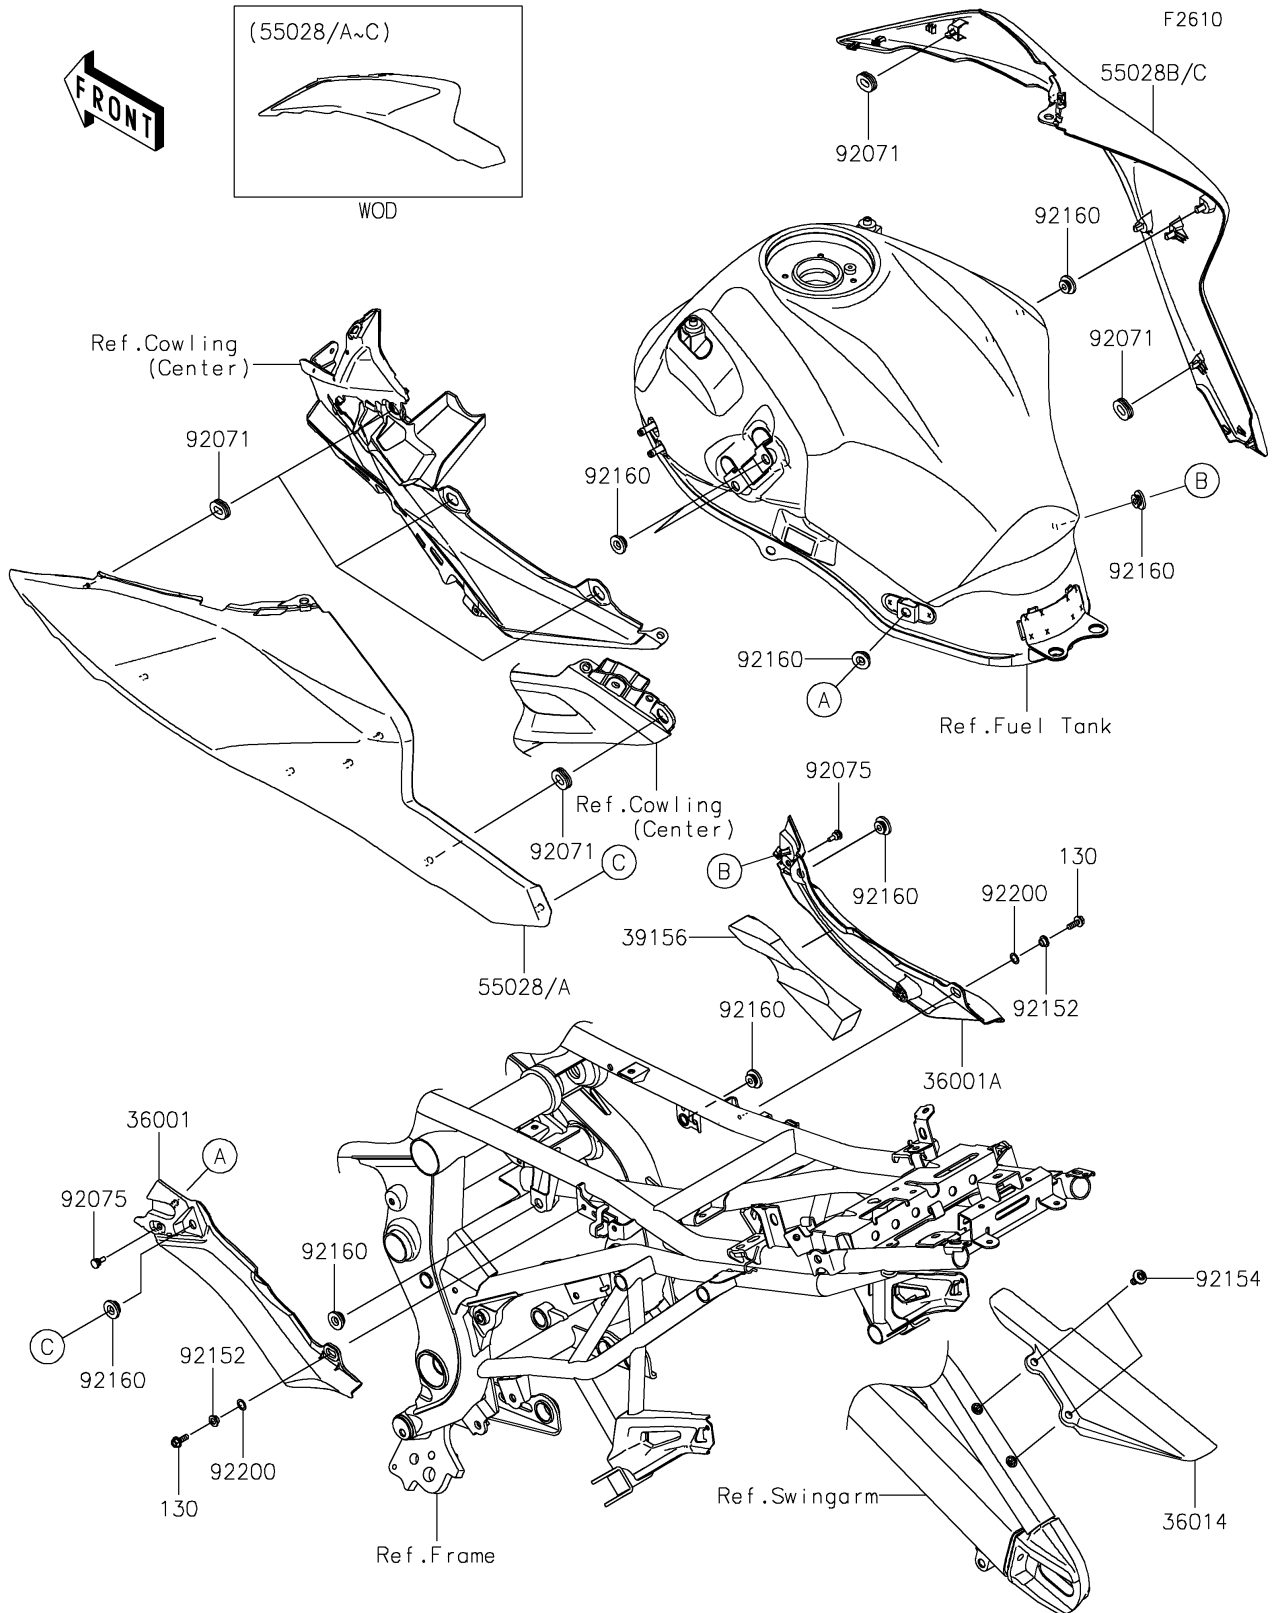

2025 Versys 650 PARTS DIAGRAM

Side Covers/Chain Cover

2025 Versys 650 PARTS LIST

Side Covers/Chain Cover

ITEM NAME	PART NUMBER	QUANTITY
COVER-SIDE,LH,M.S.BLACK (Ref # 36001)	36001-0721-660	1
COVER-SIDE,RH,M.S.BLACK (Ref # 36001A)	36001-0722-660	1
CASE-CHAIN,RR (Ref # 36014)	36014-0018	1
PAD,SIDE COVER,RH (Ref # 39156)	39156-2790	1
COWLING,TANK,LH,P.R.WHITE (Ref # 55028)	55028-0811-68N	1
COWLING,TANK,LH,M.M.G.GRAY (Ref # 55028A)	55028-0811-68P	1
COWLING,TANK,RH,P.R.WHITE (Ref # 55028B)	55028-0812-68N	1
COWLING,TANK,RH,M.M.G.GRAY (Ref # 55028C)	55028-0812-68P	1
GROMMET,11X23X7 (Ref # 92071)	92071-0762	8
DAMPER,6X10X15 (Ref # 92075)	92075-1808	2
COLLAR,5.6X8X5 (Ref # 92152)	92152-2339	2
BOLT,SOCKET,6X14 (Ref # 92154)	92154-0932	2
DAMPER (Ref # 92160)	92160-1613	10
WASHER,8.2X12X0.5 (Ref # 92200)	92200-1887	2
BOLT-FLANGED,5X14 (Ref # 130)	130BA0514	2