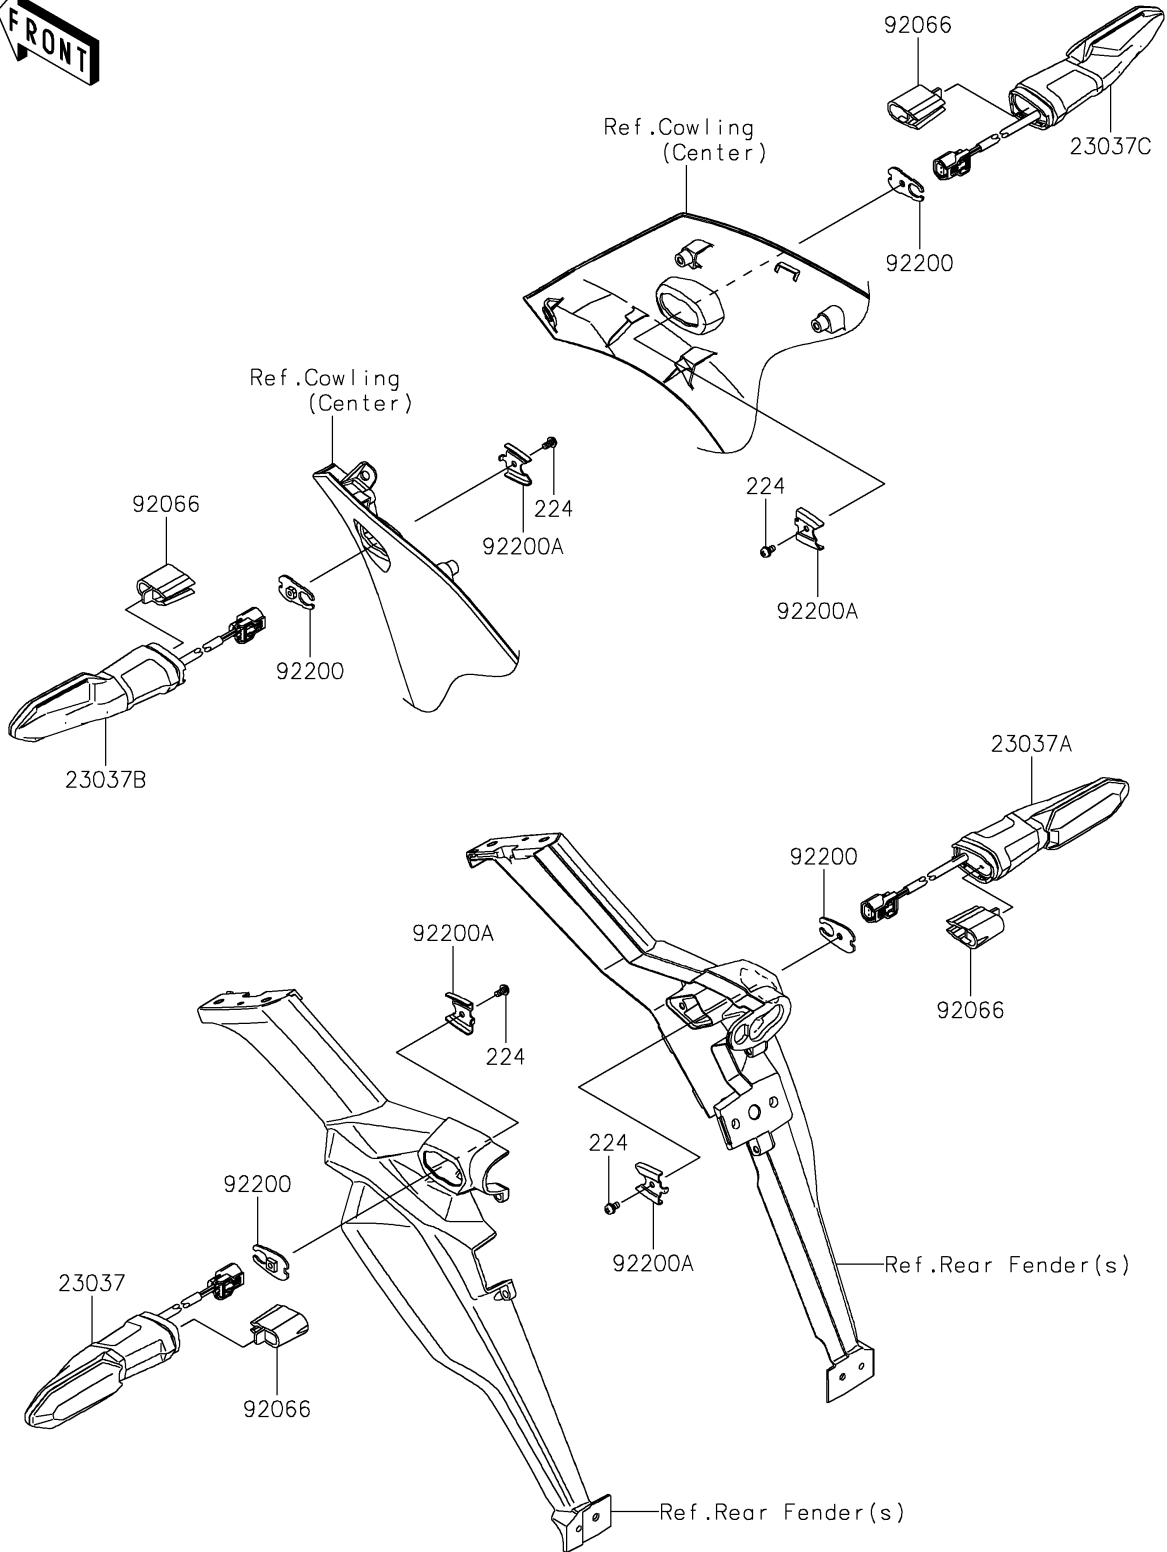

2025 Versys 650 PARTS DIAGRAM

Turn Signals

F2730

2025 Versys 650 PARTS LIST

Turn Signals

ITEM NAME	PART NUMBER	QUANTITY
LAMP-ASSY-SIGNAL,LED,LH (Ref # 23037)	23037-0561	1
LAMP-ASSY-SIGNAL,LED,RH (Ref # 23037A)	23037-0562	1
LAMP-ASSY-SIGNAL,LED,LH,FR (Ref # 23037B)	23037-0563	1
LAMP-ASSY-SIGNAL,LED,RH,FR (Ref # 23037C)	23037-0564	1
PLUG,SIGNAL LAMP (Ref # 92066)	92066-0919	4
WASHER,SIGNAL LAMP (Ref # 92200)	92200-2294	4
WASHER (Ref # 92200A)	92200-2421	4
SCREW-PAN-WP-CROS,4X8 (Ref # 224)	224AB0408	4