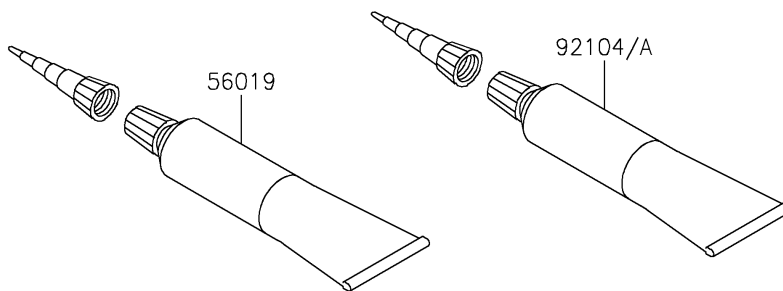

2025 Versys 650 PARTS DIAGRAM

Owner's Tools

F2810

2025 Versys 650 PARTS LIST

Owner's Tools

ITEM NAME	PART NUMBER	QUANTITY
TOOL-KIT (Ref # 56007)	56007-0188	1
BAG,TOOL (Ref # 56008)	56008-0564	1
GASKET-LIQUID,TB1211,WHITE (Ref # 56019)	56019-120	1
GASKET-LIQUID,TB1211F,CLEAR (Ref # 92104)	92104-0004	1
GASKET-LIQUID,TB1216B,BLACK (Ref # 92104A)	92104-1064	1
GRIP-SCREW DRIVER (Ref # 92106)	92106-0004	1
TOOL-DRIVER,#2PHILLIPS&SLOT (Ref # 92107)	92107-0019	1
TOOL-DRIVER,#3PHILLIPS (Ref # 92107A)	92107-0021	1
TOOL-WRENCH,OPEN END,12X14 (Ref # 92110)	92110-0565	1
TOOL-WRENCH,ALLEN,5MM (Ref # 92110A)	92110-0566	1
TOOL-WRENCH,ALLEN,4MM (Ref # 92110B)	92110-0567	1
TOOL-WRENCH,ALLEN,6MM (Ref # 92127)	92127-003	1