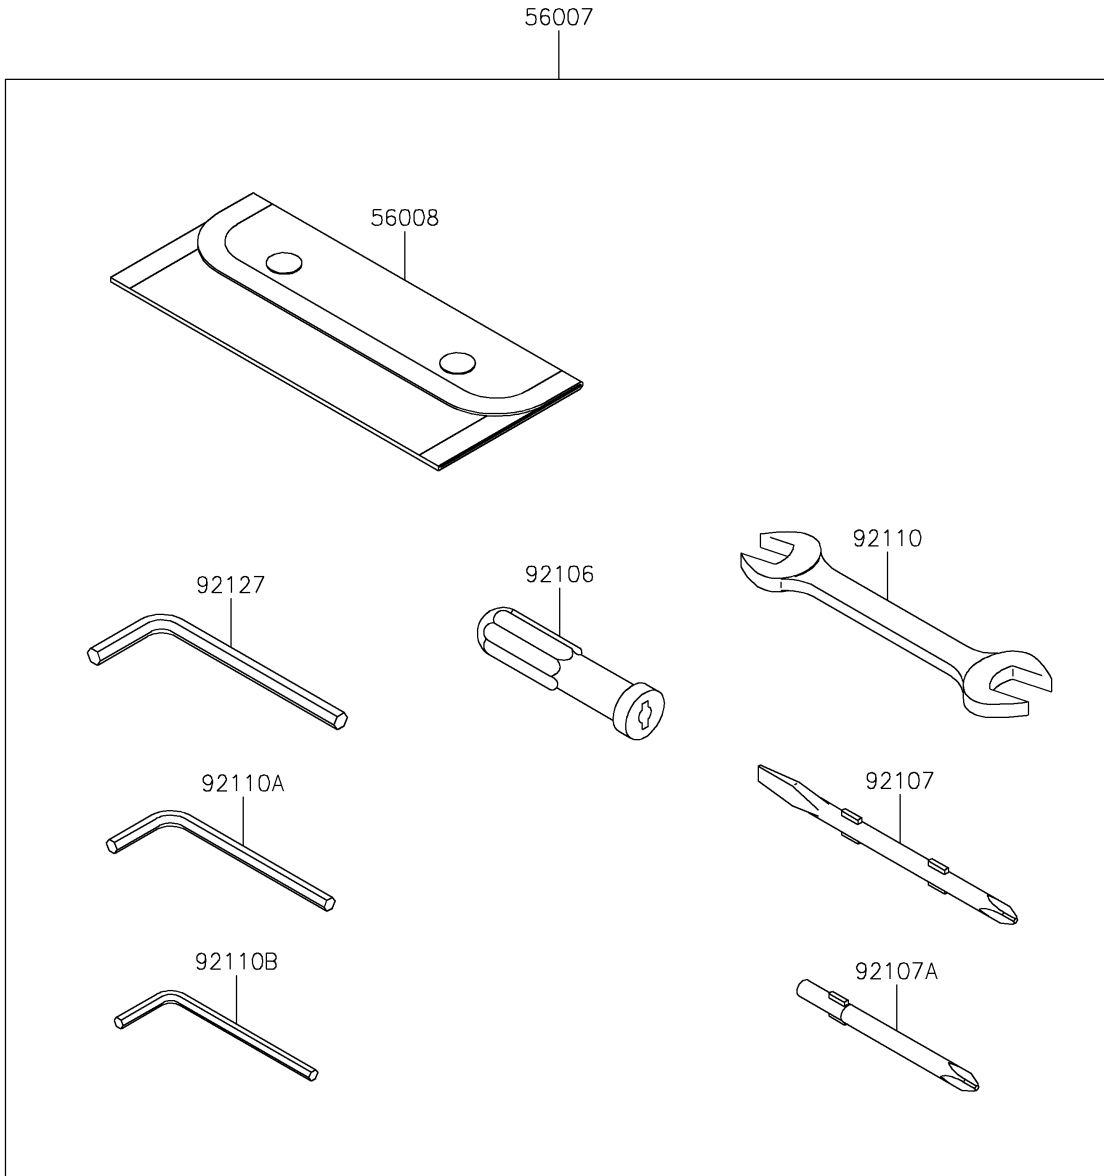

2025 Versys 650 PARTS DIAGRAM

Owner's Tools

F2810

2025 Versys 650 PARTS LIST

Owner's Tools

ITEM NAME	PART NUMBER	QUANTITY
TOOL-KIT (Ref # 56007)	56007-0188	1
BAG,TOOL (Ref # 56008)	56008-0564	1
GASKET-LIQUID,TB1211,WHITE (Ref # 56019)	56019-120	1
GASKET-LIQUID,TB1211F,CLEAR (Ref # 92104)	92104-0004	1
GASKET-LIQUID,TB1216B,BLACK (Ref # 92104A)	92104-1064	1
GRIP-SCREW DRIVER (Ref # 92106)	92106-0004	1
TOOL-DRIVER,#2PHILLIPS&SLOT (Ref # 92107)	92107-0019	1
TOOL-DRIVER,#3PHILLIPS (Ref # 92107A)	92107-0021	1
TOOL-WRENCH,OPEN END,12X14 (Ref # 92110)	92110-0565	1
TOOL-WRENCH,ALLEN,5MM (Ref # 92110A)	92110-0566	1
TOOL-WRENCH,ALLEN,4MM (Ref # 92110B)	92110-0567	1
TOOL-WRENCH,ALLEN,6MM (Ref # 92127)	92127-003	1