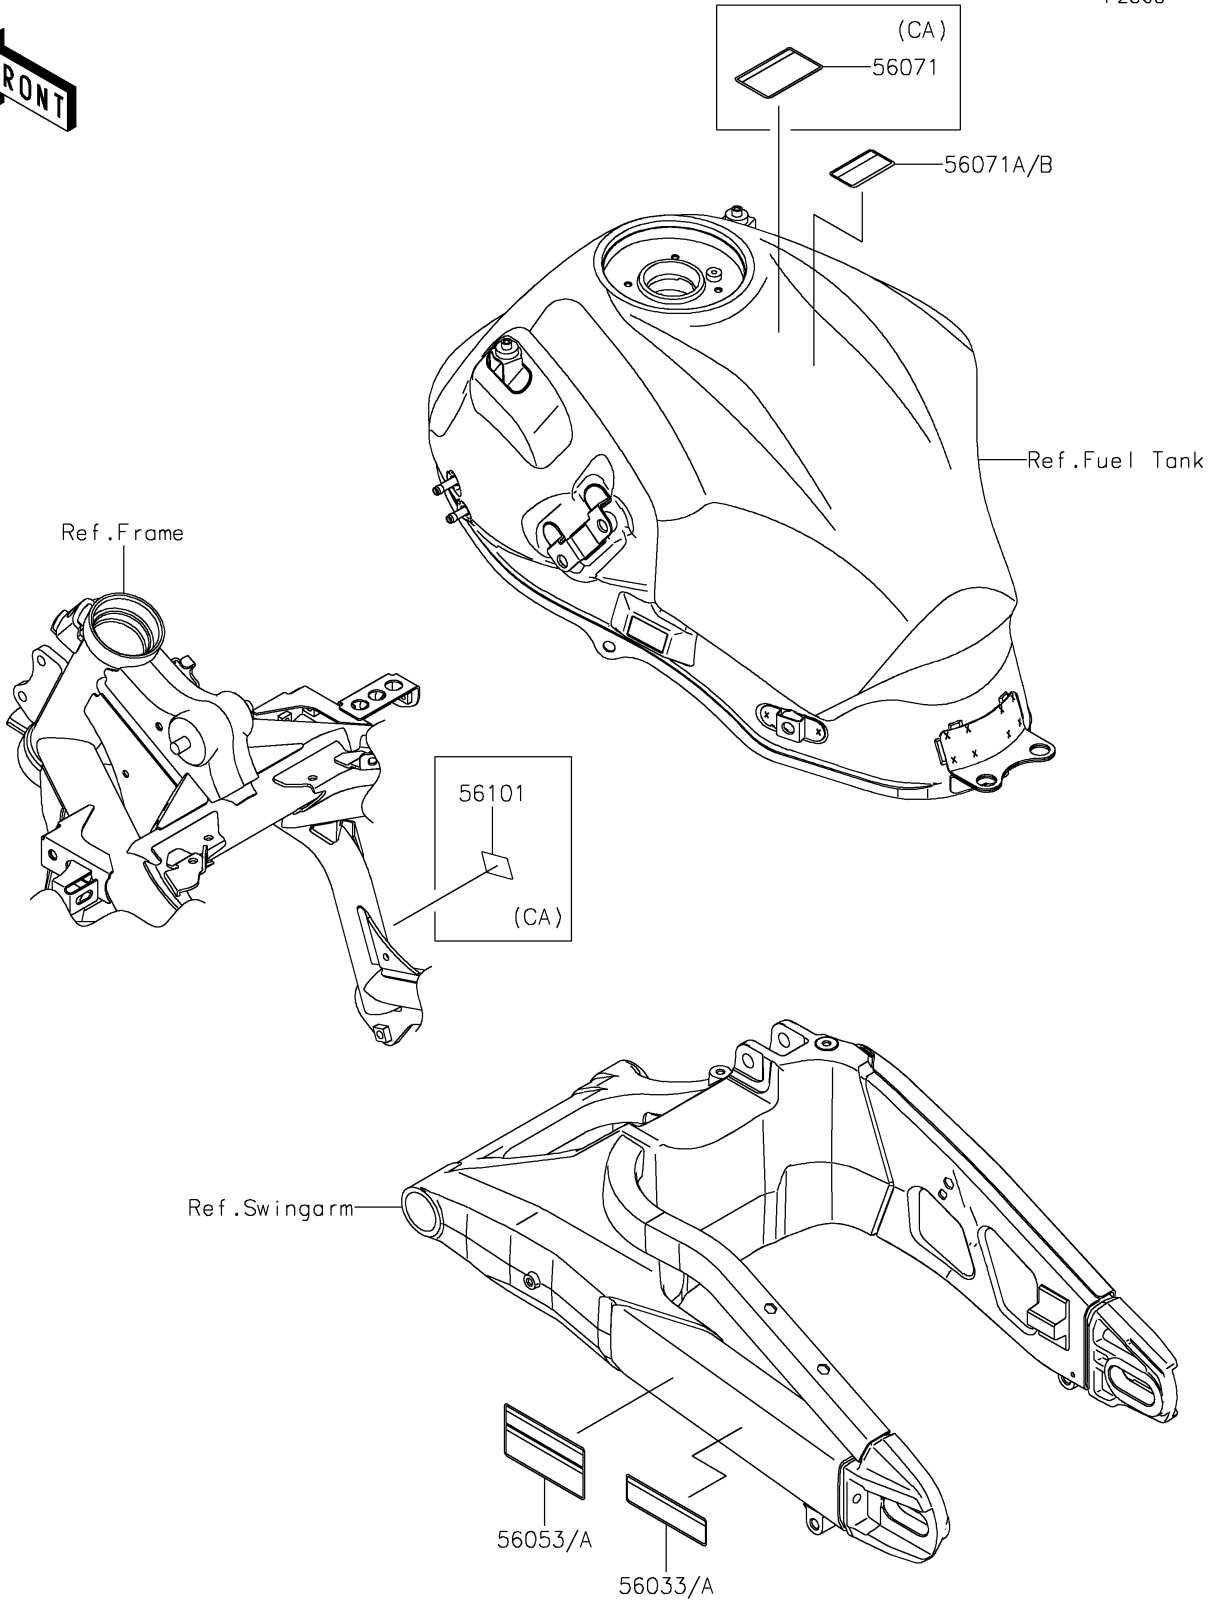

2025 Versys 650 PARTS DIAGRAM

Labels

F2860

2025 Versys 650 PARTS LIST

Labels

ITEM NAME	PART NUMBER	QUANTITY
LABEL-MANUAL,CHAIN (Ref # 56033)	56033-0884	1
LABEL-MANUAL,CHAIN (Ref # 56033A)	56033-0887	1
LABEL-SPECIFICATION,TIRE&LOAD (Ref # 56053)	56053-1476	1
LABEL-SPECIFICATION,TIRE&LOAD (Ref # 56053A)	56053-1477	1
LABEL-WARNING,EVAPO (Ref # 56071)	56071-0158	1
LABEL-WARNING,VARIABLE SCREEN (Ref # 56071A)	56071-0975	1
LABEL-WARNING,VARIABLE SCREEN (Ref # 56071B)	56071-1024	1
LABEL-CERTIFICATION,EVAPO (Ref # 56101)	56101-0512	1