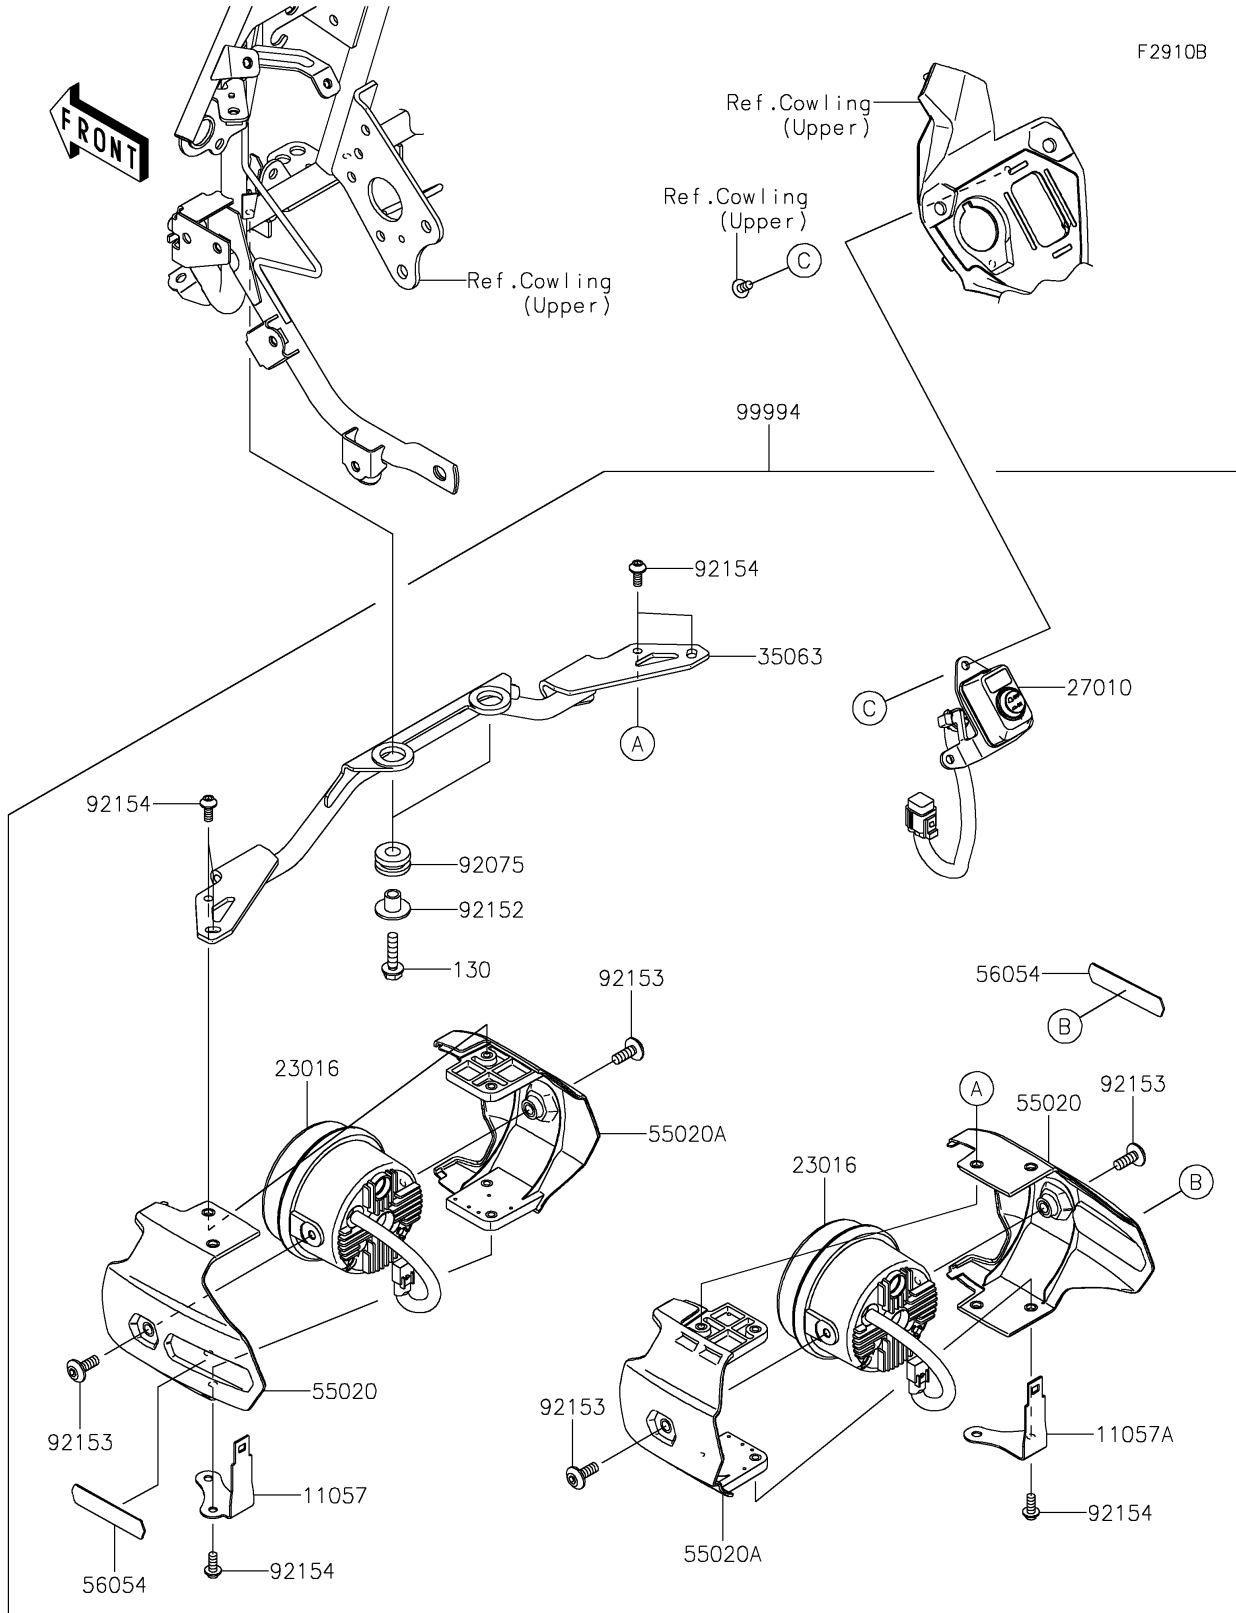

2025 Versys 650 PARTS DIAGRAM

Accessory(LED Lamp)

2025 Versys 650 PARTS LIST

Accessory(LED Lamp)

ITEM NAME	PART NUMBER	QUANTITY
BRACKET,LH (Ref # 11057)	11057-7532	1
BRACKET,RH (Ref # 11057A)	11057-7533	1
LAMP-ASSY,LED,FOG,PIAA (Ref # 23016)	23016-0599	2
SWITCH,FOG LAMP (Ref # 27010)	27010-0968	1
STAY (Ref # 35063)	35063-1582	1
GUARD,OUTER (Ref # 55020)	55020-1825	2
GUARD,INNER (Ref # 55020A)	55020-1826	2
MARK,FOG LAMP,KAWASAKI (Ref # 56054)	56054-1695	2
DAMPER,CASE (Ref # 92075)	92075-222	2
COLLAR,6.8X10X12.1 (Ref # 92152)	92152-1407	2
BOLT,SOCKET,6X16 (Ref # 92153)	92153-1526	4
BOLT,SOCKET,5X12 (Ref # 92154)	92154-0917	8
LED LAMP (Ref # 99994)	99994-1687	1
BOLT-FLANGED,6X25 (Ref # 130)	130BB0625	2