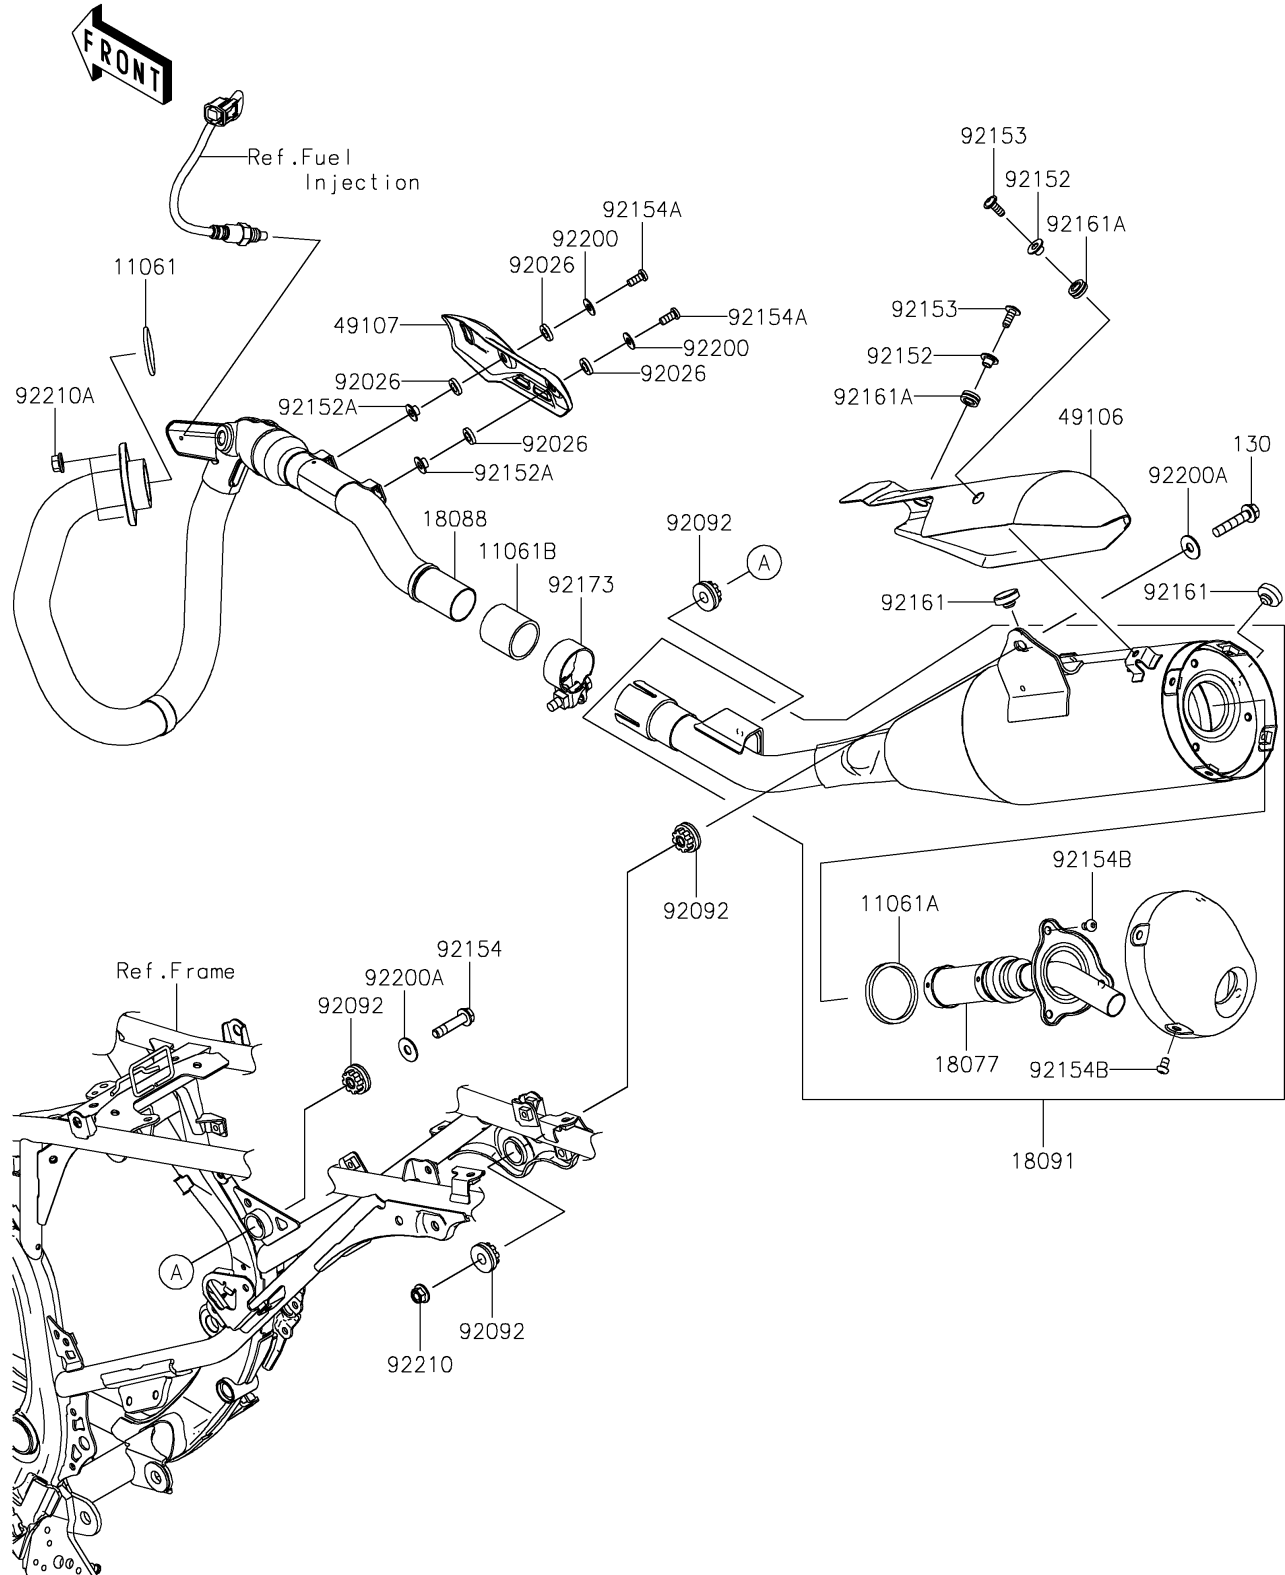

2025 KLX230SM ABS PARTS DIAGRAM

Muffler(s)

E1140

2025 KLX230SM ABS PARTS LIST

Muffler(s)

ITEM NAME	PART NUMBER	QUANTITY
GASKET,EX PIPE (Ref # 11061)	11061-0027	1
GASKET,J/P-SILENCER (Ref # 11061A)	11061-0174	1
GASKET,EXHAUST PIPE CONNECTING (Ref # 11061B)	11061-1407	1
ARRESTER-SPARK (Ref # 18077)	18077-0046	1
PIPE-EXHAUST (Ref # 18088)	18088-1746	1
BODY-COMP-MUFFLER (Ref # 18091)	18091-1305	1
COVER-MUFFLER (Ref # 49106)	49106-0888	1
COVER-EXHAUST PIPE (Ref # 49107)	49107-0882	1
SPACER,8.7X15.2X3 (Ref # 92026)	92026-0868	4
BUSHING-RUBBER (Ref # 92092)	92092-0018	4
COLLAR,6.3X8.3X16 (Ref # 92152)	92152-1602	2
COLLAR,6.3X8.3X6.2 (Ref # 92152A)	92152-2586	2
BOLT,SOCKET,6X16 (Ref # 92153)	92153-0817	2
BOLT,FLANGED,8X36 (Ref # 92154)	92154-1301	1
BOLT,6X14 (Ref # 92154A)	92154-3955	2
BOLT,SOCKET,6X10 (Ref # 92154B)	92154-4336	7
DAMPER,MUFFLER (Ref # 92161)	92161-1284	2
DAMPER (Ref # 92161A)	92161-1475	2
CLAMP (Ref # 92173)	92173-2189	1
WASHER,6.5X16X1 (Ref # 92200)	92200-1974	2
WASHER,8.5X22X1.5 (Ref # 92200A)	92200-1975	2
NUT,LOCK,FLANGED,8MM (Ref # 92210)	92210-0140	1
NUT,8MM (Ref # 92210A)	92210-2207	2
BOLT-FLANGED,8X40 (Ref # 130)	130CA0840	1