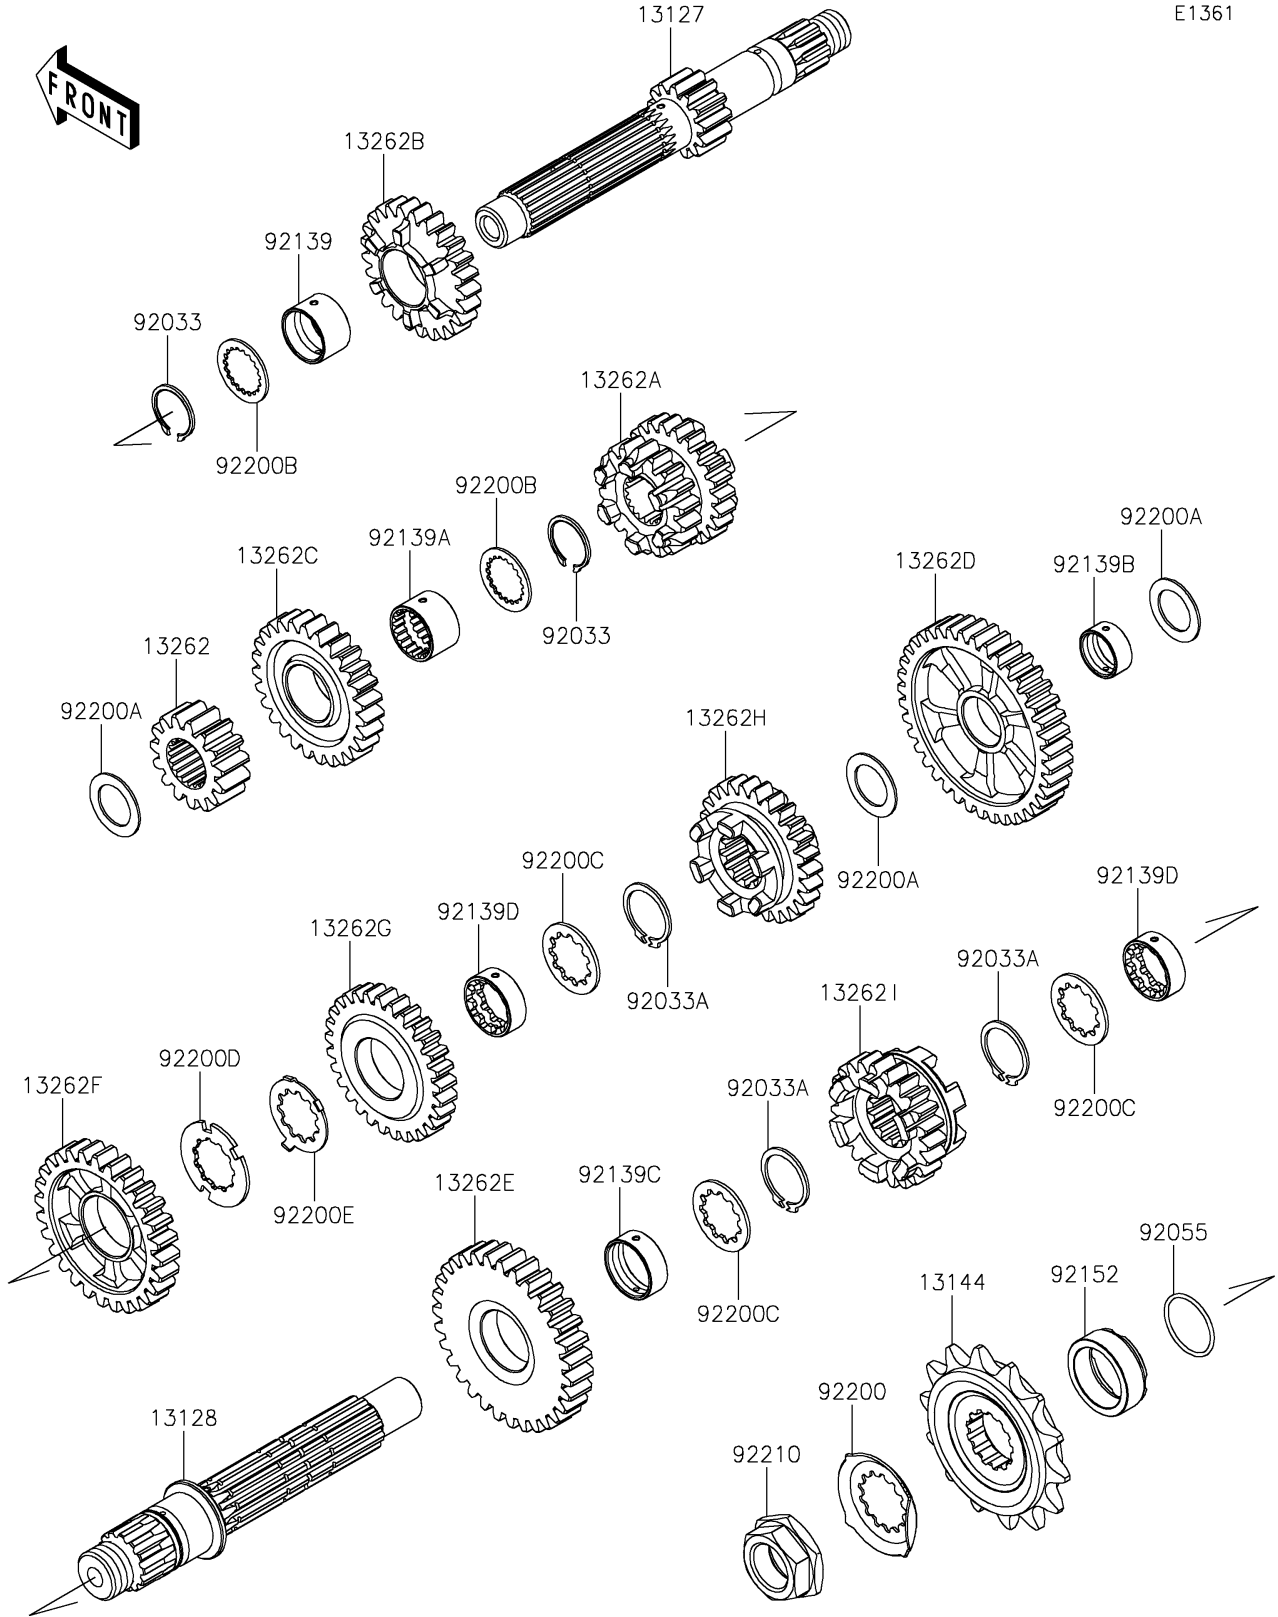

2025 KLX230SM ABS PARTS DIAGRAM

Transmission

E1361

2025 KLX230SM ABS PARTS LIST

Transmission

ITEM NAME	PART NUMBER	QUANTITY
SHAFT-TRANSMISSION INPUT (Ref # 13127)	13127-0698	1
SHAFT-TRANSMISSION OUTPUT (Ref # 13128)	13128-0712	1
SPROCKET-OUTPUT,14T (Ref # 13144)	13144-0577	1
GEAR,INPUT 2ND,15T (Ref # 13262)	13262-1368	1
GEAR,INPUT 3RD&4TH,18T&23T (Ref # 13262A)	13262-1369	1
GEAR,INPUT 5TH,25T (Ref # 13262B)	13262-1370	1
GEAR,INPUT 6TH,27T (Ref # 13262C)	13262-1371	1
GEAR,OUTPUT LOW,39T (Ref # 13262D)	13262-1372	1
GEAR,OUTPUT 2ND,31T (Ref # 13262E)	13262-1373	1
GEAR,OUTPUT 3RD,28T (Ref # 13262F)	13262-1374	1
GEAR,OUTPUT 4TH,29T (Ref # 13262G)	13262-1375	1
GEAR,OUTPUT 5TH,26T (Ref # 13262H)	13262-1376	1
GEAR,OUTPUT 6TH,23T (Ref # 13262I)	13262-1377	1
RING-SNAP (Ref # 92033)	92033-0798	2
RING-SNAP (Ref # 92033A)	92033-0799	3
RING-O,21.5X1.5 (Ref # 92055)	92055-1787	1
BUSHING,20X23X14 (Ref # 92139)	92139-0917	1
BUSHING,17.9X23X14.5 (Ref # 92139A)	92139-0918	1
BUSHING,17X20X8.5 (Ref # 92139B)	92139-0919	1
BUSHING,22X25X8.5 (Ref # 92139C)	92139-0920	1
BUSHING,18.7X25X8.6 (Ref # 92139D)	92139-0921	2
COLLAR (Ref # 92152)	92152-1350	1
WASHER (Ref # 92200)	92200-1720	1
WASHER,17.2X26X1 (Ref # 92200A)	92200-2223	3
WASHER,20X26X1.2 (Ref # 92200B)	92200-2224	2
WASHER,22.3X29X1.5 (Ref # 92200C)	92200-2226	3
WASHER (Ref # 92200D)	92200-2227	1
WASHER (Ref # 92200E)	92200-2228	1
NUT,20MM (Ref # 92210)	92210-0850	1