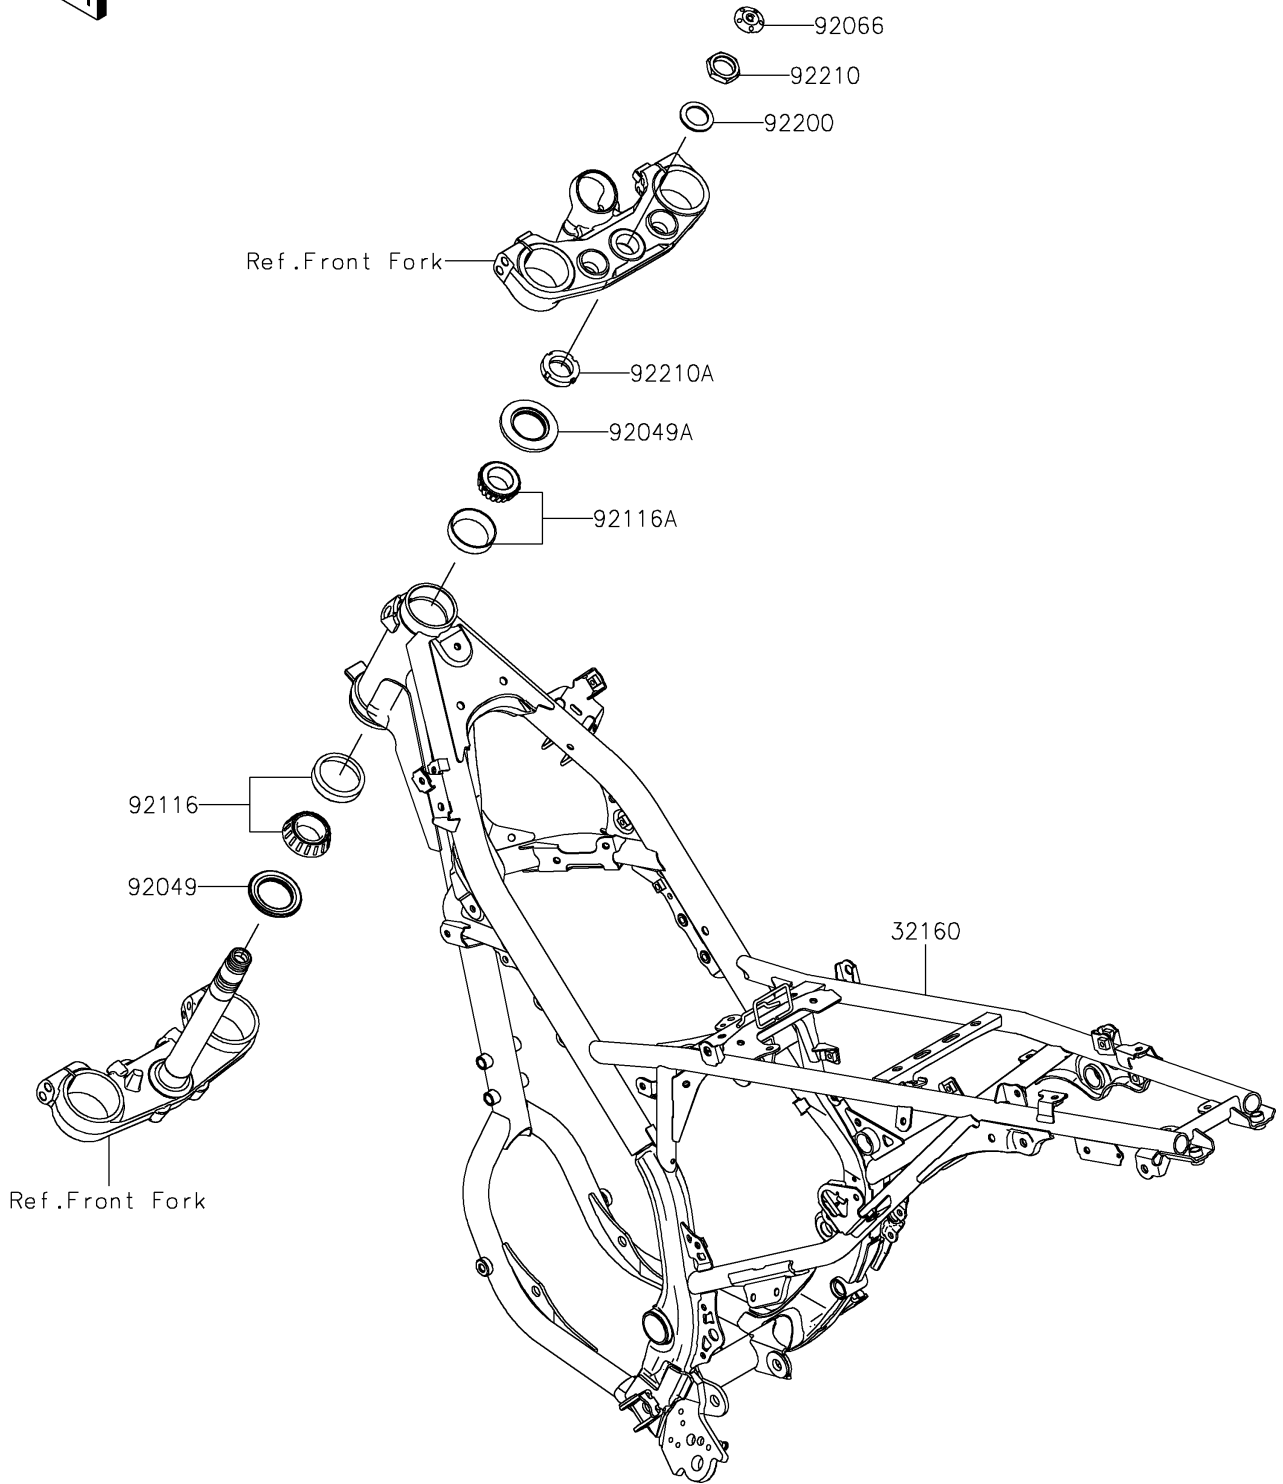

# 2025 KLX230SM ABS PARTS DIAGRAM

Frame

F2120

## 2025 KLX230SM ABS PARTS LIST

### Frame

ITEM NAME	PART NUMBER	QUANTITY
FRAME-COMP,F.S.BLACK (Ref # 32160)	32160-2023-18R	1
SEAL-OIL,XMHE36X52X4J (Ref # 92049)	92049-1162	1
SEAL-OIL,STEERING STEM (Ref # 92049A)	92049-1214	1
PLUG (Ref # 92066)	92066-0162	1
BEARING-ROLLER,HR320/28XJ (Ref # 92116)	92116-1009	1
BEARING-ROLLER,HICAP 32005JR (Ref # 92116A)	92116-1052	1
WASHER,STEERING STEM (Ref # 92200)	92200-0517	1
NUT,STEERING STEM,22MM (Ref # 92210)	92210-1521	1
NUT,STEERING STEM,25MM (Ref # 92210A)	92210-1754	1