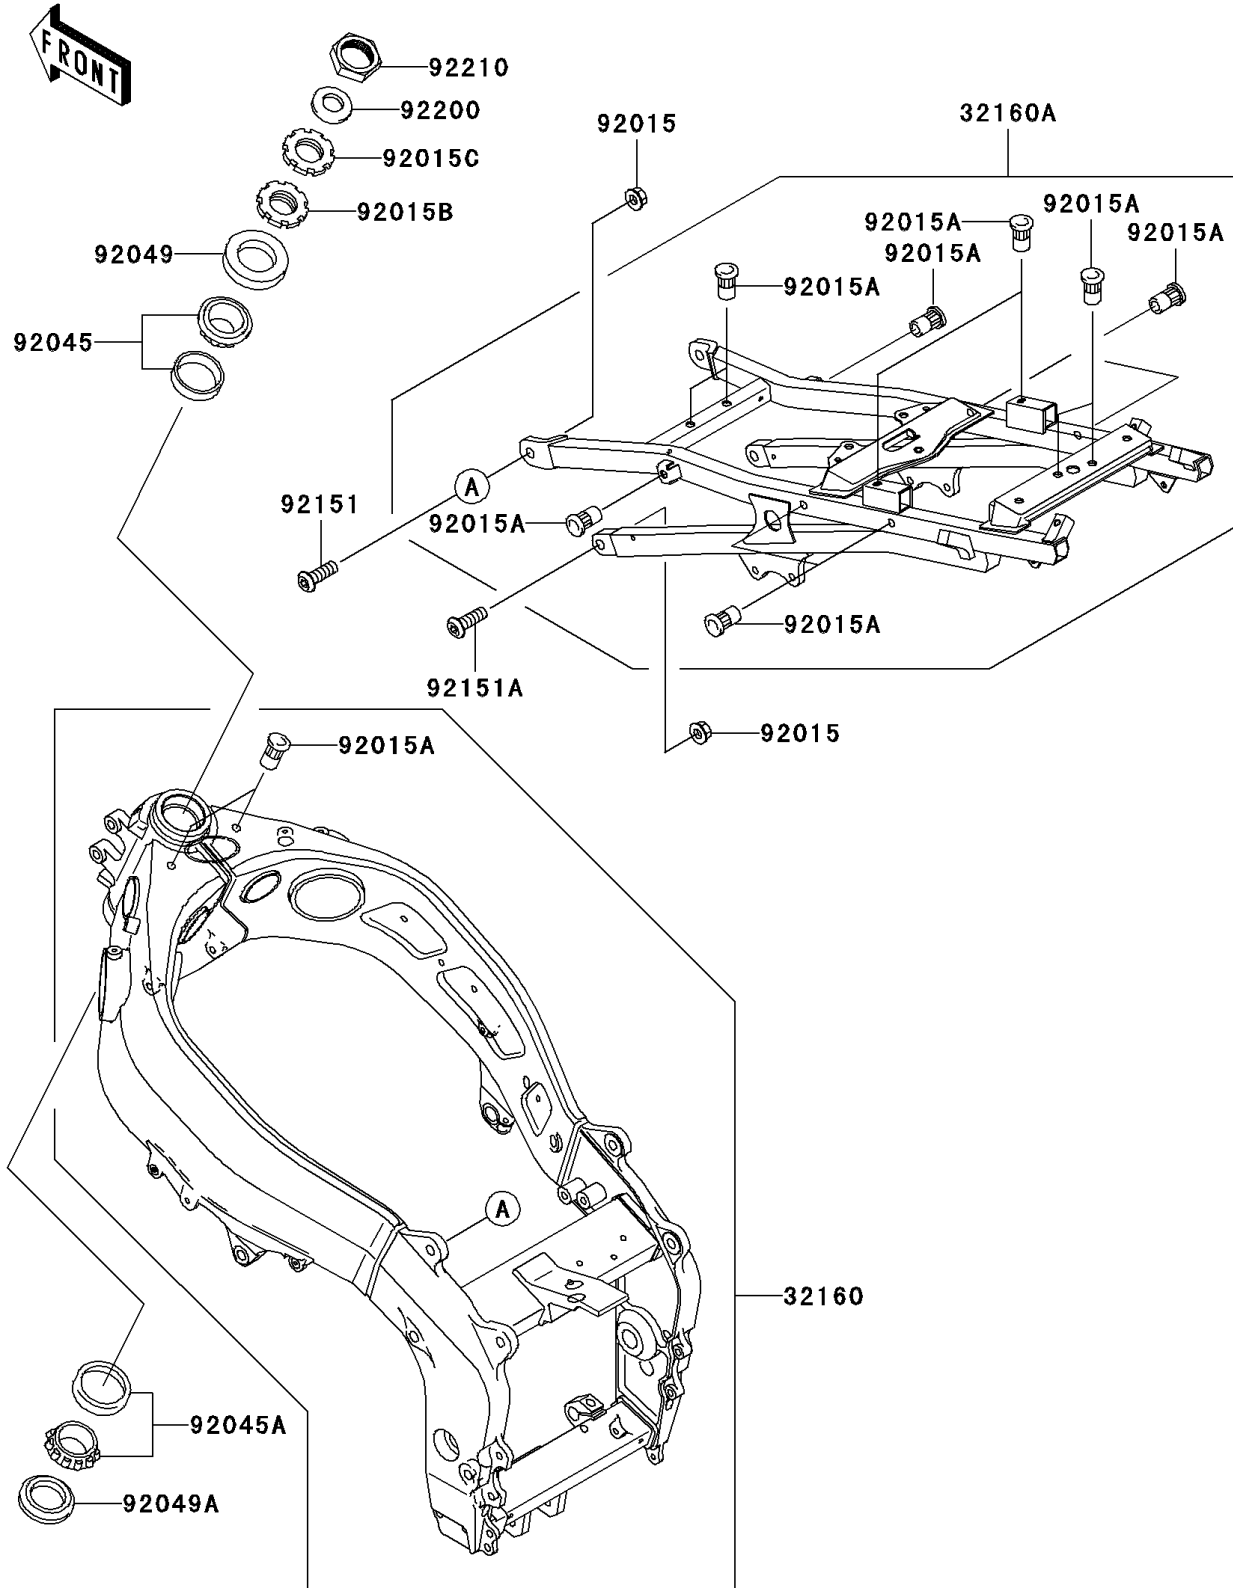

# 2001 Ninja® ZX™-6R PARTS DIAGRAM

Frame

F2120

## 2001 Ninja® ZX™-6R PARTS LIST

### Frame

ITEM NAME	PART NUMBER	QUANTITY
FRAME-COMP,AL,FR,SILVER (Ref # 32160)	32160-1621-TX	1
FRAME-COMP,AL,RR,SILVER (Ref # 32160A)	32160-1671-TX	1
NUT,10MM (Ref # 92015)	92015-1021	4
NUT,POP,6MM,L=15 (Ref # 92015A)	92015-1791	14
NUT,25MM (Ref # 92015B)	92015-1803	1
NUT,25MM (Ref # 92015C)	92015-1810	1
BEARING-BALL,SAC2547-2 (Ref # 92045)	92045-1382	1
BEARING-BALL,SF07A17PX1V1 (Ref # 92045A)	92045-1384	1
SEAL-OIL,XMLH33 70 6.4J-A (Ref # 92049)	92049-1313	1
SEAL-OIL,XMLHE 43 55 4J (Ref # 92049A)	92049-1383	1
BOLT,SOCKET,10X30 (Ref # 92151)	92151-1782	2
BOLT,SOCKET,10X35 (Ref # 92151A)	92151-1786	2
WASHER,22.5X36X3.2 (Ref # 92200)	92200-1126	1
NUT,22MM (Ref # 92210)	92210-1202	1