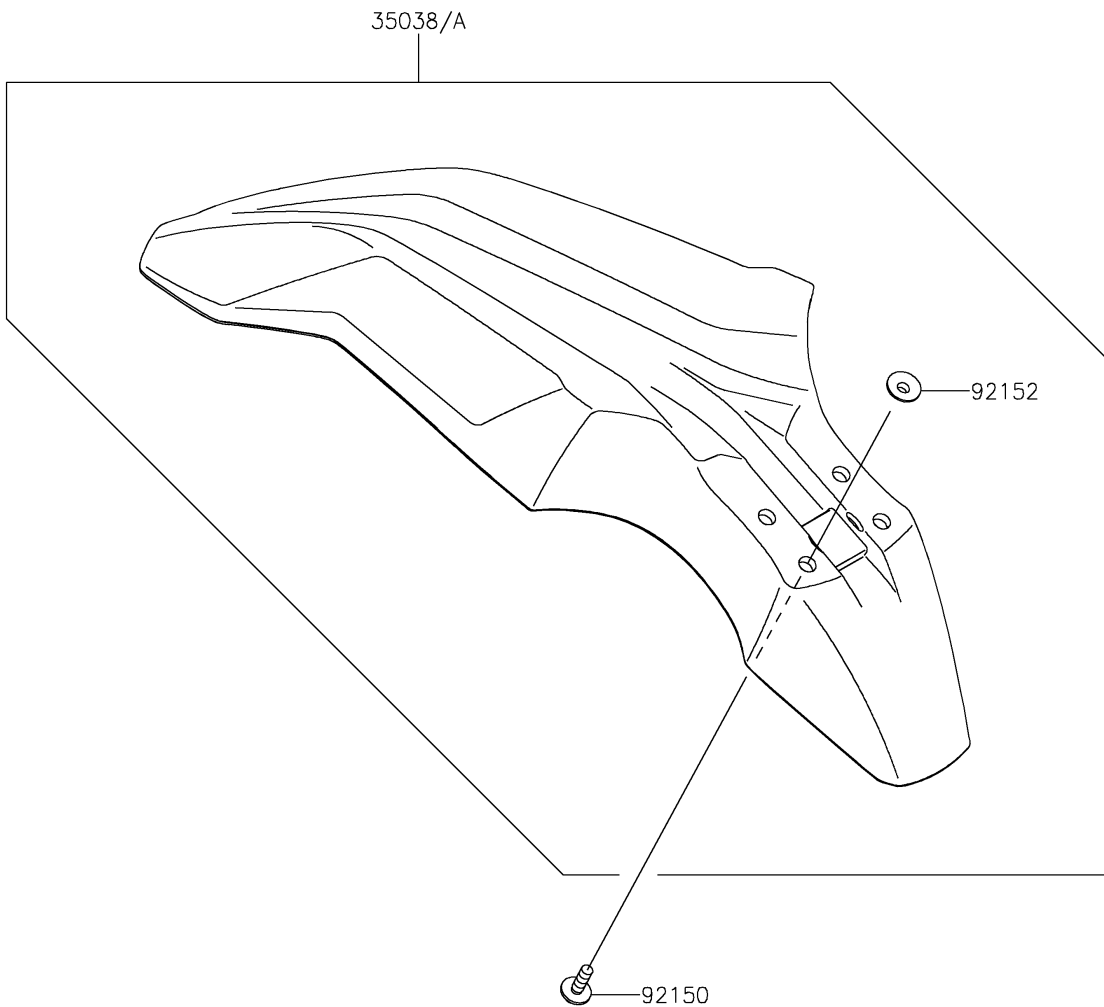

2025 KLX230SM ABS PARTS DIAGRAM

Front Fender(s)

F2171

WOD

2025 KLX230SM ABS PARTS LIST

Front Fender(s)

ITEM NAME	PART NUMBER	QUANTITY
FENDER-FRONT,B.GRAY (Ref # 35038)	35038-0030-67A	1
FENDER-FRONT,P.BLUE (Ref # 35038A)	35038-0030-67E	1
BOLT,FLANGED,6X20 (Ref # 92150)	92150-1339	4
COLLAR,6.6X9X6 (Ref # 92152)	92152-1999	4