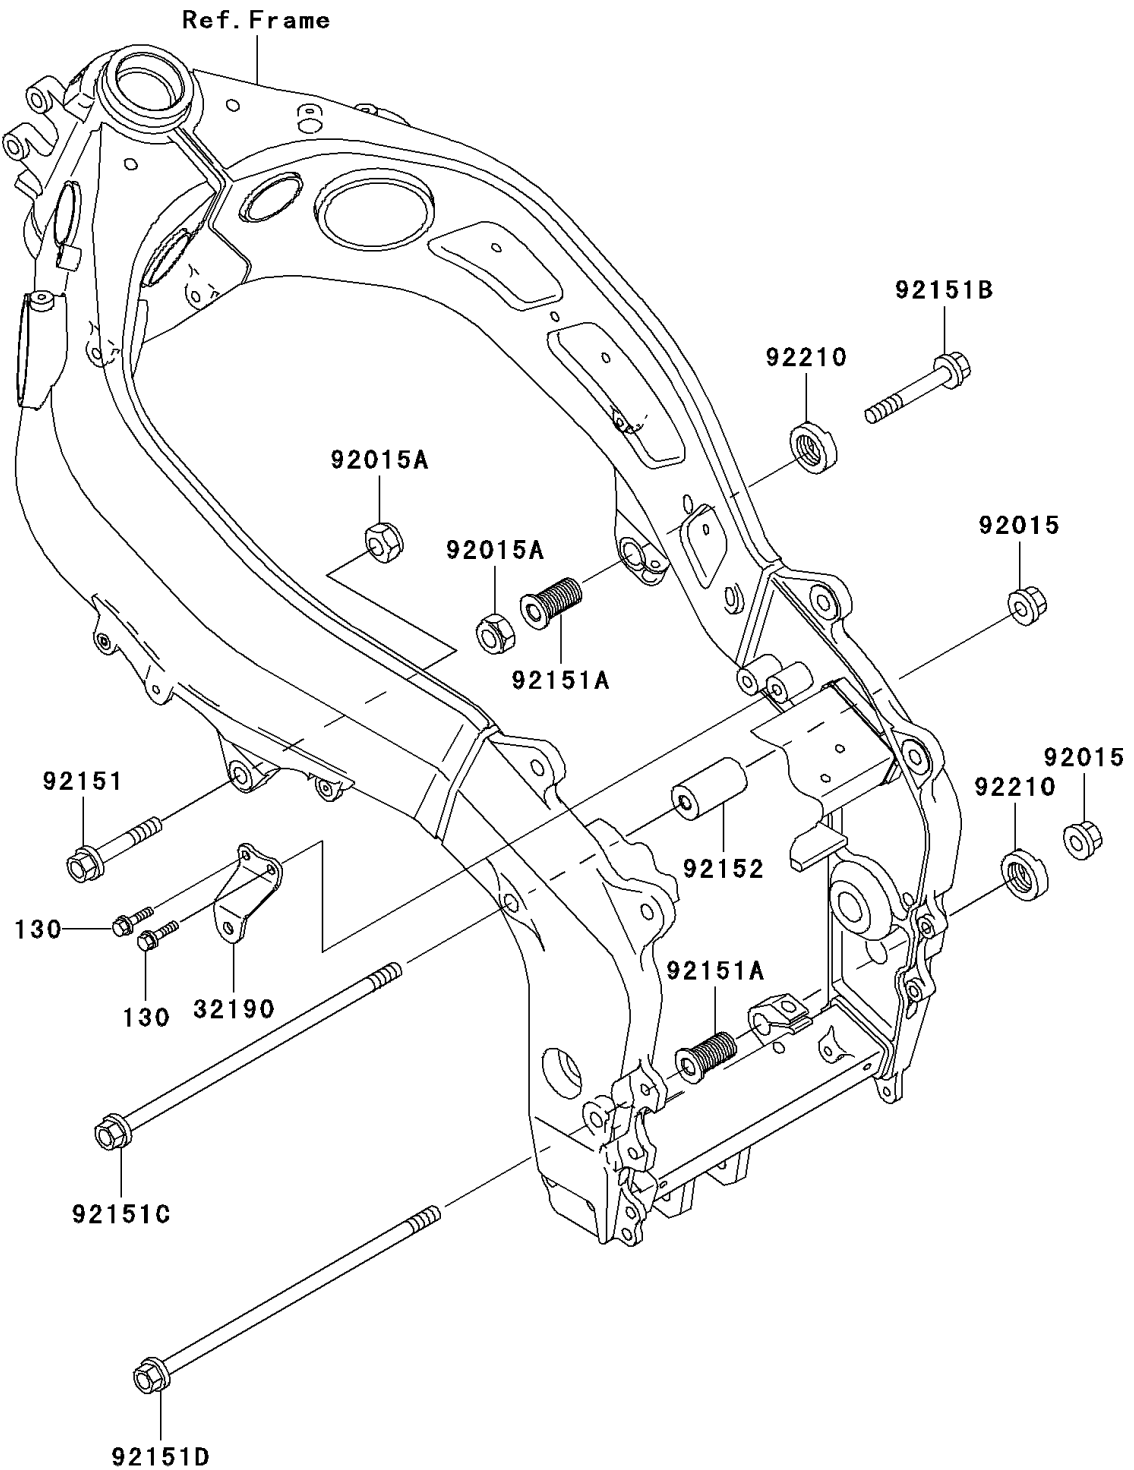

2001 Ninja® ZX™-6R PARTS DIAGRAM

Engine Mount

F2122

2001 Ninja® ZX™-6R PARTS LIST

Engine Mount

ITEM NAME	PART NUMBER	QUANTITY
-----------	-------------	----------