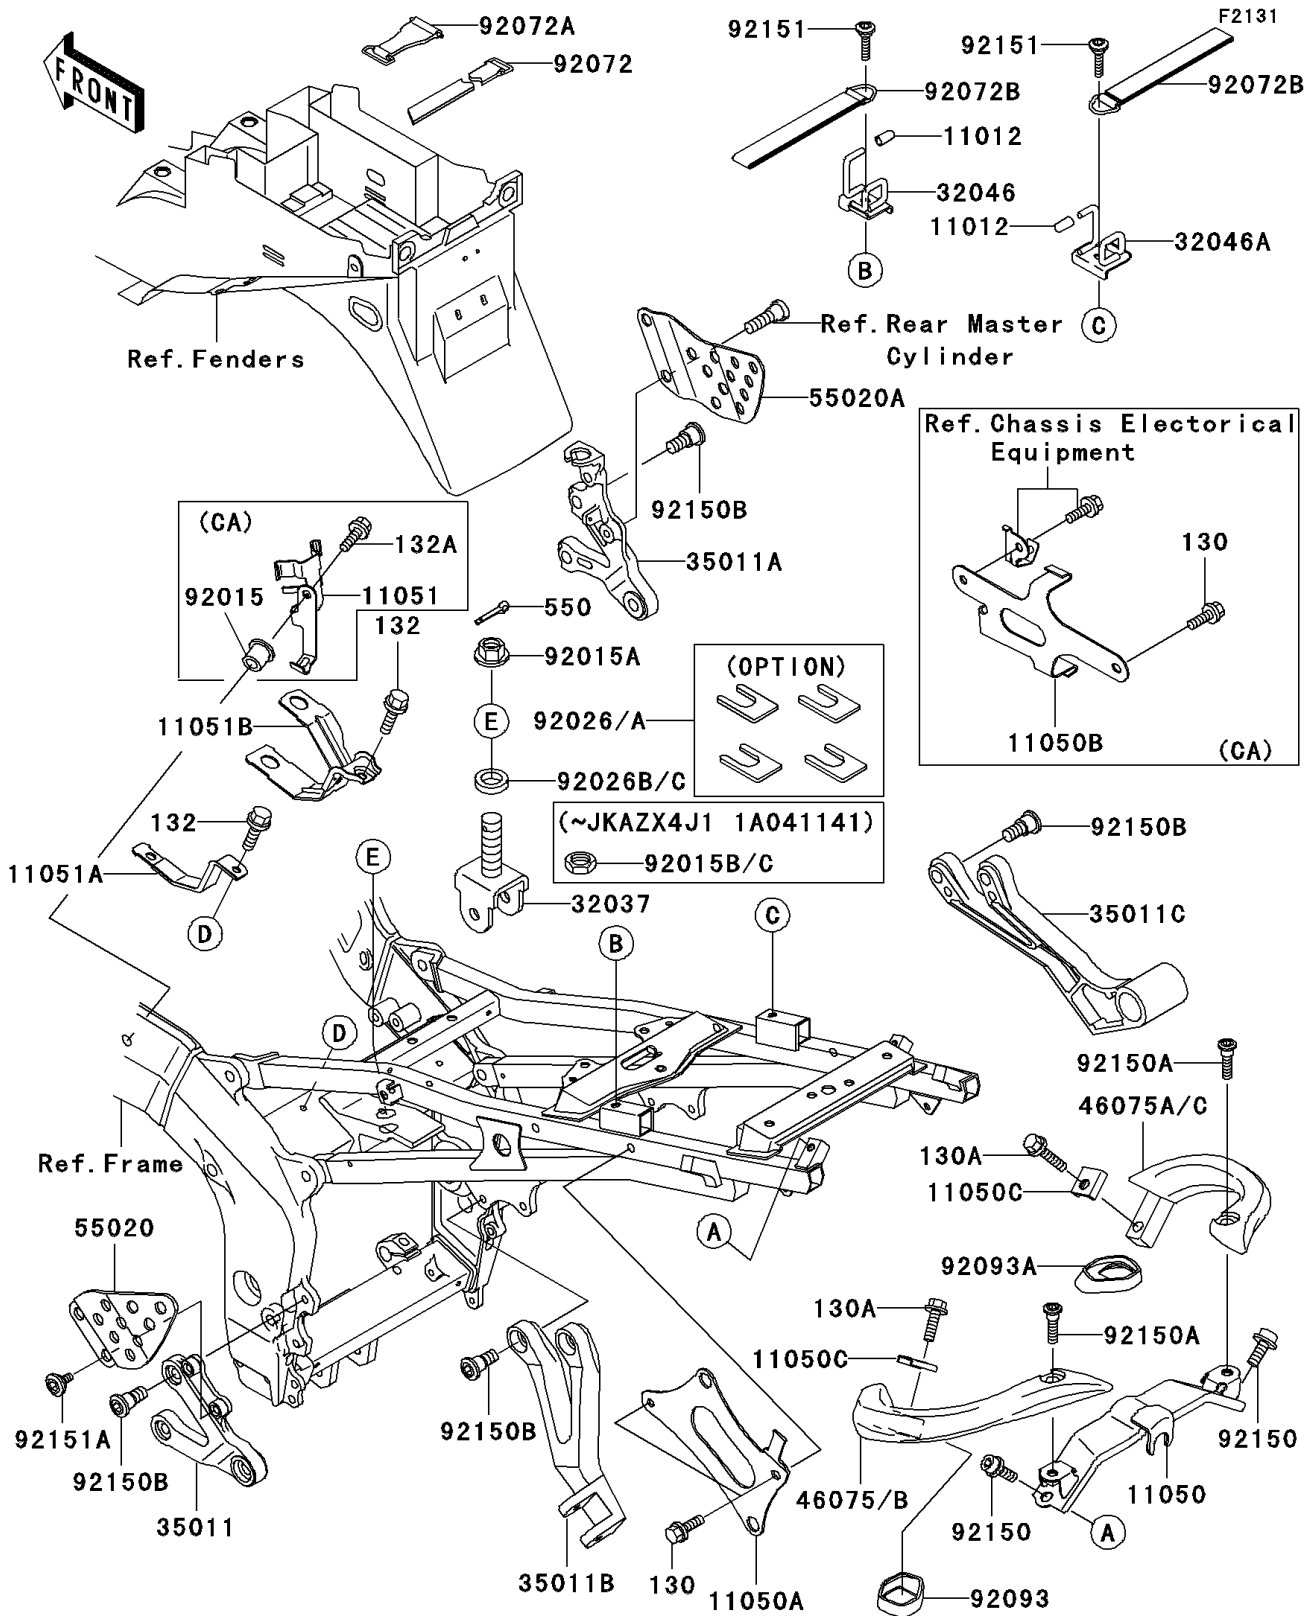

2001 Ninja® ZX™-6R PARTS DIAGRAM

Frame Fittings

2001 Ninja® ZX™-6R PARTS LIST

Frame Fittings

ITEM NAME	PART NUMBER	QUANTITY
CAP,BUNGEE CORD HOOK (Ref # 11012)	11012-1589	2
BRACKET,TAIL GRIP (Ref # 11050)	11050-1645	1
BRACKET,IGNITER (Ref # 11050A)	11050-1649	1
BRACKET,TAIL GRIP (Ref # 11050C)	11050-1797	2
BRACKET,FUEL PUMP FILTER (Ref # 11051A)	11051-1509	1
BRACKET,FUEL PUMP (Ref # 11051B)	11051-1911	1
BRACKET-SHOCKABSORBER (Ref # 32037)	32037-1822	1
BRACKET-SEAT,RR,LH (Ref # 32046)	32046-1453	1
BRACKET-SEAT,RR,RH (Ref # 32046A)	32046-1454	1
STAY,FR STEP,LH (Ref # 35011)	35011-1874	1
STAY,FR STEP,RH (Ref # 35011A)	35011-1875	1
STAY,RR STEP,LH,SILVER (Ref # 35011B)	35011-1878-TX	1
STAY,RR STEP,RH,SILVER (Ref # 35011C)	35011-1879-TX	1
GRIP,RR,LH,F.BLACK (Ref # 46075B)	46075-1197-21	1
GRIP,RR,RH,F.BLACK (Ref # 46075C)	46075-1198-21	1
GUARD,FR STEP STAY,LH (Ref # 55020)	55020-1627	1
GUARD,FR STEP STAY,RH (Ref # 55020A)	55020-1628	1
NUT,FLANGED,16MM (Ref # 92015A)	92015-1881	1
NUT,16MM (Ref # 92015C)	92015-1953	1
SPACER,SET (Ref # 92026)	92026-1586	1
SPACER,16.5X26X6 (Ref # 92026B)	92026-1594	1
BOLT-FLANGED,8X30 (Ref # 130A)	130J0830	2
BOLT-FLANGED-SMALL,6X10 (Ref # 132)	132J0610	2
PIN-COTTER,4.0X25 (Ref # 550)	550D4025	1
BAND,L=470 (Ref # 92072)	92072-1331	1
BAND,U LOCK (Ref # 92072A)	92072-1355	1
BAND,L=122 (Ref # 92072B)	92072-1363	2
SEAL,REAR GRIP,LH (Ref # 92093)	92093-1476	1
SEAL,REAR GRIP,RH (Ref # 92093A)	92093-1477	1

2001 Ninja® ZX™-6R PARTS LIST

Frame Fittings

ITEM NAME	PART NUMBER	QUANTITY
BOLT,SOCKET,8X20 (Ref # 92150)	92150-1155	2
BOLT,SOCKET,8X40 (Ref # 92150A)	92150-1735	2
BOLT,SOCKET,8X20 (Ref # 92150B)	92150-1839	8
BOLT,6X28 (Ref # 92151)	92151-1276	2
BOLT,6MM (Ref # 92151A)	92151-1334	2
BRACKET,CANISTER (Ref # 11050B)	11050-1733	1
BRACKET,RETURN PUMP (Ref # 11051)	11051-1507	1
NUT (Ref # 92015)	92015-1700	1
BOLT-FLANGED,6X16,BLACK (Ref # 130)	130J0616	2
BOLT-FLANGED,6X16,BLACK (Ref # 130)	130J0616	3
BOLT-FLANGED-SMALL (Ref # 132A)	132J0616	1