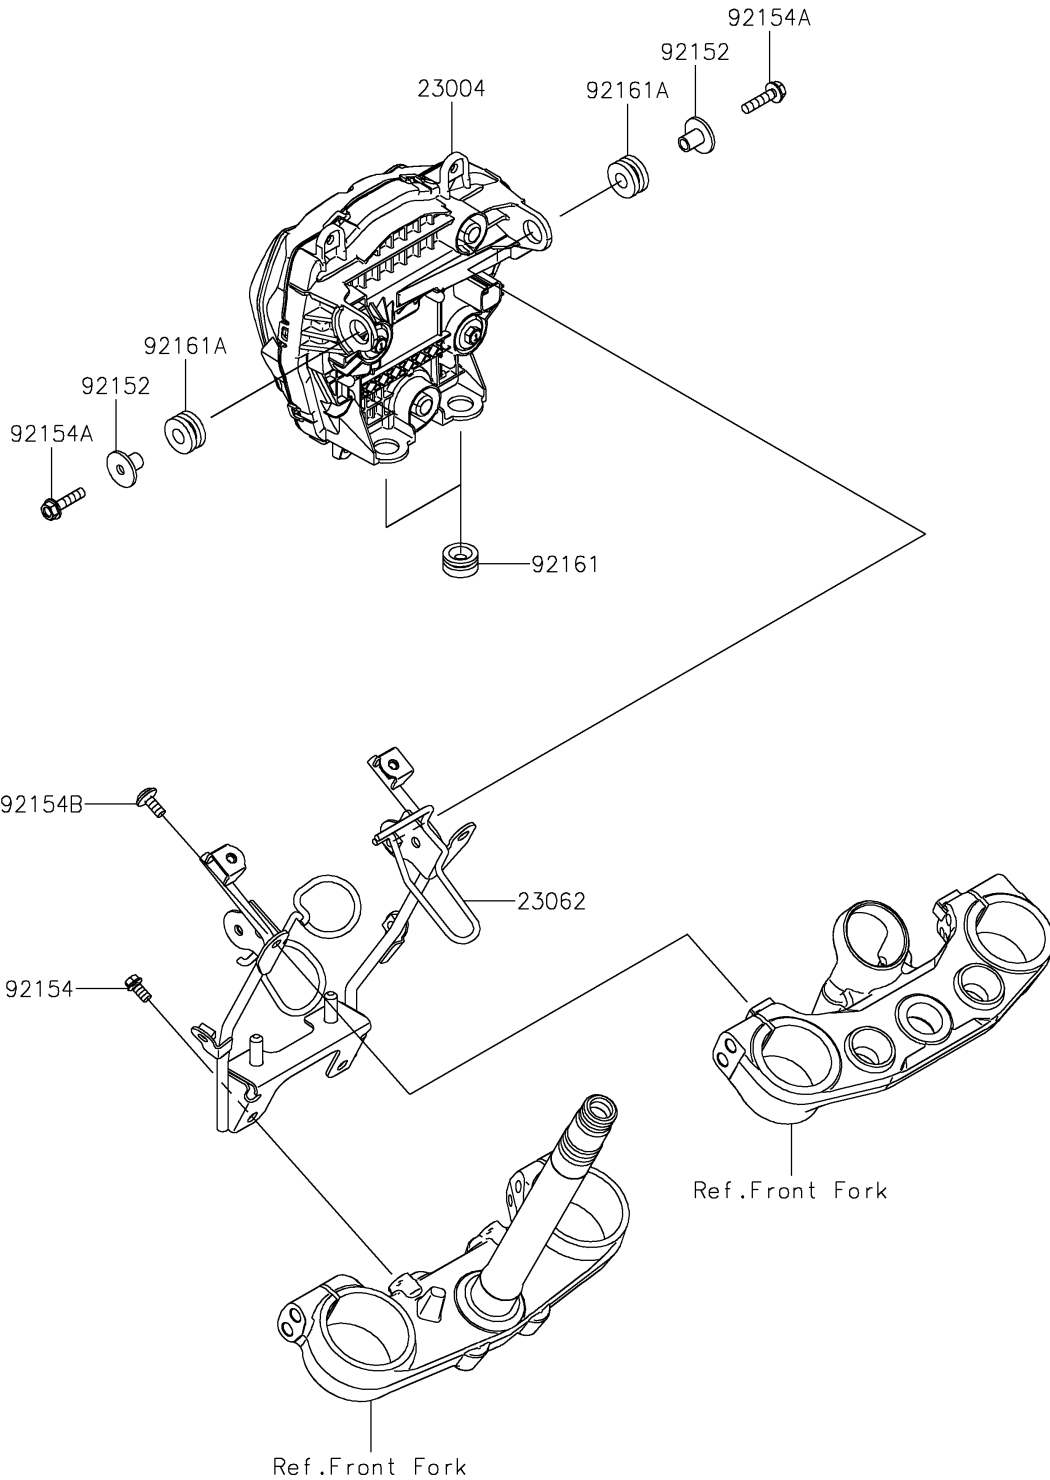

# 2025 KLX230SM ABS PARTS DIAGRAM

Headlight(s)

F2710

## 2025 KLX230SM ABS PARTS LIST

### Headlight(s)

ITEM NAME	PART NUMBER	QUANTITY
LAMP-HEAD,LED (Ref # 23004)	23004-0431	1
BRACKET-COMP,HEAD LAMP (Ref # 23062)	23062-1498	1
COLLAR,6.5X10X15.3 (Ref # 92152)	92152-1793	2
BOLT,FLANGED,6X12 (Ref # 92154)	92154-2753	2
BOLT,FLANGED,6X25 (Ref # 92154A)	92154-2774	2
BOLT,SOCKET,6X14 (Ref # 92154B)	92154-3763	2
DAMPER,7.5X22X11 (Ref # 92161)	92161-1536	2
DAMPER,10X24X12 (Ref # 92161A)	92161-2112	2