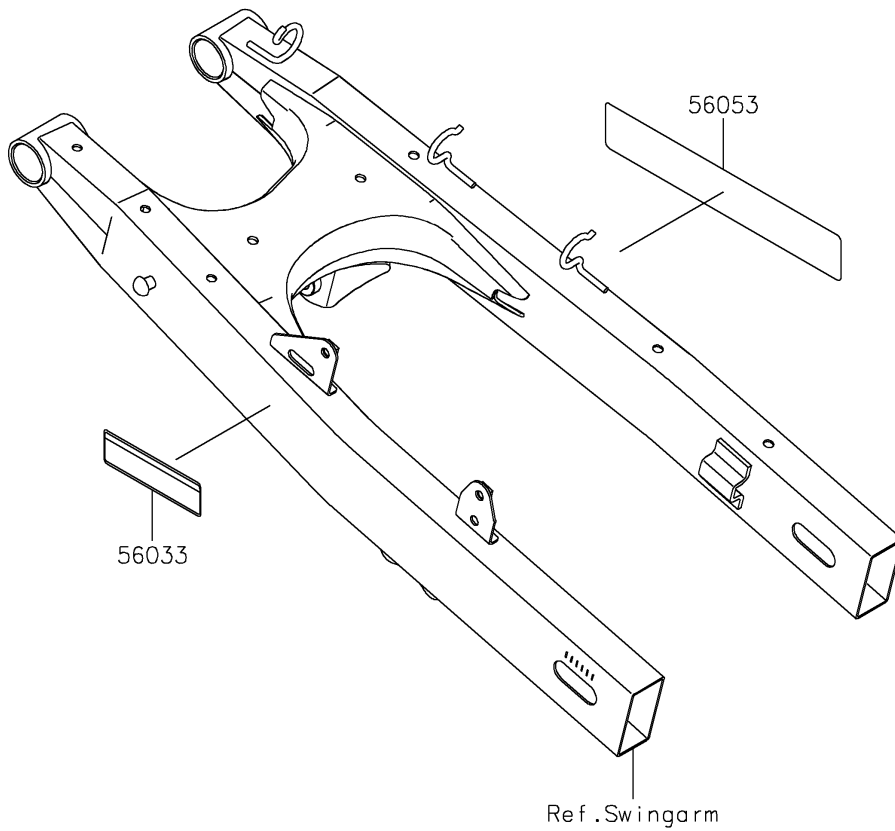

2025 KLX230SM ABS PARTS DIAGRAM

Labels

F2860

2025 KLX230SM ABS PARTS LIST

Labels

ITEM NAME	PART NUMBER	QUANTITY
LABEL-MANUAL,CHAIN (Ref # 56033)	56033-1466	1
LABEL-SPECIFICATION,TIRE&LOAD (Ref # 56053)	56053-1971	1
LABEL-WARNING,EVAPO (Ref # 56071)	56071-0158	1
LABEL-CERTIFICATION,ROUTING (Ref # 59465)	59465-7182	1