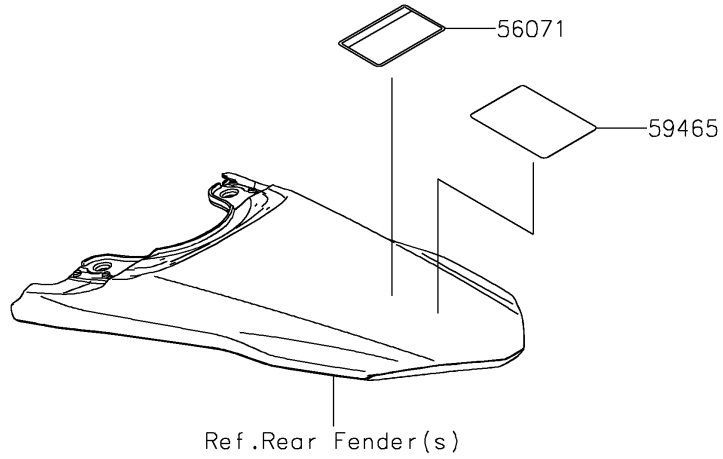

2025 KLX230SM ABS PARTS DIAGRAM

Labels

F2860

2025 KLX230SM ABS PARTS LIST

Labels

ITEM NAME	PART NUMBER	QUANTITY
LABEL-MANUAL,CHAIN (Ref # 56033)	56033-1466	1
LABEL-SPECIFICATION,TIRE&LOAD (Ref # 56053)	56053-1971	1
LABEL-WARNING,EVAPO (Ref # 56071)	56071-0158	1
LABEL-CERTIFICATION,ROUTING (Ref # 59465)	59465-7182	1