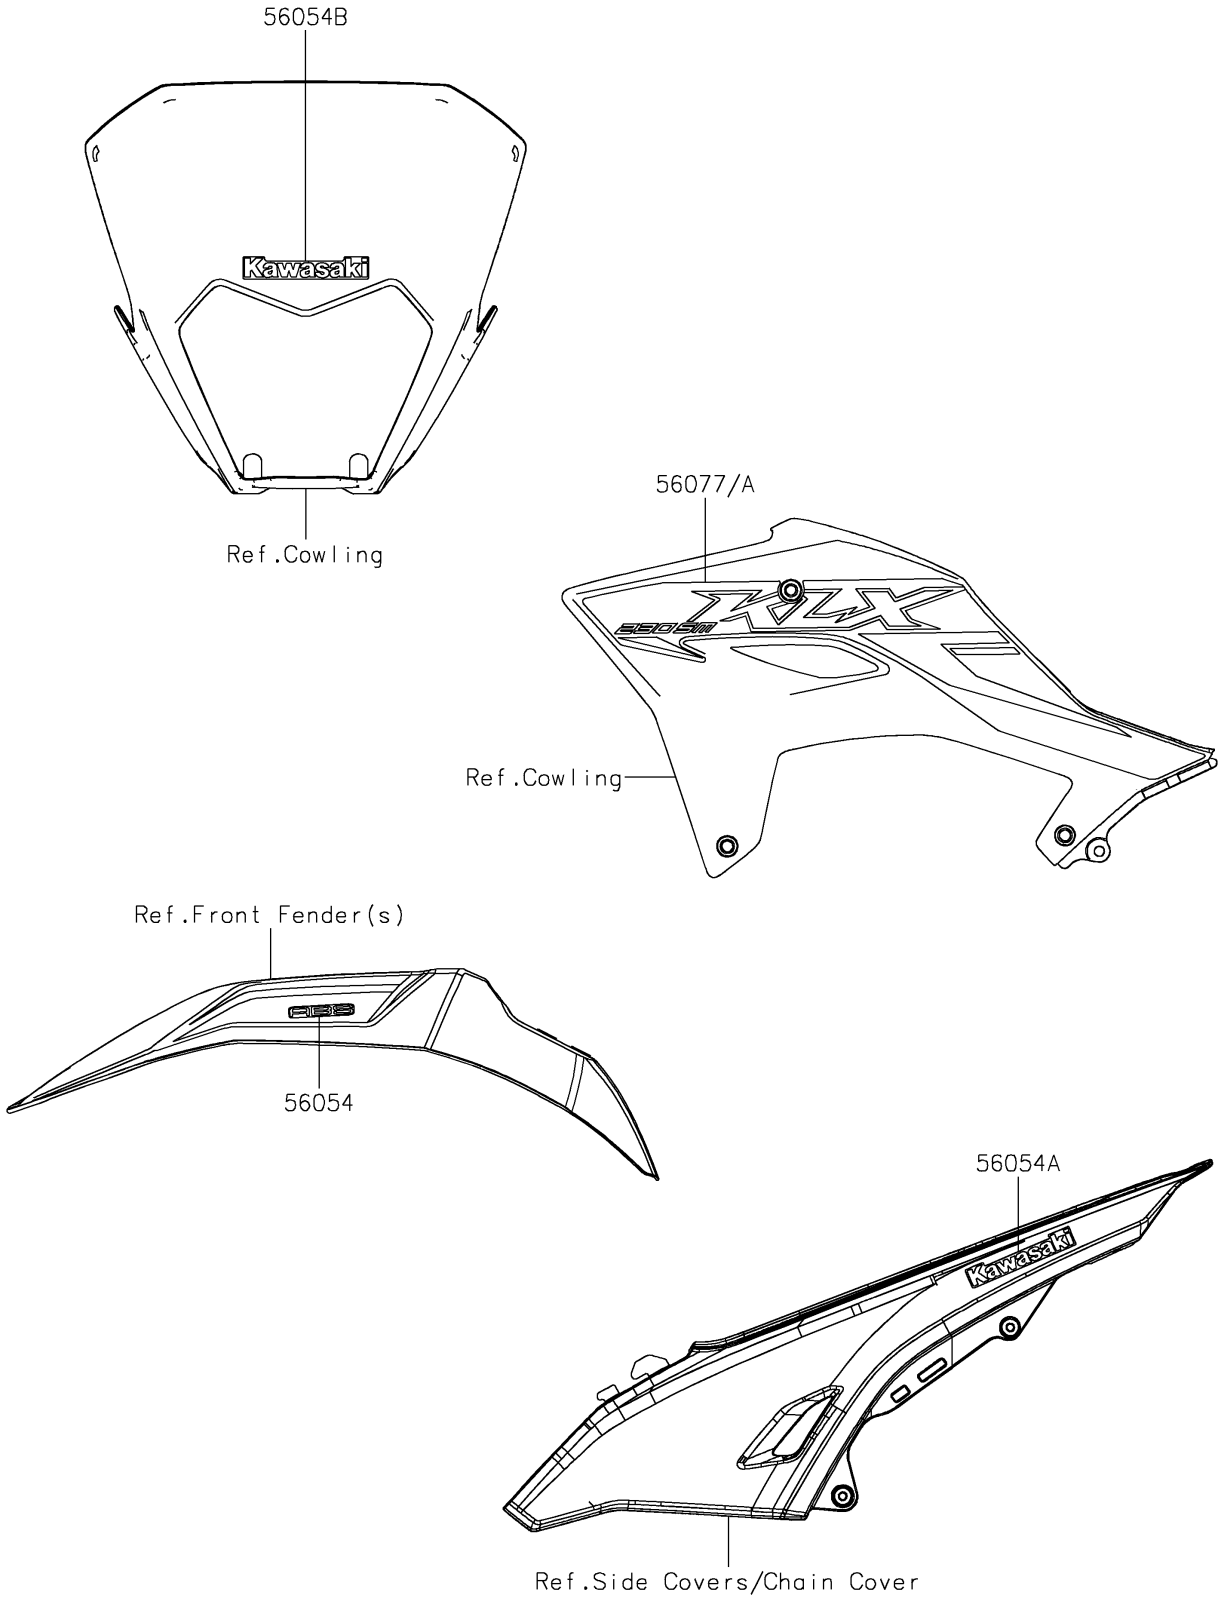

# 2025 KLX230SM ABS PARTS DIAGRAM

Decals(Gray)

F2861

## 2025 KLX230SM ABS PARTS LIST

Decals(Gray)

ITEM NAME	PART NUMBER	QUANTITY
MARK,FR FENDER,ABS (Ref # 56054)	56054-3880	2
MARK,SIDE COVER,KAWASAKI (Ref # 56054A)	56054-4011	2
MARK,HEAD LAMP COVER,KAWASAKI (Ref # 56054B)	56054-4201	1
PATTERN,SHROUD,LH (Ref # 56077)	56077-1533	1
PATTERN,SHROUD,RH (Ref # 56077A)	56077-1534	1