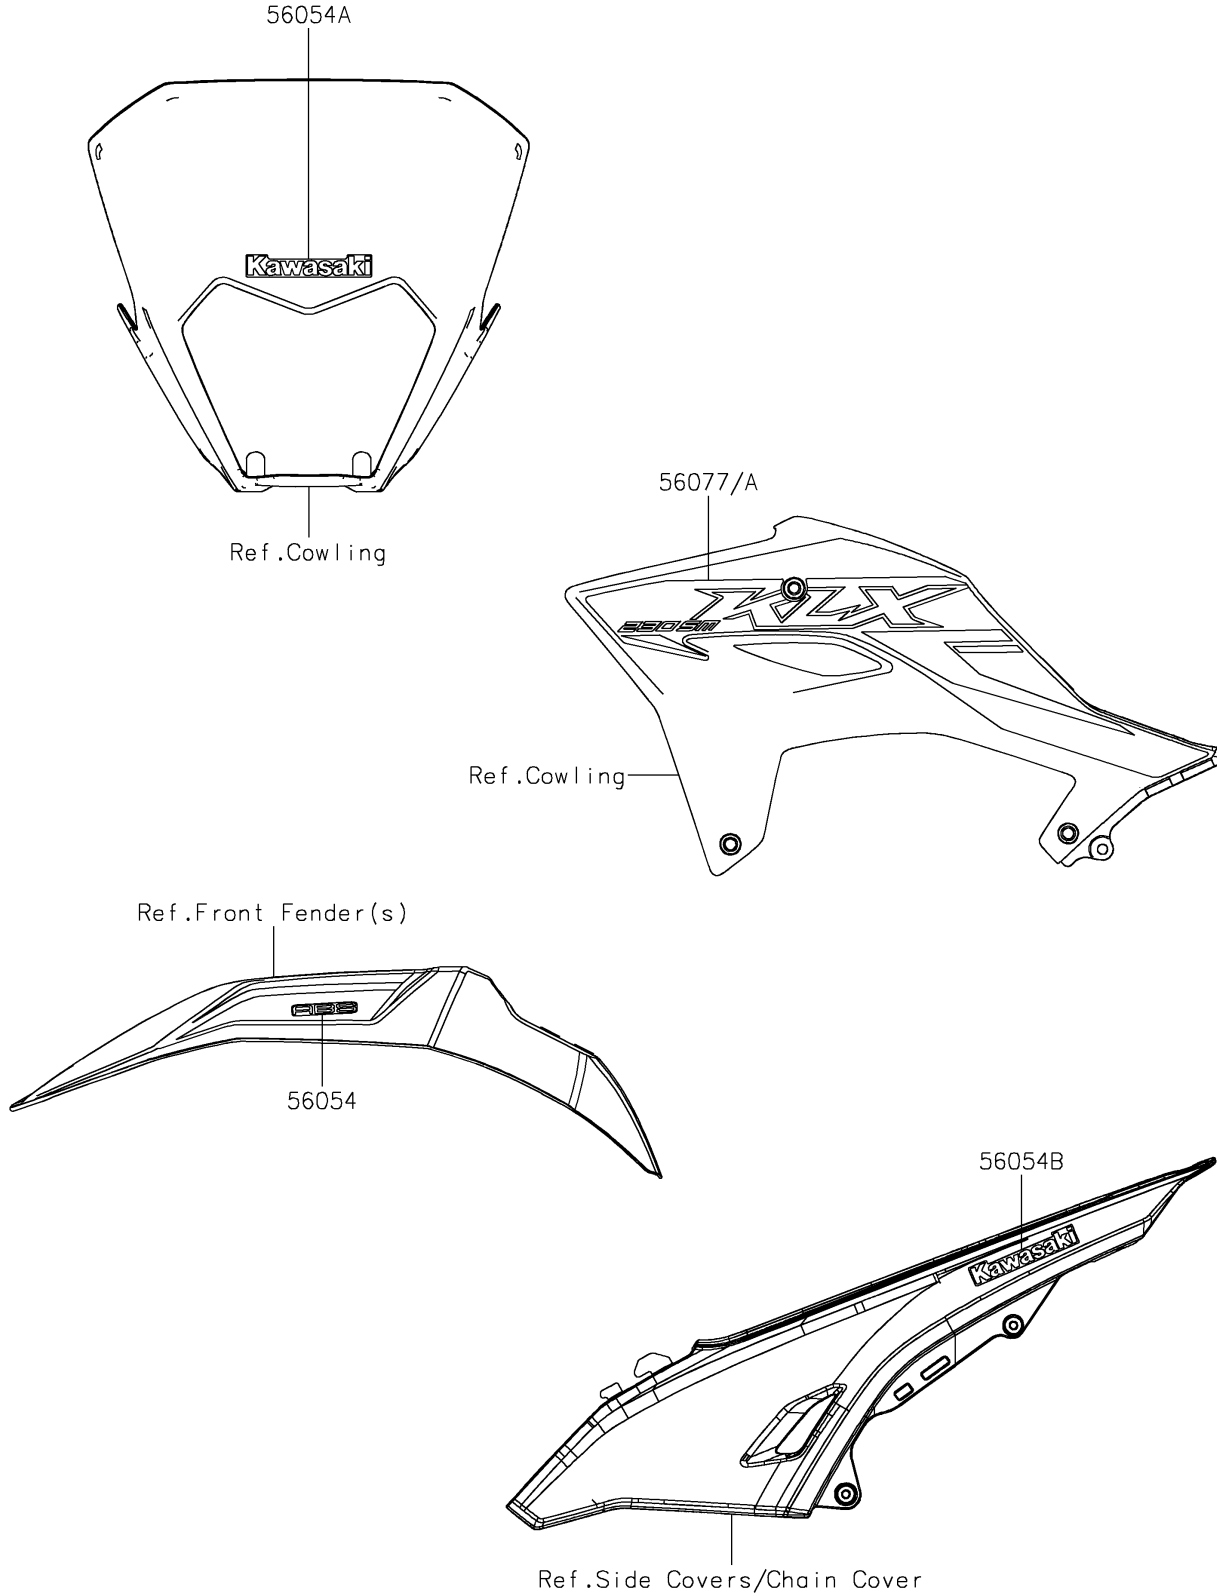

# 2025 KLX230SM ABS PARTS DIAGRAM

Decals(Blue)

F2861A

## 2025 KLX230SM ABS PARTS LIST

Decals(Blue)

ITEM NAME	PART NUMBER	QUANTITY
MARK,FR FENDER,ABS (Ref # 56054)	56054-1443	2
MARK,HEAD LAMP COVER,KAWASAKI (Ref # 56054A)	56054-4163	1
MARK,SIDE COVER,KAWASAKI (Ref # 56054B)	56054-4164	2
PATTERN,SHROUD,LH (Ref # 56077)	56077-1535	1
PATTERN,SHROUD,RH (Ref # 56077A)	56077-1536	1