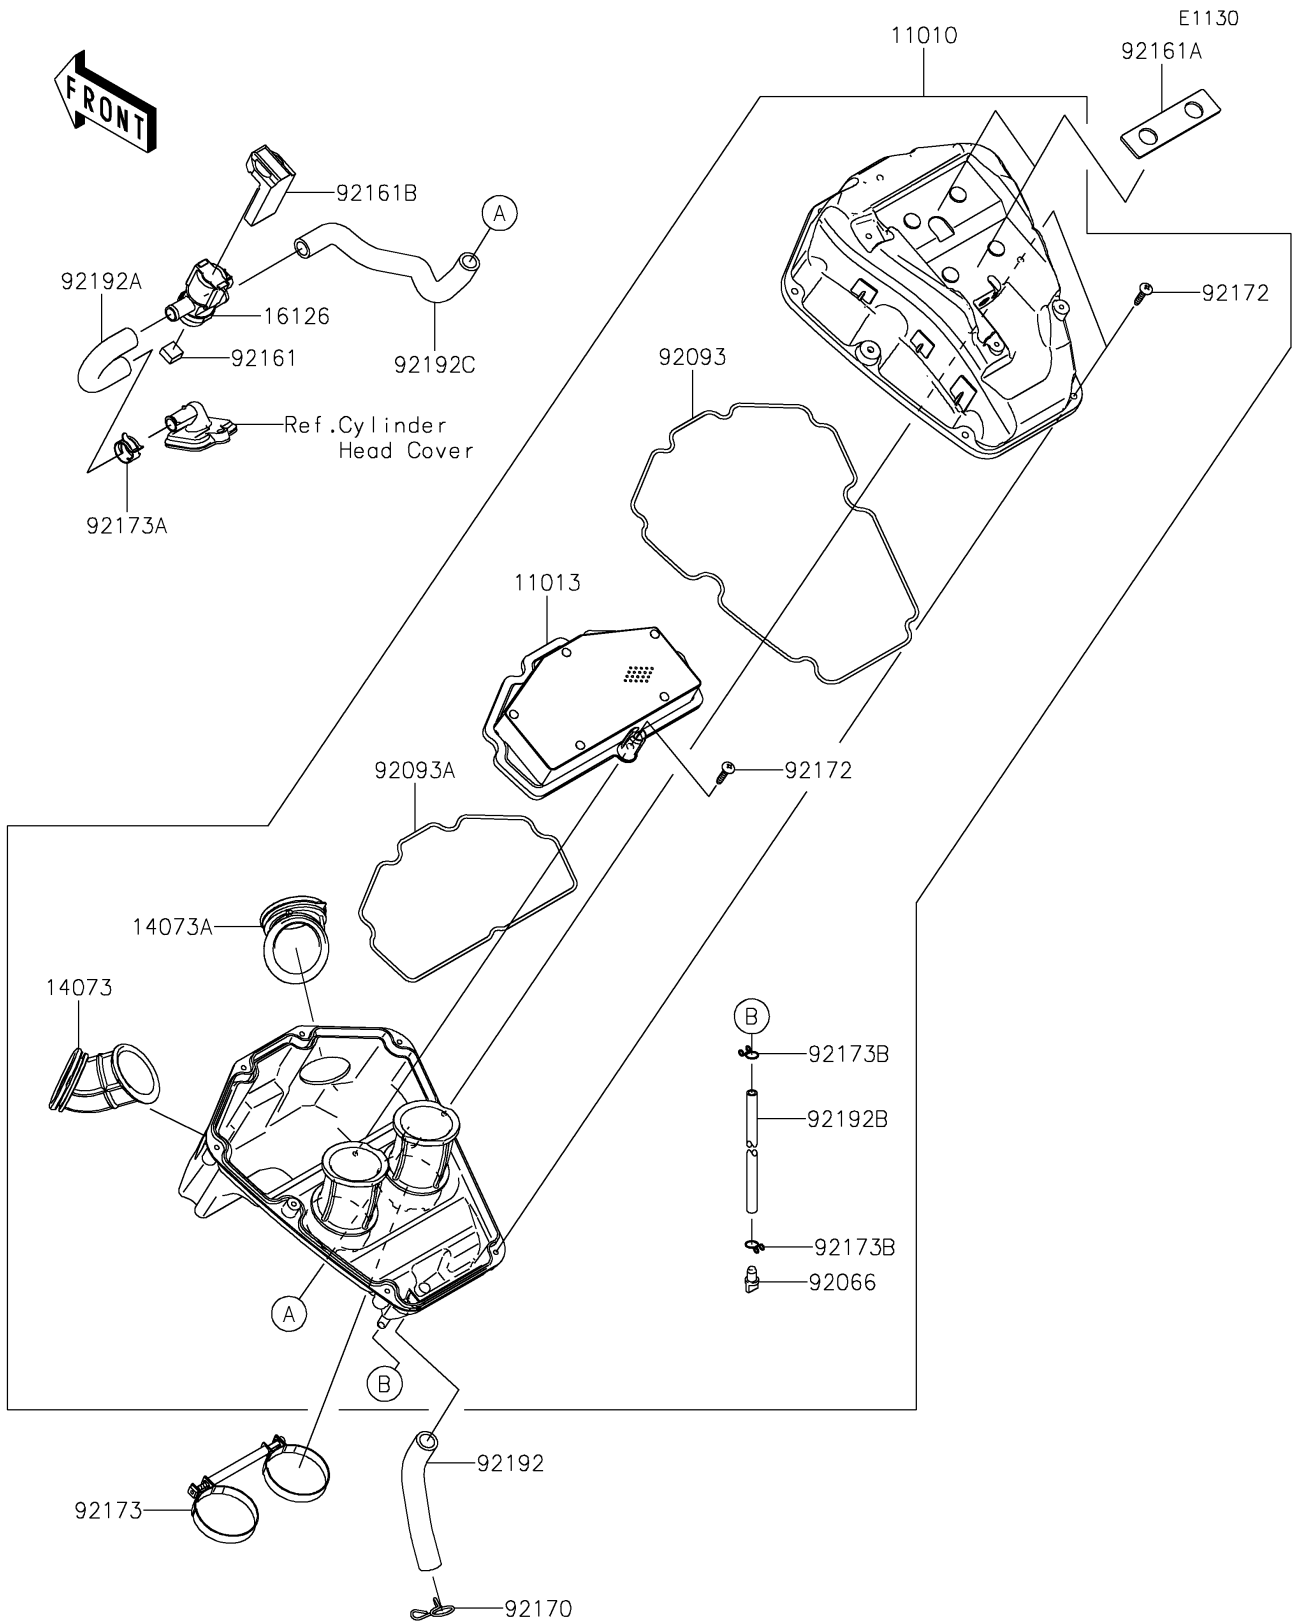

# 2025 Vulcan S CAFÉ PARTS DIAGRAM

Air Cleaner

## 2025 Vulcan S CAFÉ PARTS LIST

### Air Cleaner

ITEM NAME	PART NUMBER	QUANTITY
FILTER-ASSY-AIR (Ref # 11010)	11010-0873	1
ELEMENT-AIR FILTER (Ref # 11013)	11013-0745	1
DUCT,INTAKE,LH (Ref # 14073)	14073-0799	1
DUCT,INTAKE,RH (Ref # 14073A)	14073-0800	1
VALVE,AIR SWITCHING (Ref # 16126)	16126-0743	1
PLUG,DRAIN (Ref # 92066)	92066-0782	1
SEAL (Ref # 92093)	92093-0610	1
SEAL,ELEMENT (Ref # 92093A)	92093-0611	1
DAMPER (Ref # 92161)	92161-1374	1
DAMPER (Ref # 92161A)	92161-1428	2
DAMPER (Ref # 92161B)	92161-1933	1
CLAMP (Ref # 92170)	92170-1017	1
SCREW,5X25 (Ref # 92172)	92172-0891	9
CLAMP (Ref # 92173)	92173-1698	1
CLAMP (Ref # 92173A)	92173-2344	1
CLAMP,10MM (Ref # 92173B)	92173-2400	2
TUBE,BREATHER (Ref # 92192)	92192-0958	1
TUBE,ASV-HEAD (Ref # 92192A)	92192-0960	1
TUBE,DRAIN,L=245 (Ref # 92192B)	92192-1380	1
TUBE,ASV-A/C (Ref # 92192C)	92192-1381	1