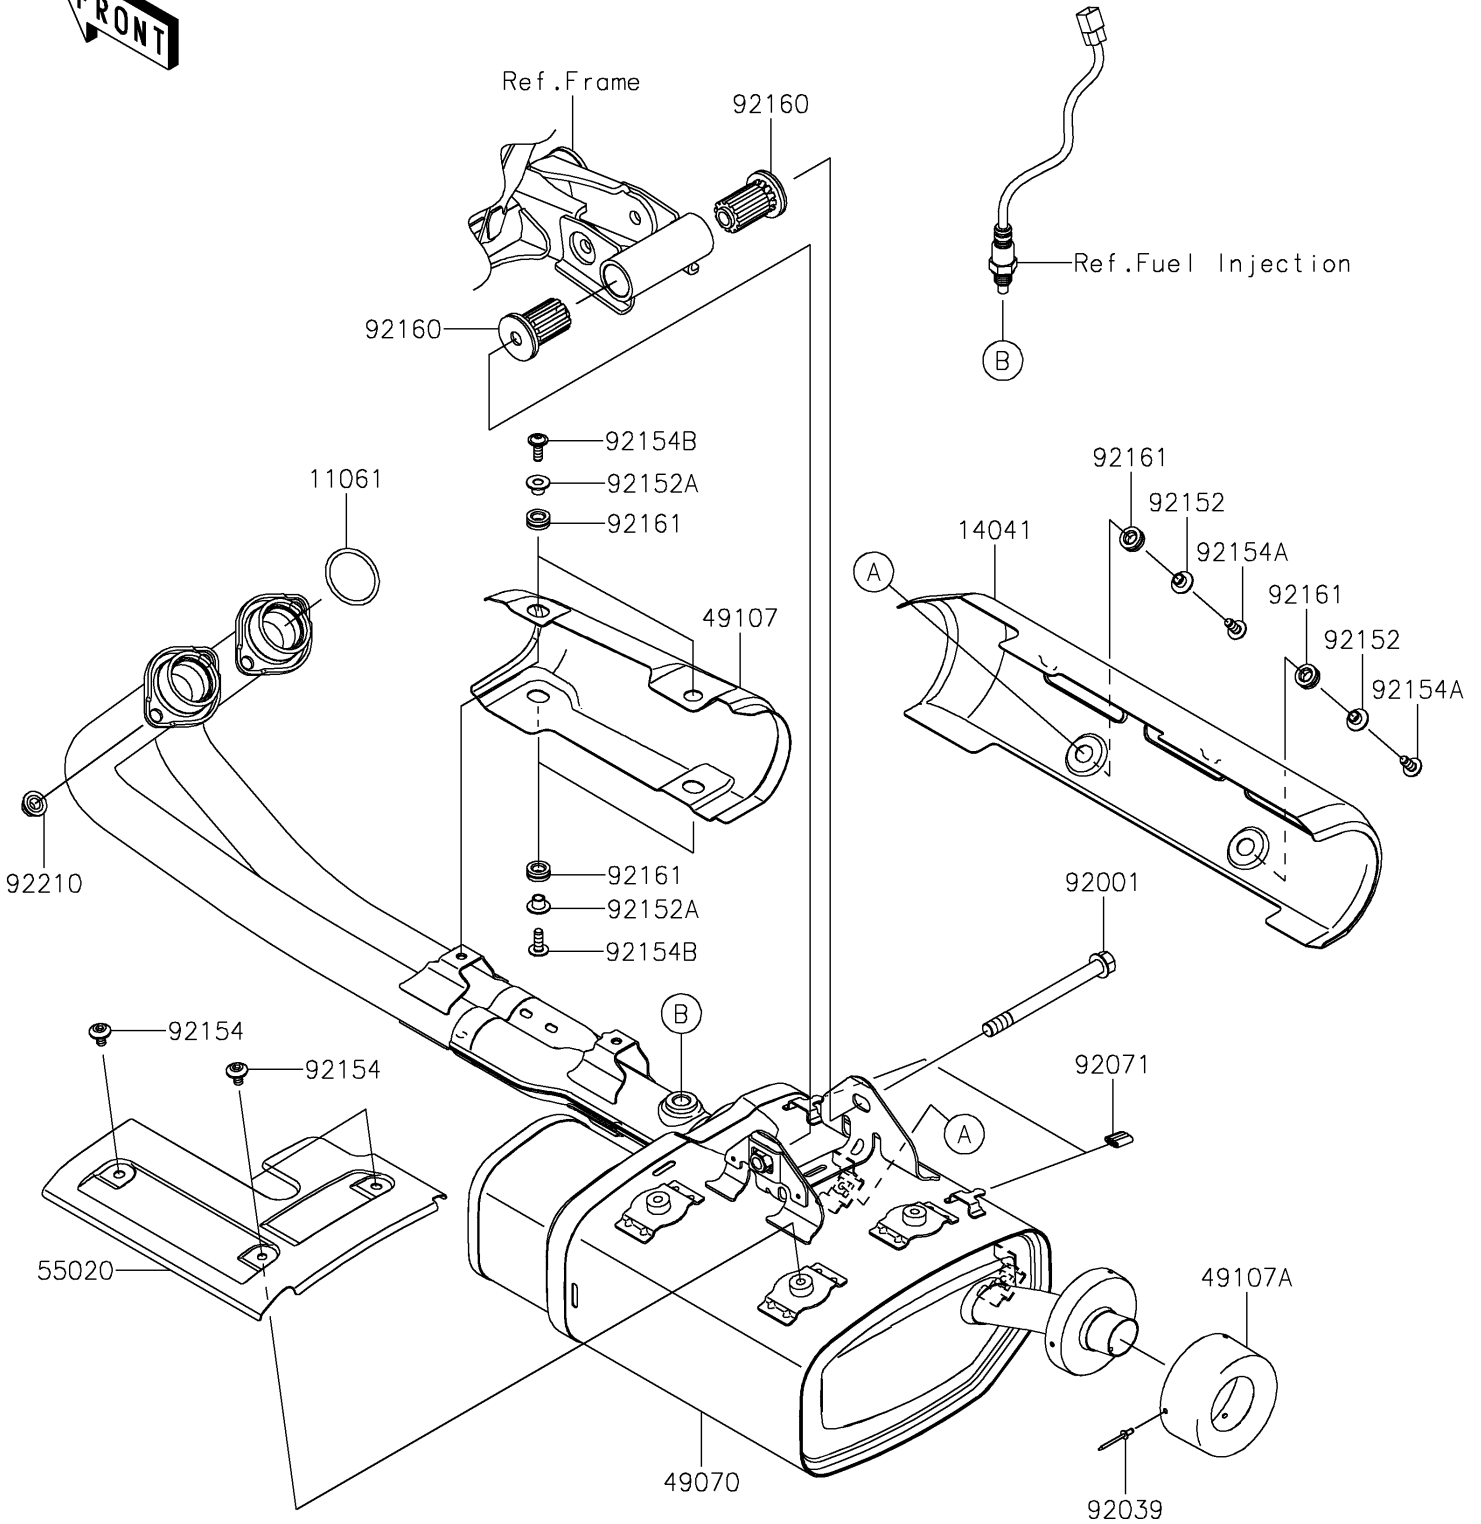

2024 VULCAN® S CAFE ABS PARTS DIAGRAM

Muffler(s)

E1140

2024 VULCAN® S CAFE ABS PARTS LIST

Muffler(s)

ITEM NAME	PART NUMBER	QUANTITY
GASKET,EXHAUST PIPE HOLDER (Ref # 11061)	11061-1373	2
COVER-COMP,MUFFLER (Ref # 14041)	14041-0581	1
MUFFLER-COMP (Ref # 49070)	49070-0858	1
COVER-EXHAUST PIPE,FR (Ref # 49107)	49107-0776	1
COVER-EXHAUST PIPE,END (Ref # 49107A)	49107-0777	1
GUARD,MUFFLER (Ref # 55020)	55020-1855	1
BOLT,FLANGED,10X110 (Ref # 92001)	92001-1602	1
RIVET (Ref # 92039)	92039-0088	3
GROMMET (Ref # 92071)	92071-1270	2
COLLAR,6.3X8.3X16 (Ref # 92152)	92152-1602	2
COLLAR (Ref # 92152A)	92152-1988	4
BOLT,SOCKET,6X10 (Ref # 92154)	92154-0774	3
BOLT,SOCKET,6X14 (Ref # 92154A)	92154-0856	2
BOLT,SOCKET,6X16 (Ref # 92154B)	92154-1678	4
DAMPER (Ref # 92160)	92160-1423	2
DAMPER (Ref # 92161)	92161-1475	6
NUT,8MM (Ref # 92210)	92210-1114	4