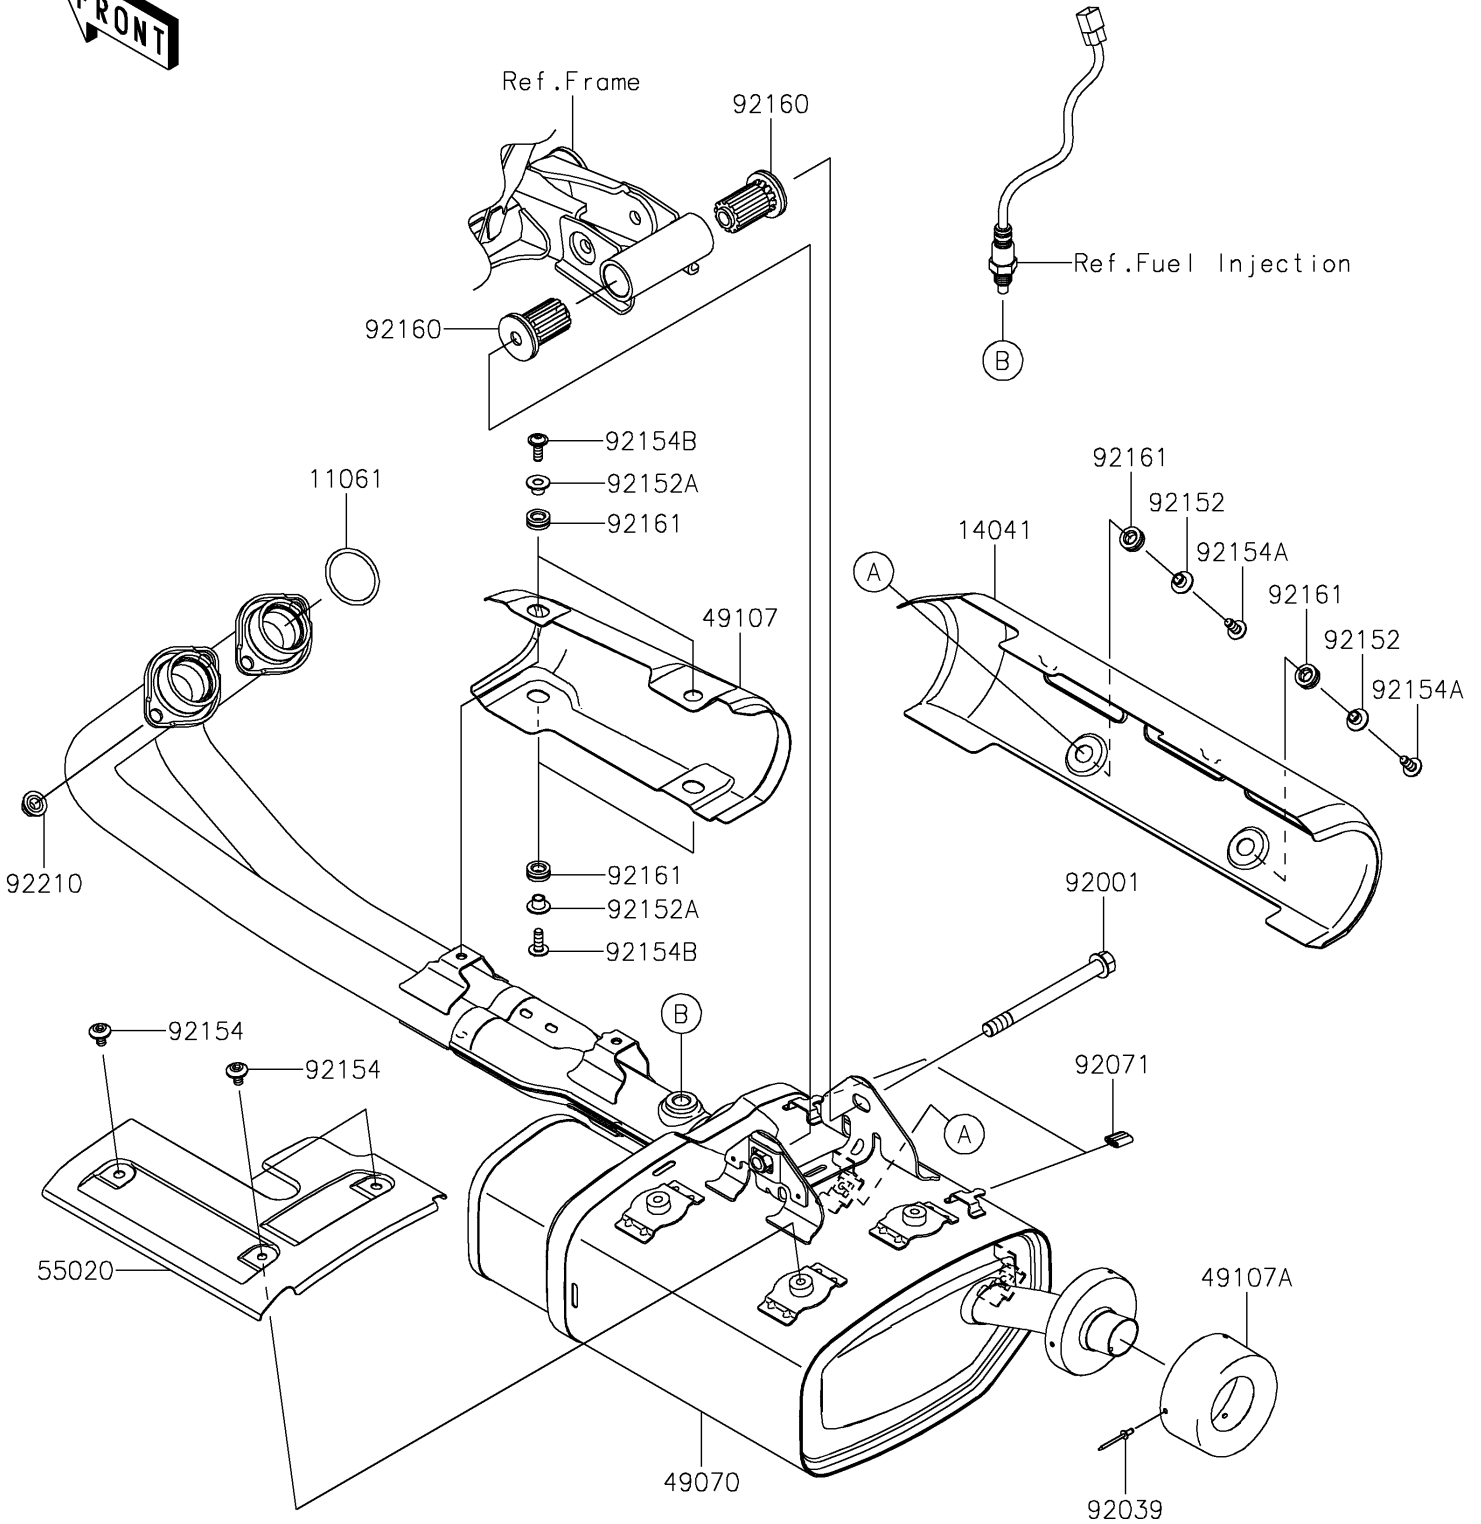

# 2024 Vulcan S CAFÉ PARTS DIAGRAM

Muffler(s)

E1140

### Muffler(s)

ITEM NAME	PART NUMBER	QUANTITY
GASKET,EXHAUST PIPE HOLDER (Ref # 11061)	11061-1373	2
COVER-COMP,MUFFLER (Ref # 14041)	14041-0581	1
MUFFLER-COMP (Ref # 49070)	49070-0858	1
COVER-EXHAUST PIPE,FR (Ref # 49107)	49107-0776	1
COVER-EXHAUST PIPE,END (Ref # 49107A)	49107-0777	1
GUARD,MUFFLER (Ref # 55020)	55020-1855	1
BOLT,FLANGED,10X110 (Ref # 92001)	92001-1602	1
RIVET (Ref # 92039)	92039-0088	3
GROMMET (Ref # 92071)	92071-1270	2
COLLAR,6.3X8.3X16 (Ref # 92152)	92152-1602	2
COLLAR (Ref # 92152A)	92152-1988	4
BOLT,SOCKET,6X10 (Ref # 92154)	92154-0774	3
BOLT,SOCKET,6X14 (Ref # 92154A)	92154-0856	2
BOLT,SOCKET,6X16 (Ref # 92154B)	92154-1678	4
DAMPER (Ref # 92160)	92160-1423	2
DAMPER (Ref # 92161)	92161-1475	6
NUT,8MM (Ref # 92210)	92210-1114	4