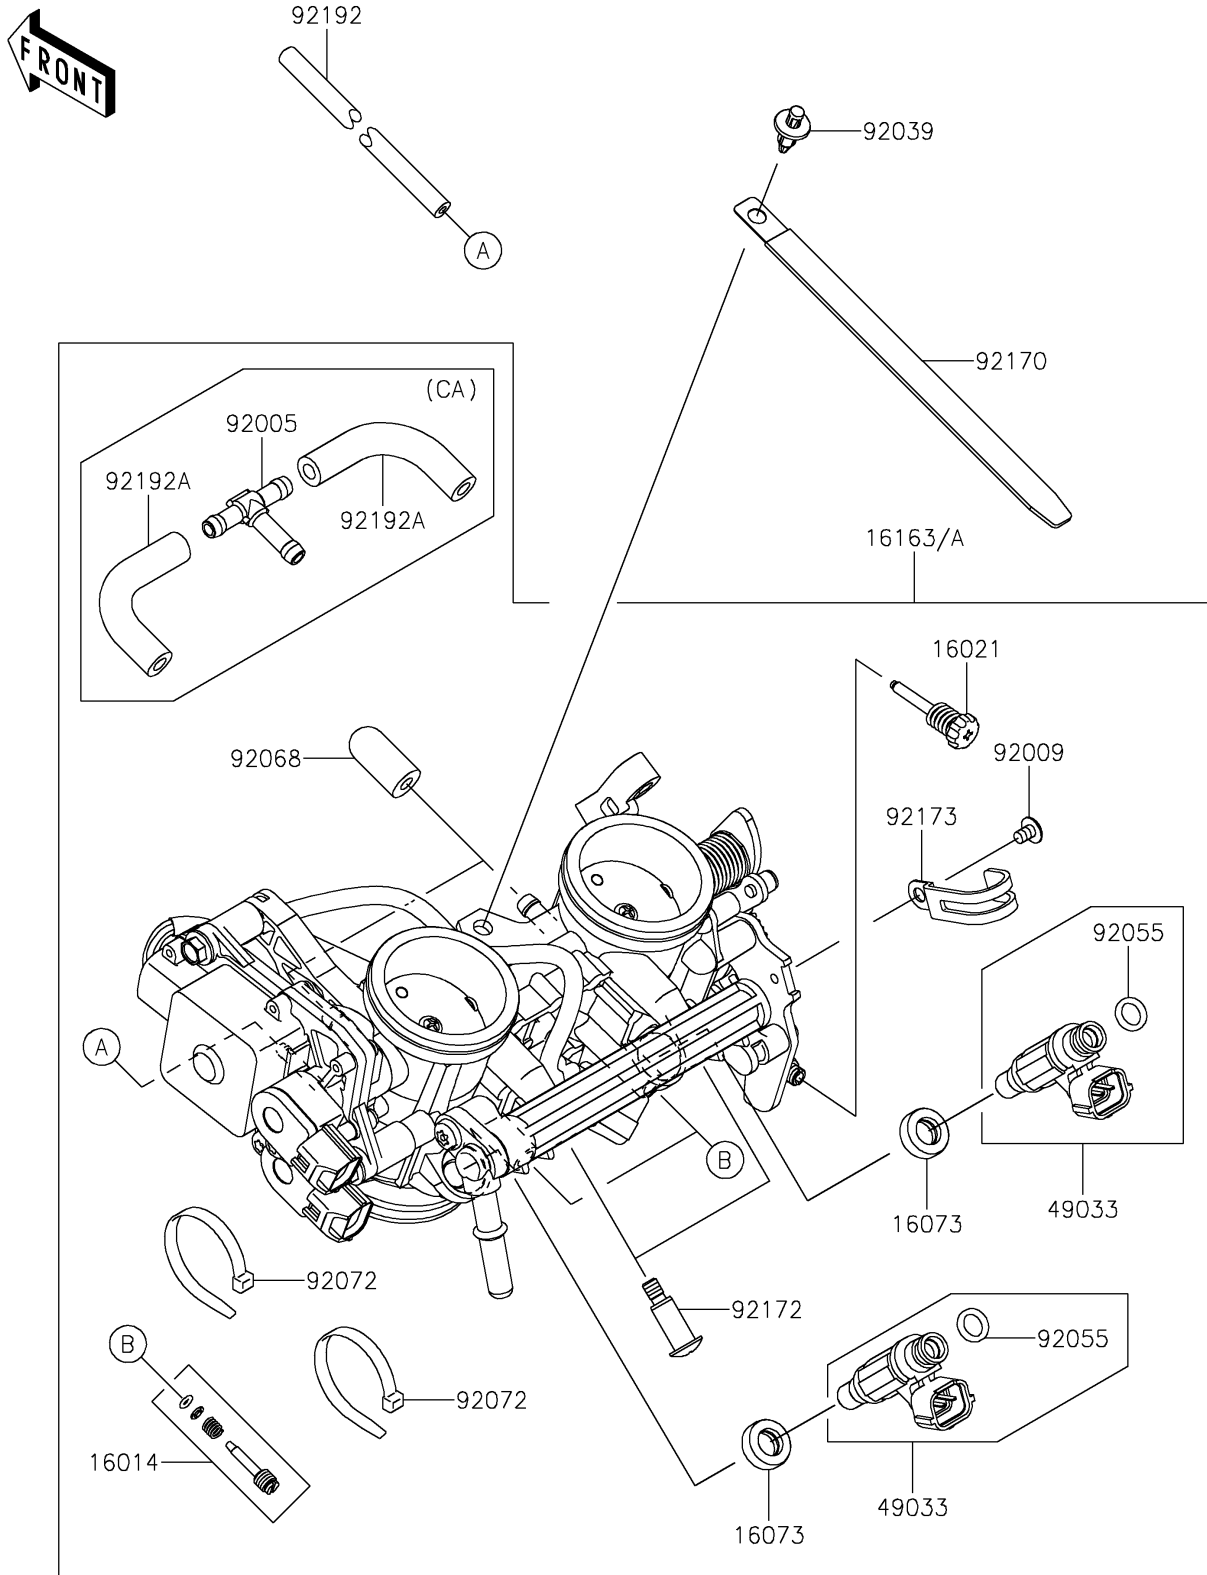

# 2025 Vulcan S CAFÉ PARTS DIAGRAM

Throttle

E1510

## 2025 Vulcan S CAFÉ PARTS LIST

### Throttle

ITEM NAME	PART NUMBER	QUANTITY
SCREW-PILOT AIR (Ref # 16014)	16014-0002	2
SCREW-THROTTLE STOP (Ref # 16021)	16021-0033	1
INSULATOR (Ref # 16073)	16073-3707	2
THROTTLE-ASSY (Ref # 16163)	16163-0827	1
THROTTLE-ASSY (Ref # 16163A)	16163-0838	1
NOZZLE-INJECTION (Ref # 49033)	49033-0011	2
FITTING,3WAY (Ref # 92005)	92005-0730	1
SCREW,CLAMP (Ref # 92009)	92009-1860	1
RIVET (Ref # 92039)	92039-0068	1
RING-O,INJECTION NOZZLE (Ref # 92055)	92055-1622	2
PLUG,12X25 (Ref # 92068)	92068-006	2
BAND,SUB-HARNESS (Ref # 92072)	92072-0012	2
CLAMP,L=150 (Ref # 92170)	92170-1114	1
SCREW,PIPE INJECTION (Ref # 92172)	92172-0064	2
CLAMP (Ref # 92173)	92173-0288	1
TUBE,3X6.7X300 (Ref # 92192)	92192-0977	1
TUBE (Ref # 92192A)	92192-1045	2