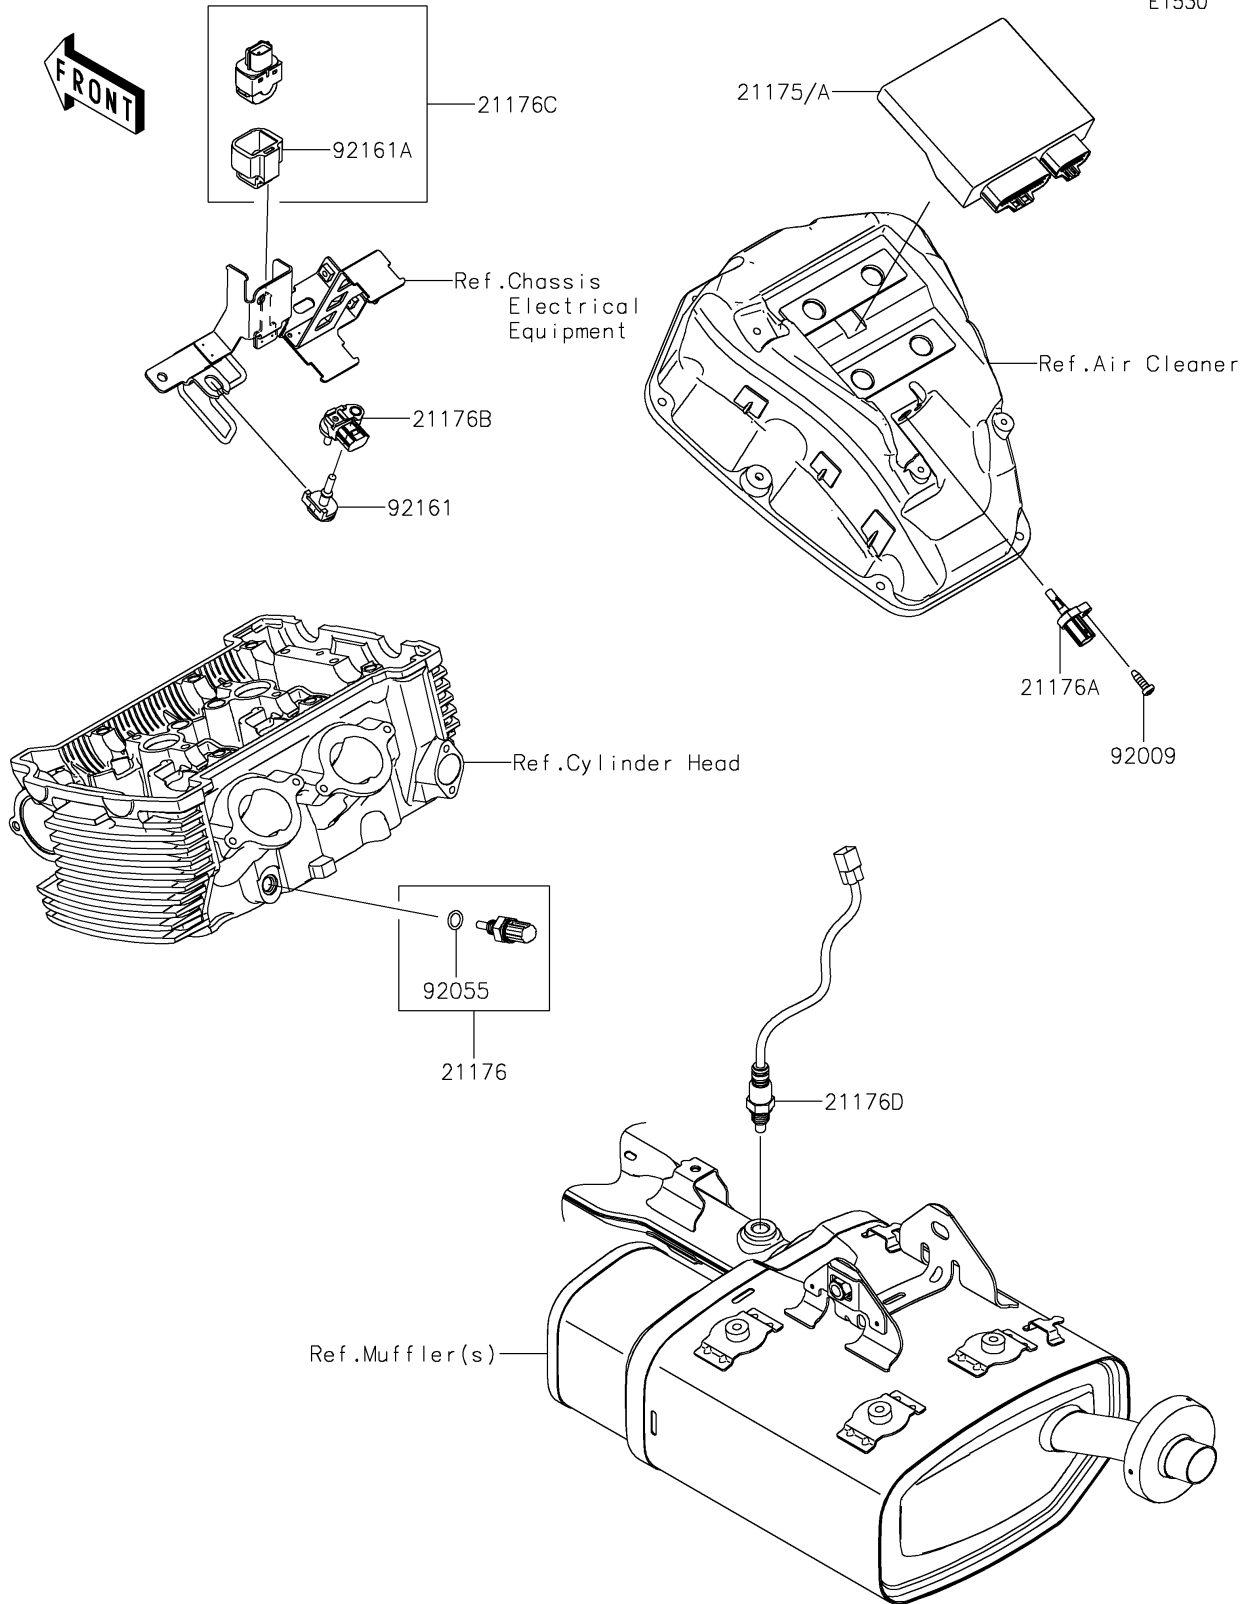

2025 Vulcan S CAFÉ PARTS DIAGRAM

Fuel Injection

E1530

2025 Vulcan S CAFÉ PARTS LIST

Fuel Injection

ITEM NAME	PART NUMBER	QUANTITY
CONTROL UNIT-ELECTRONIC (Ref # 21175)	21175-1196	1
CONTROL UNIT-ELECTRONIC (Ref # 21175A)	21175-1197	1
SENSOR,WATER TEMP (Ref # 21176)	21176-0009	1
SENSOR,AIR TEMPERATURE (Ref # 21176A)	21176-0048	1
SENSOR,PRESSURE (Ref # 21176B)	21176-0111	1
SENSOR,VEHICLE-DOWN (Ref # 21176C)	21176-0704	1
SENSOR,OXYGEN (Ref # 21176D)	21176-0775	1
SCREW,TAPPING,5X16 (Ref # 92009)	92009-1984	1
RING-O,9.5X1.9 (Ref # 92055)	92055-0016	1
DAMPER (Ref # 92161)	92161-0673	1
DAMPER (Ref # 92161A)	92161-0951	1