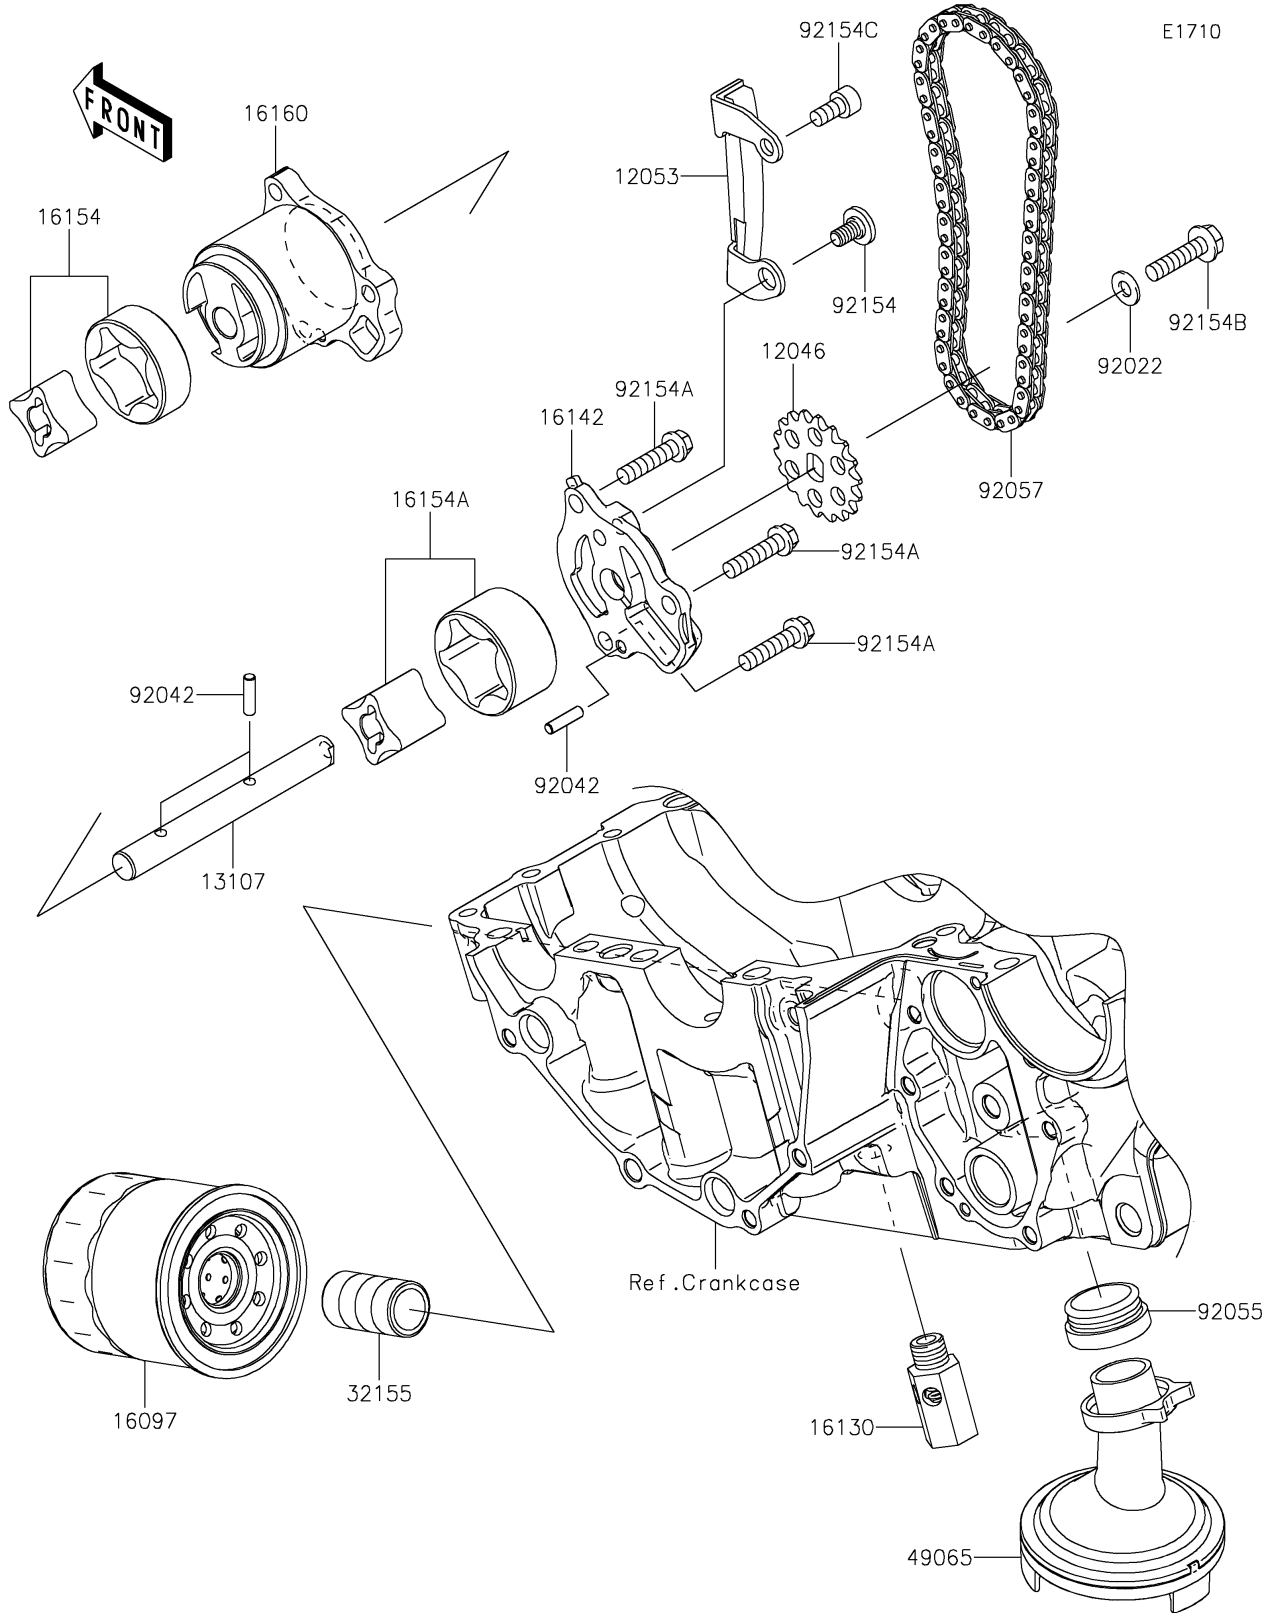

2024 Vulcan S CAFÉ PARTS DIAGRAM

Oil Pump/Oil Filter

2024 Vulcan S CAFÉ PARTS LIST

Oil Pump/Oil Filter

ITEM NAME	PART NUMBER	QUANTITY
SPROCKET,18T,BF04M (Ref # 12046)	12046-0040	1
GUIDE-CHAIN (Ref # 12053)	12053-0071	1
SHAFT,OIL PUMP (Ref # 13107)	13107-0772	1
FILTER-ASSY-OIL (Ref # 16097)	16097-0008	1
VALVE-ASSY-RELIEF (Ref # 16130)	16130-0552	1
COVER-PUMP (Ref # 16142)	16142-0712	1
ROTOR-PUMP,L=14 (Ref # 16154)	16154-0037	1
ROTOR-PUMP,40.56X22 (Ref # 16154A)	16154-1115	1
BODY (Ref # 16160)	16160-0110	1
PIPE,OIL FILTER (Ref # 32155)	32155-0029	1
FILTER-OIL (Ref # 49065)	49065-0708	1
WASHER,6X12.8X1.2 (Ref # 92022)	92022-1827	1
PIN,DOWEL,4X15.8 (Ref # 92042)	92042-014	3
RING-O,OIL FILTER (Ref # 92055)	92055-1354	1
CHAIN,DID 215FD-DHA,56LE (Ref # 92057)	92057-0098	1
BOLT,SOCKET,6X11 (Ref # 92154)	92154-0188	1
BOLT,FLANGED,6X25 (Ref # 92154A)	92154-0783	3
BOLT,FLANGED,6X25 (Ref # 92154B)	92154-0811	1
BOLT,SOCKET,6X12 (Ref # 92154C)	92154-0812	1