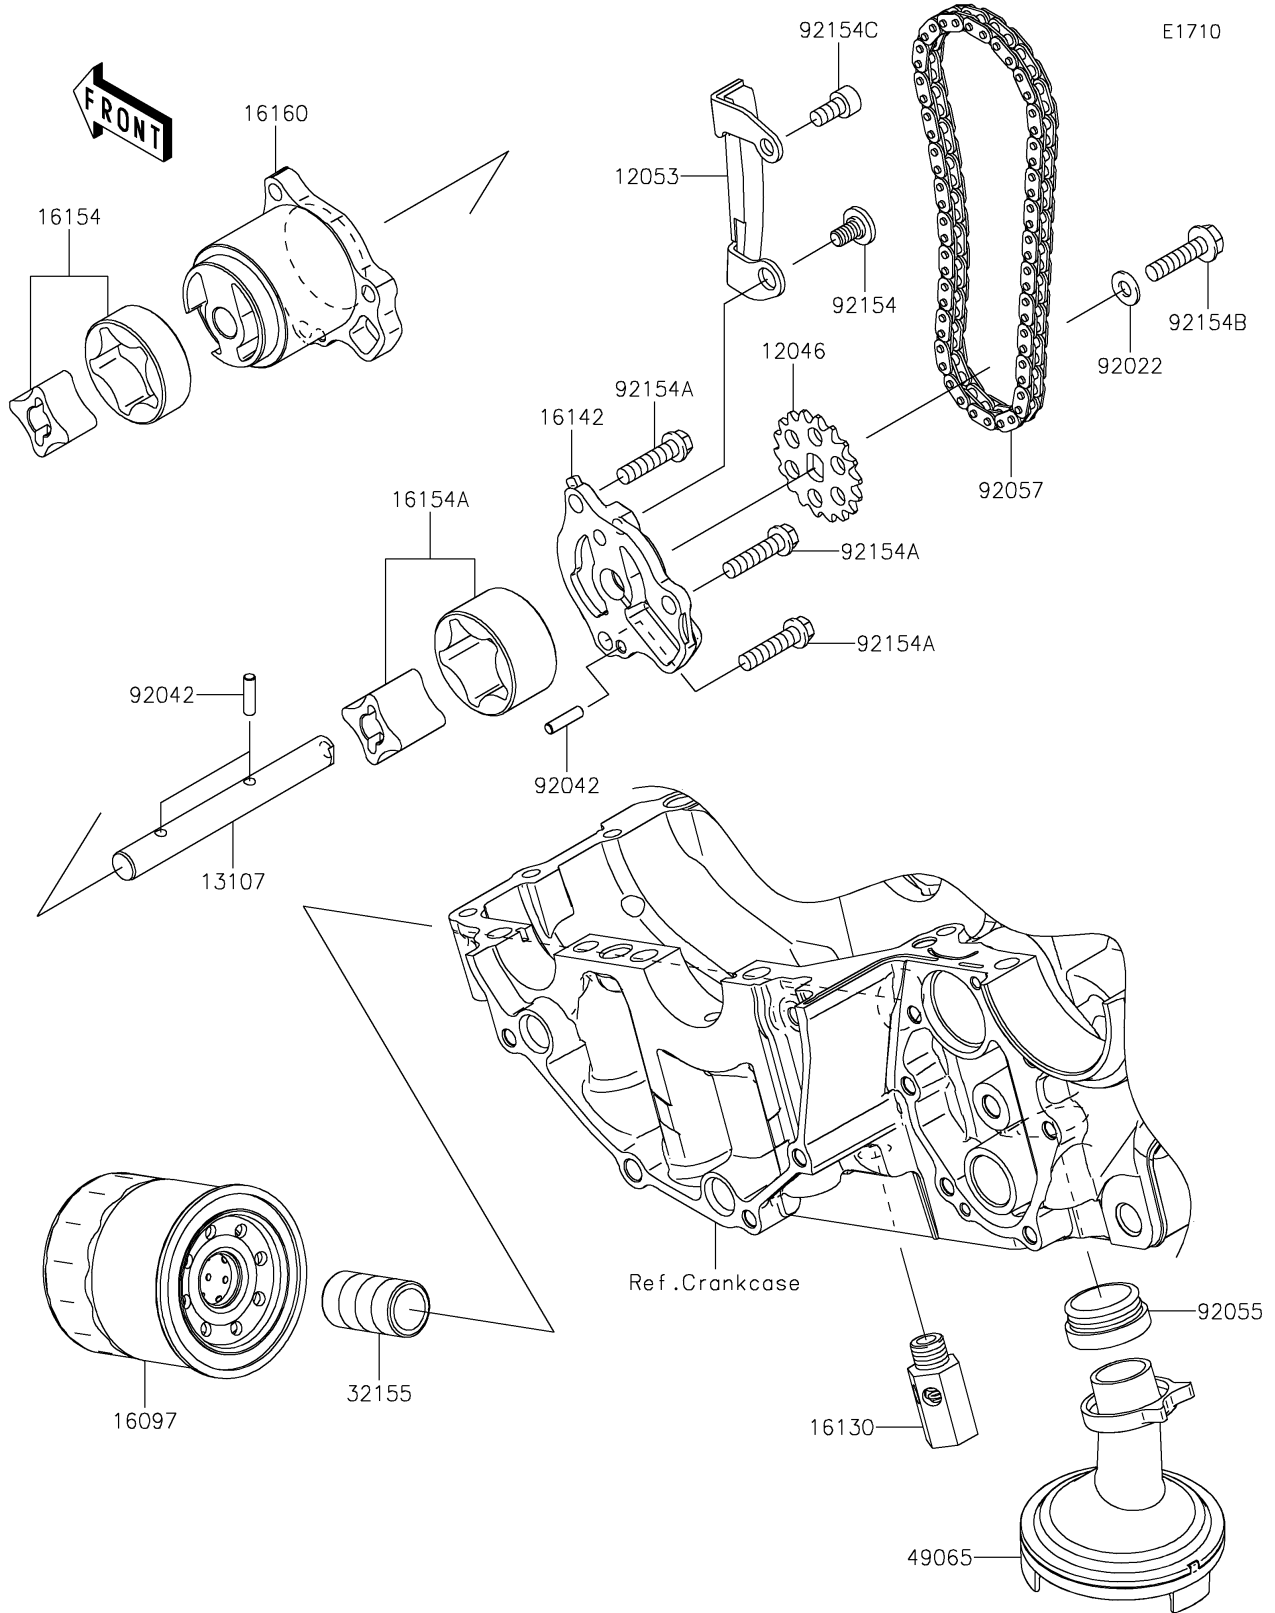

# 2025 Vulcan S CAFÉ PARTS DIAGRAM

## Oil Pump/Oil Filter

## 2025 Vulcan S CAFÉ PARTS LIST

### Oil Pump/Oil Filter

ITEM NAME	PART NUMBER	QUANTITY
SPROCKET,18T,BF04M (Ref # 12046)	12046-0040	1
GUIDE-CHAIN (Ref # 12053)	12053-0071	1
SHAFT,OIL PUMP (Ref # 13107)	13107-0772	1
FILTER-ASSY-OIL (Ref # 16097)	16097-0008	1
VALVE-ASSY-RELIEF (Ref # 16130)	16130-0552	1
COVER-PUMP (Ref # 16142)	16142-0712	1
ROTOR-PUMP,L=14 (Ref # 16154)	16154-0037	1
ROTOR-PUMP,40.56X22 (Ref # 16154A)	16154-1115	1
BODY (Ref # 16160)	16160-0110	1
PIPE,OIL FILTER (Ref # 32155)	32155-0029	1
FILTER-OIL (Ref # 49065)	49065-0708	1
WASHER,6X12.8X1.2 (Ref # 92022)	92022-1827	1
PIN,DOWEL,4X15.8 (Ref # 92042)	92042-014	3
RING-O,OIL FILTER (Ref # 92055)	92055-1354	1
CHAIN,DID 215FD-DHA,56LE (Ref # 92057)	92057-0098	1
BOLT,SOCKET,6X11 (Ref # 92154)	92154-0188	1
BOLT,FLANGED,6X25 (Ref # 92154A)	92154-0783	3
BOLT,FLANGED,6X25 (Ref # 92154B)	92154-0811	1
BOLT,SOCKET,6X12 (Ref # 92154C)	92154-0812	1