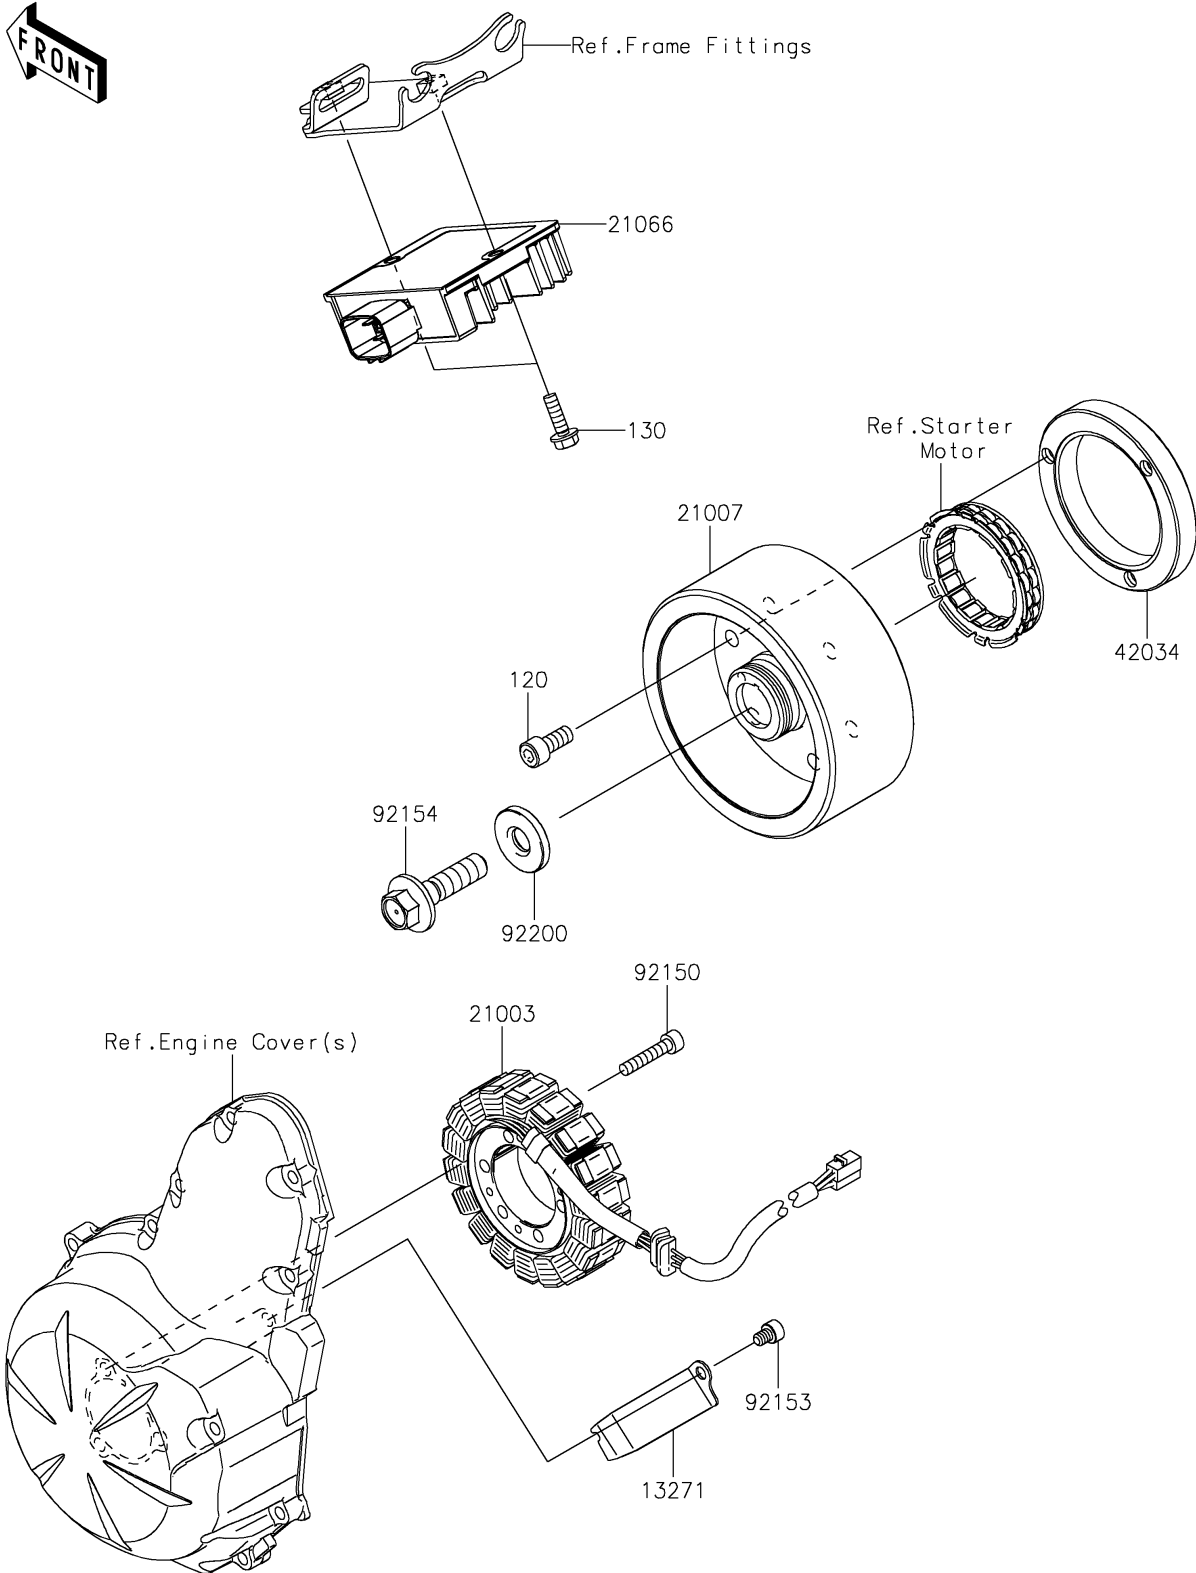

2025 Vulcan S CAFÉ PARTS DIAGRAM

Generator

E1810

2025 Vulcan S CAFÉ PARTS LIST

Generator

ITEM NAME	PART NUMBER	QUANTITY
PLATE (Ref # 13271)	13271-0952	1
STATOR (Ref # 21003)	21003-0206	1
ROTOR (Ref # 21007)	21007-0601	1
REGULATOR-VOLTAGE (Ref # 21066)	21066-0750	1
COUPLING (Ref # 42034)	42034-1143	1
BOLT,SOCKET,6X30 (Ref # 92150)	92150-1433	3
BOLT,SOCKET,6X8 (Ref # 92153)	92153-1414	1
BOLT,FLANGED,12X45 (Ref # 92154)	92154-1812	1
WASHER,12X33X5 (Ref # 92200)	92200-0220	1
BOLT-SOCKET,8X18 (Ref # 120)	120CA0818	3
BOLT-FLANGED,6X20 (Ref # 130)	130BA0620	2