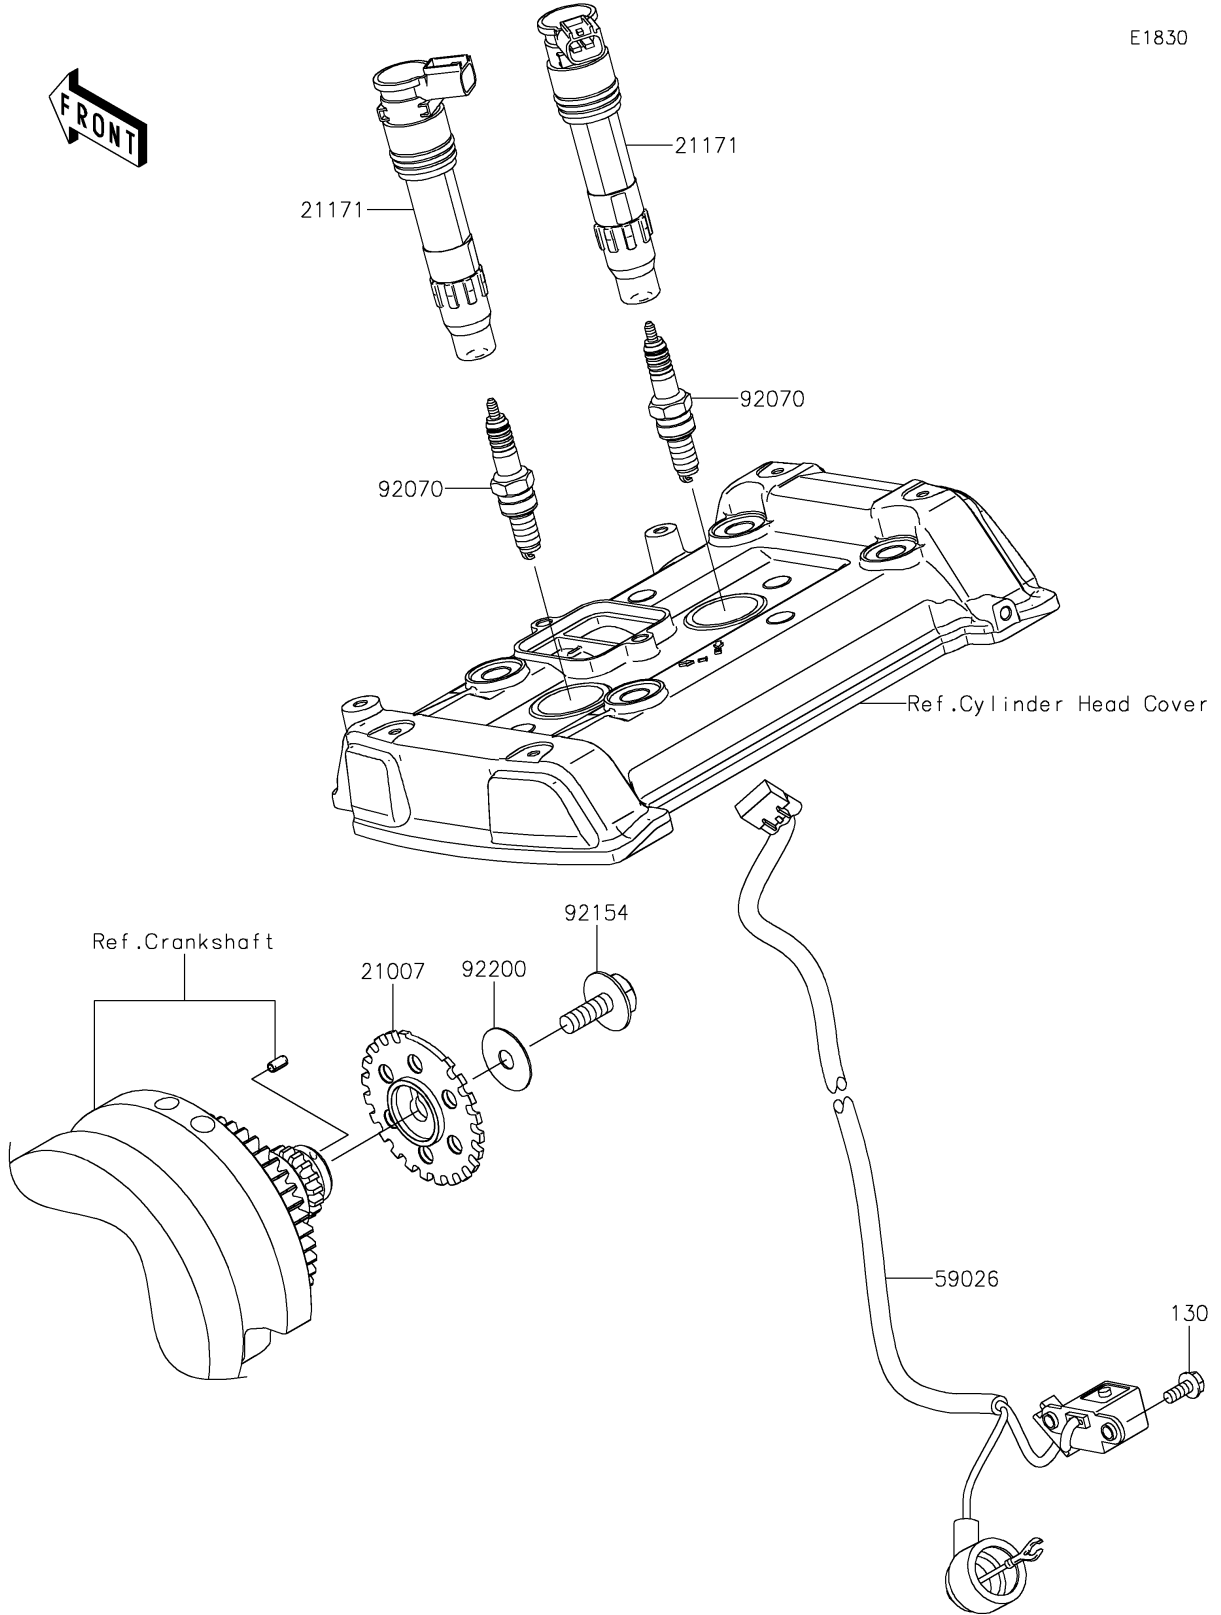

2024 VULCAN[®] S CAFE ABS PARTS DIAGRAM

Ignition System

E1830

2024 VULCAN® S CAFE ABS PARTS LIST

Ignition System

ITEM NAME	PART NUMBER	QUANTITY
ROTOR (Ref # 21007)	21007-0623	1
COIL-ASSY-IGNITION (Ref # 21171)	21171-0033	2
COIL-PULSING (Ref # 59026)	59026-0040	1
PLUG-SPARK,CR9EIA(NGK) (Ref # 92070)	92070-0014	2
BOLT,FLANGED,8X23 (Ref # 92154)	92154-0187	1
WASHER,8.5X28X0.8 (Ref # 92200)	92200-0274	1
BOLT-FLANGED,5X12 (Ref # 130)	130BA0512	2