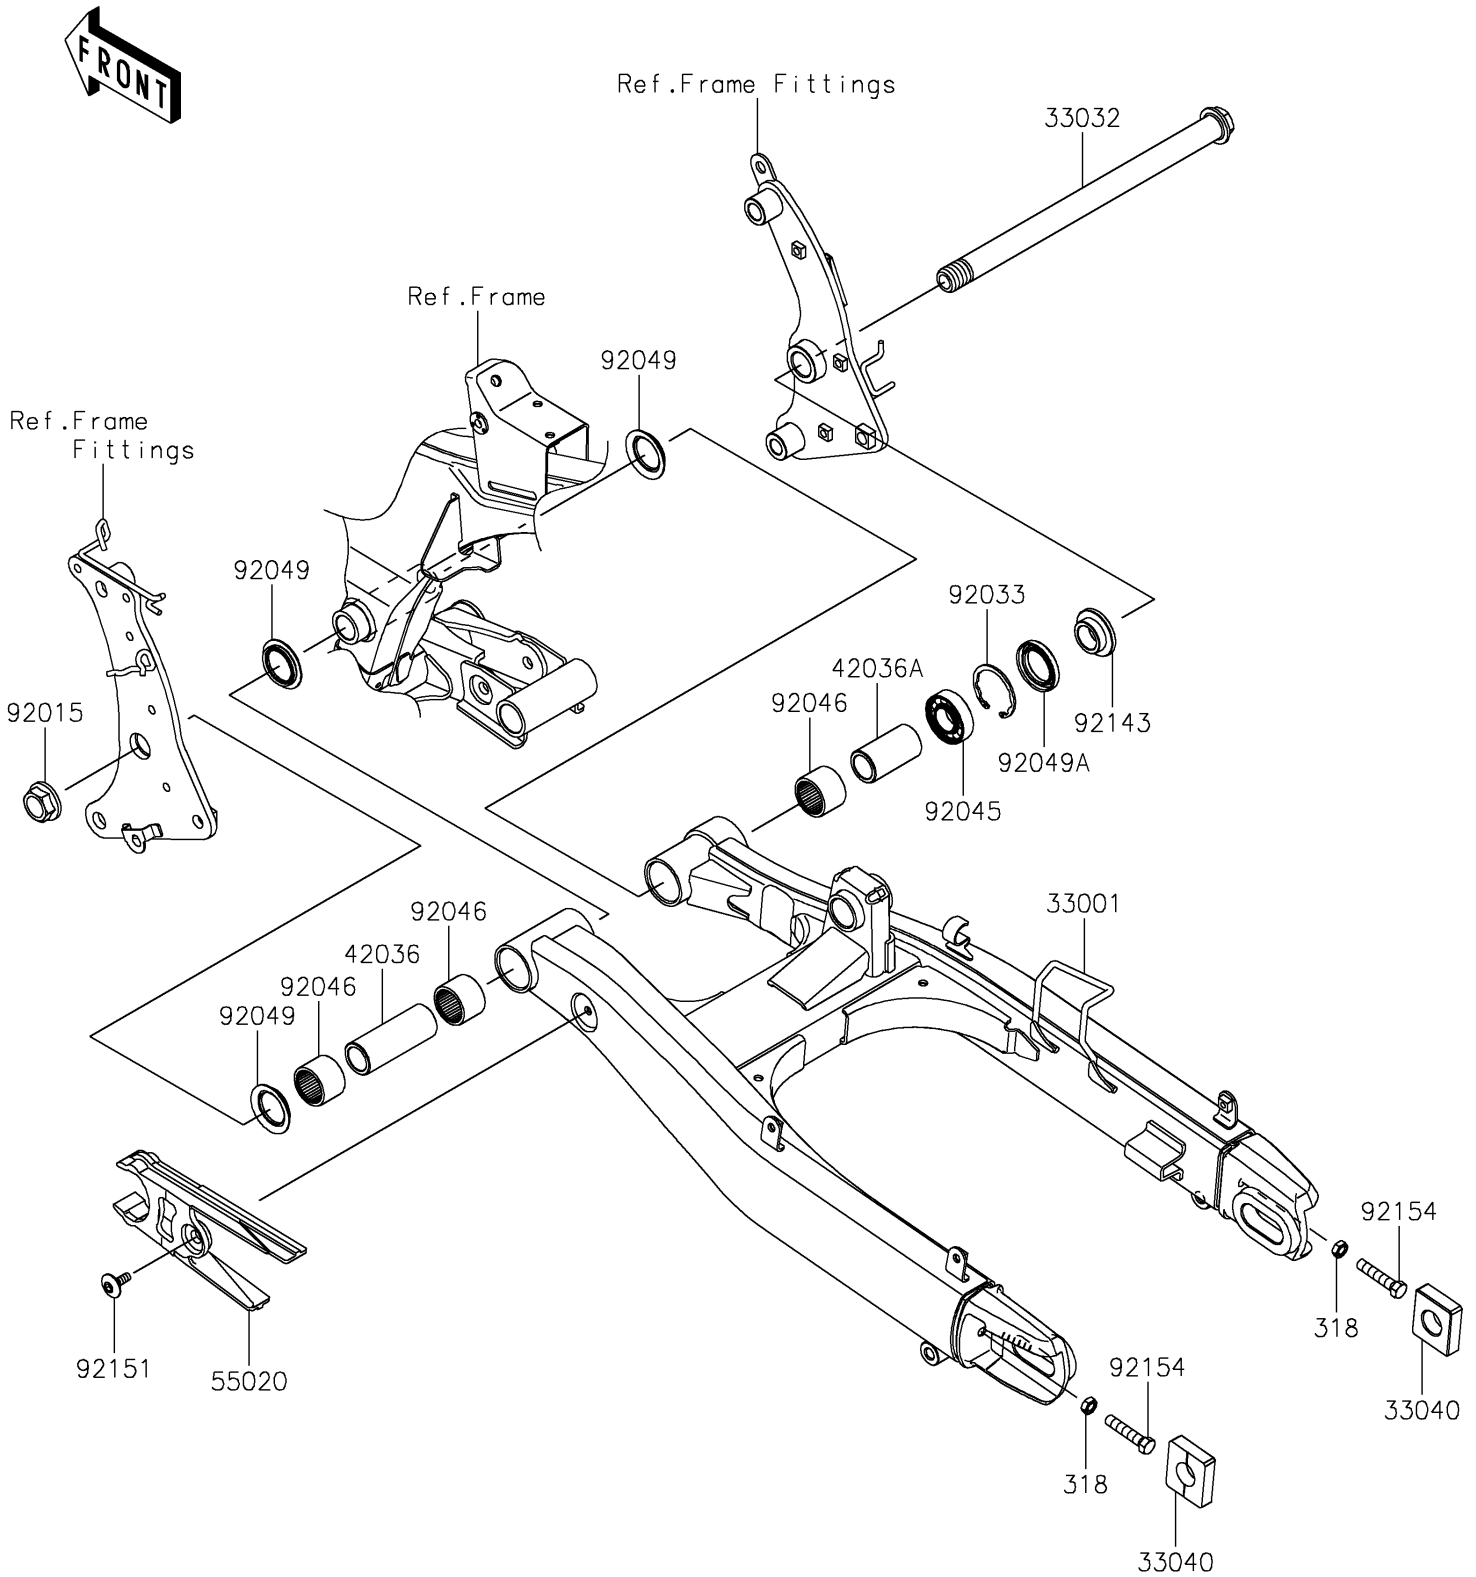

2024 VULCAN® S CAFE ABS PARTS DIAGRAM

Swingarm

F2141

2024 VULCAN® S CAFE ABS PARTS LIST

Swingarm

ITEM NAME	PART NUMBER	QUANTITY
ARM-COMP-SWING,F.S.BLACK (Ref # 33001)	33001-0625-18R	1
SHAFT-SWING ARM,20X300 (Ref # 33032)	33032-0042	1
ADJUSTER-CHAIN (Ref # 33040)	33040-1109	2
SLEEVE,LH,20.1X28X75.8 (Ref # 42036)	42036-0706	1
SLEEVE,RH,20.1X28X52.3 (Ref # 42036A)	42036-0707	1
GUARD,CHAIN (Ref # 55020)	55020-0985	1
NUT,FLANGED,20MM (Ref # 92015)	92015-1724	1
RING-SNAP,42MM (Ref # 92033)	92033-1041	1
BEARING-BALL,6004UL11 (Ref # 92045)	92045-0948	1
BEARING-NEEDLE,BM2824 (Ref # 92046)	92046-1202	3
SEAL-OIL (Ref # 92049)	92049-0132	3
SEAL-OIL (Ref # 92049A)	92049-0138	1
COLLAR,SWING ARM,RH,L=12.5 (Ref # 92143)	92143-1727	1
BOLT,SOCKET,6X18 (Ref # 92151)	92151-1149	1
BOLT,8X40 (Ref # 92154)	92154-0837	2
NUT-HEX-SMALL,8MM (Ref # 318)	318BA0800	2