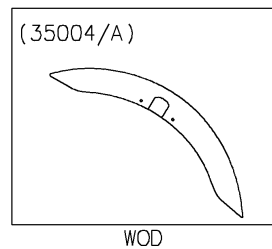

2025 Vulcan S CAFÉ PARTS DIAGRAM

Front Fender(s)

F2171

2025 Vulcan S CAFÉ PARTS LIST

Front Fender(s)

ITEM NAME	PART NUMBER	QUANTITY
FENDER-FRONT,M.M.GRAY (Ref # 35004)	35004-0341-25X	1
FENDER-FRONT,M.M.D.GRAY (Ref # 35004A)	35004-0341-69P	1
BRACE (Ref # 35009)	35009-0039	1
BOLT,SOCKET,5X12 (Ref # 92154)	92154-1471	4
WASHER,5.3X11X1 (Ref # 92200)	92200-0973	4
BOLT-FLANGED,8X16 (Ref # 130)	130BA0816	4