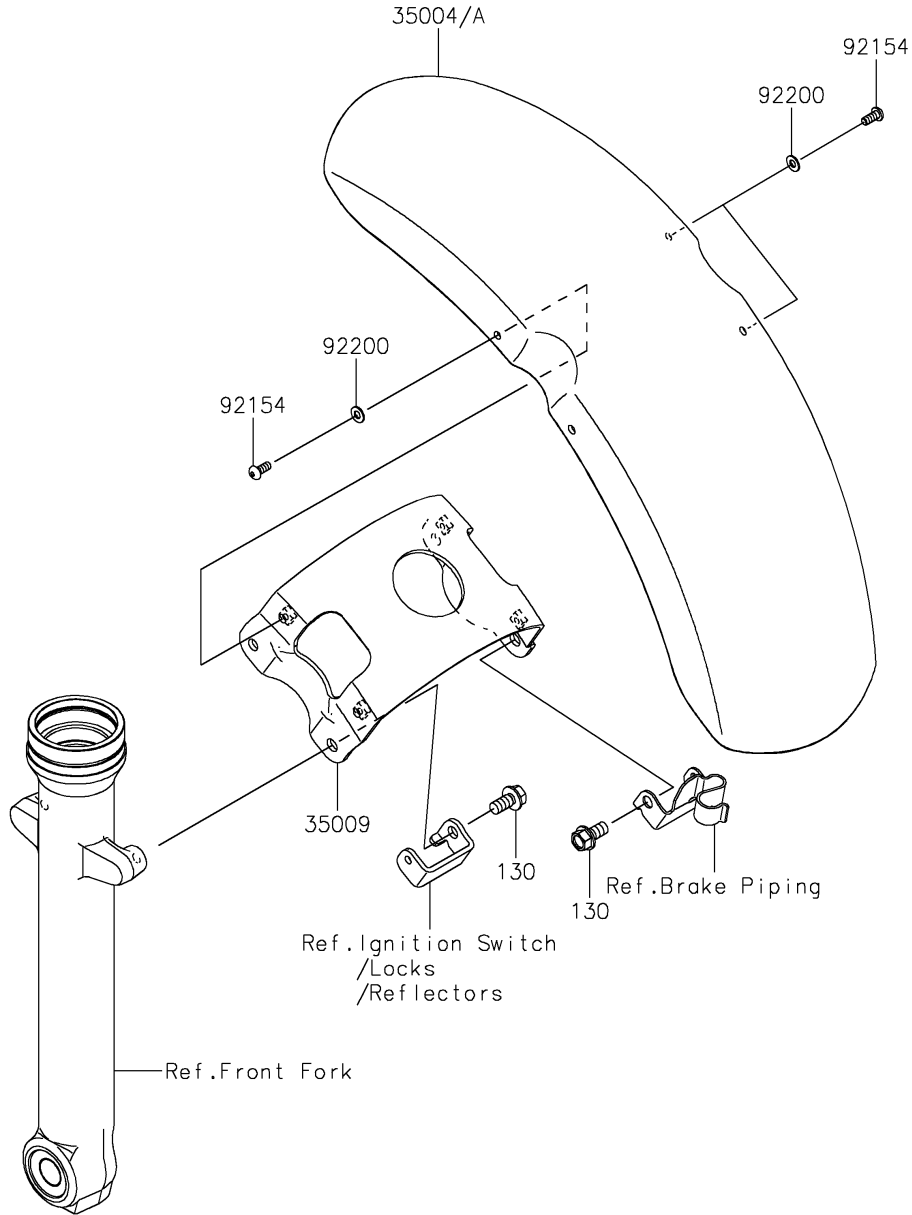

2025 Vulcan S CAFÉ PARTS DIAGRAM

Front Fender(s)

F2171

2025 Vulcan S CAFÉ PARTS LIST

Front Fender(s)

ITEM NAME	PART NUMBER	QUANTITY
FENDER-FRONT,M.M.GRAY (Ref # 35004)	35004-0341-25X	1
FENDER-FRONT,M.M.D.GRAY (Ref # 35004A)	35004-0341-69P	1
BRACE (Ref # 35009)	35009-0039	1
BOLT,SOCKET,5X12 (Ref # 92154)	92154-1471	4
WASHER,5.3X11X1 (Ref # 92200)	92200-0973	4
BOLT-FLANGED,8X16 (Ref # 130)	130BA0816	4