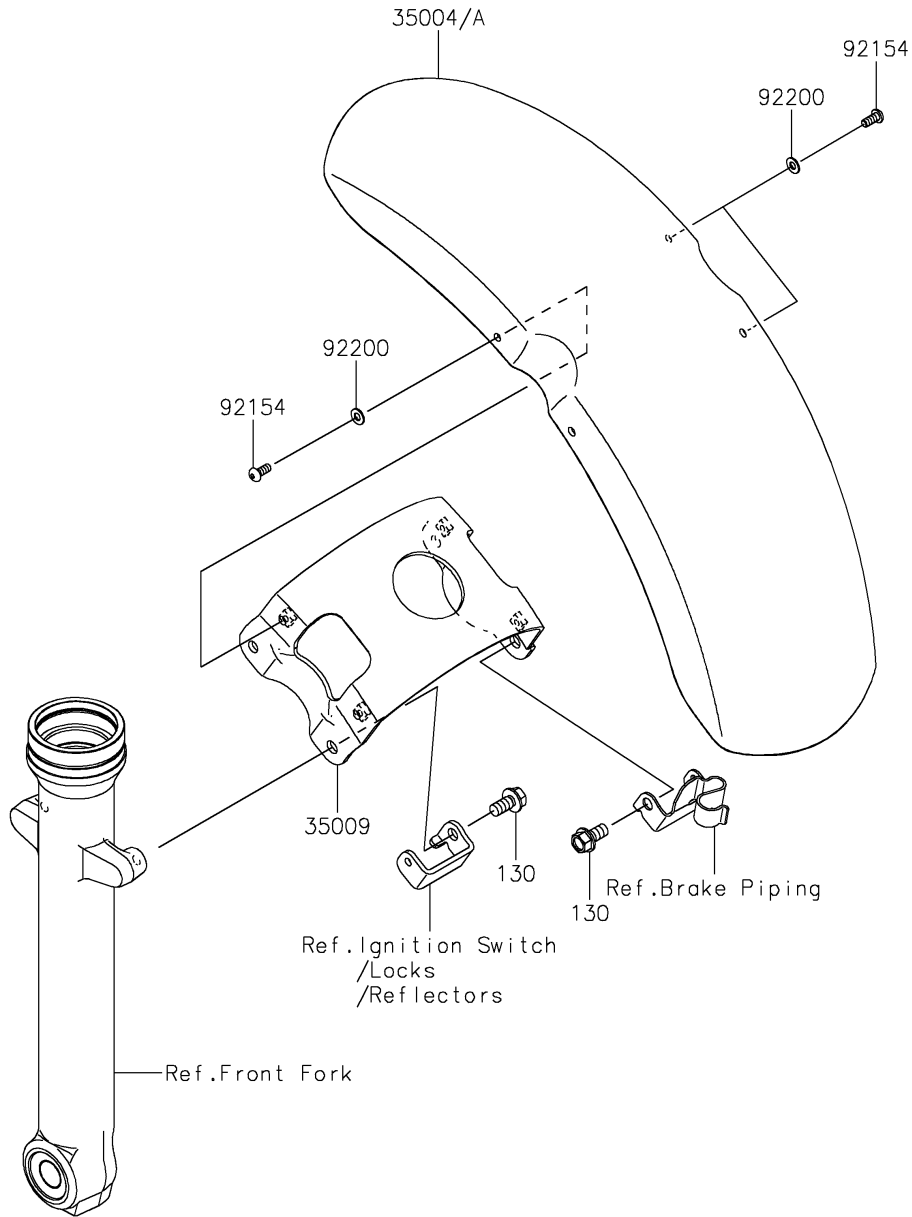

# 2025 Vulcan S CAFÉ PARTS DIAGRAM

Front Fender(s)

F2171

### Front Fender(s)

ITEM NAME	PART NUMBER	QUANTITY
FENDER-FRONT,M.M.GRAY (Ref # 35004)	35004-0341-25X	1
FENDER-FRONT,M.M.D.GRAY (Ref # 35004A)	35004-0341-69P	1
BRACE (Ref # 35009)	35009-0039	1
BOLT,SOCKET,5X12 (Ref # 92154)	92154-1471	4
WASHER,5.3X11X1 (Ref # 92200)	92200-0973	4
BOLT-FLANGED,8X16 (Ref # 130)	130BA0816	4