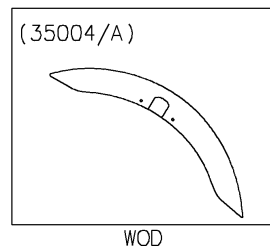

# 2025 Vulcan S CAFÉ PARTS DIAGRAM

Front Fender(s)

F2171

### Front Fender(s)

ITEM NAME	PART NUMBER	QUANTITY
FENDER-FRONT,M.M.GRAY (Ref # 35004)	35004-0341-25X	1
FENDER-FRONT,M.M.D.GRAY (Ref # 35004A)	35004-0341-69P	1
BRACE (Ref # 35009)	35009-0039	1
BOLT,SOCKET,5X12 (Ref # 92154)	92154-1471	4
WASHER,5.3X11X1 (Ref # 92200)	92200-0973	4
BOLT-FLANGED,8X16 (Ref # 130)	130BA0816	4