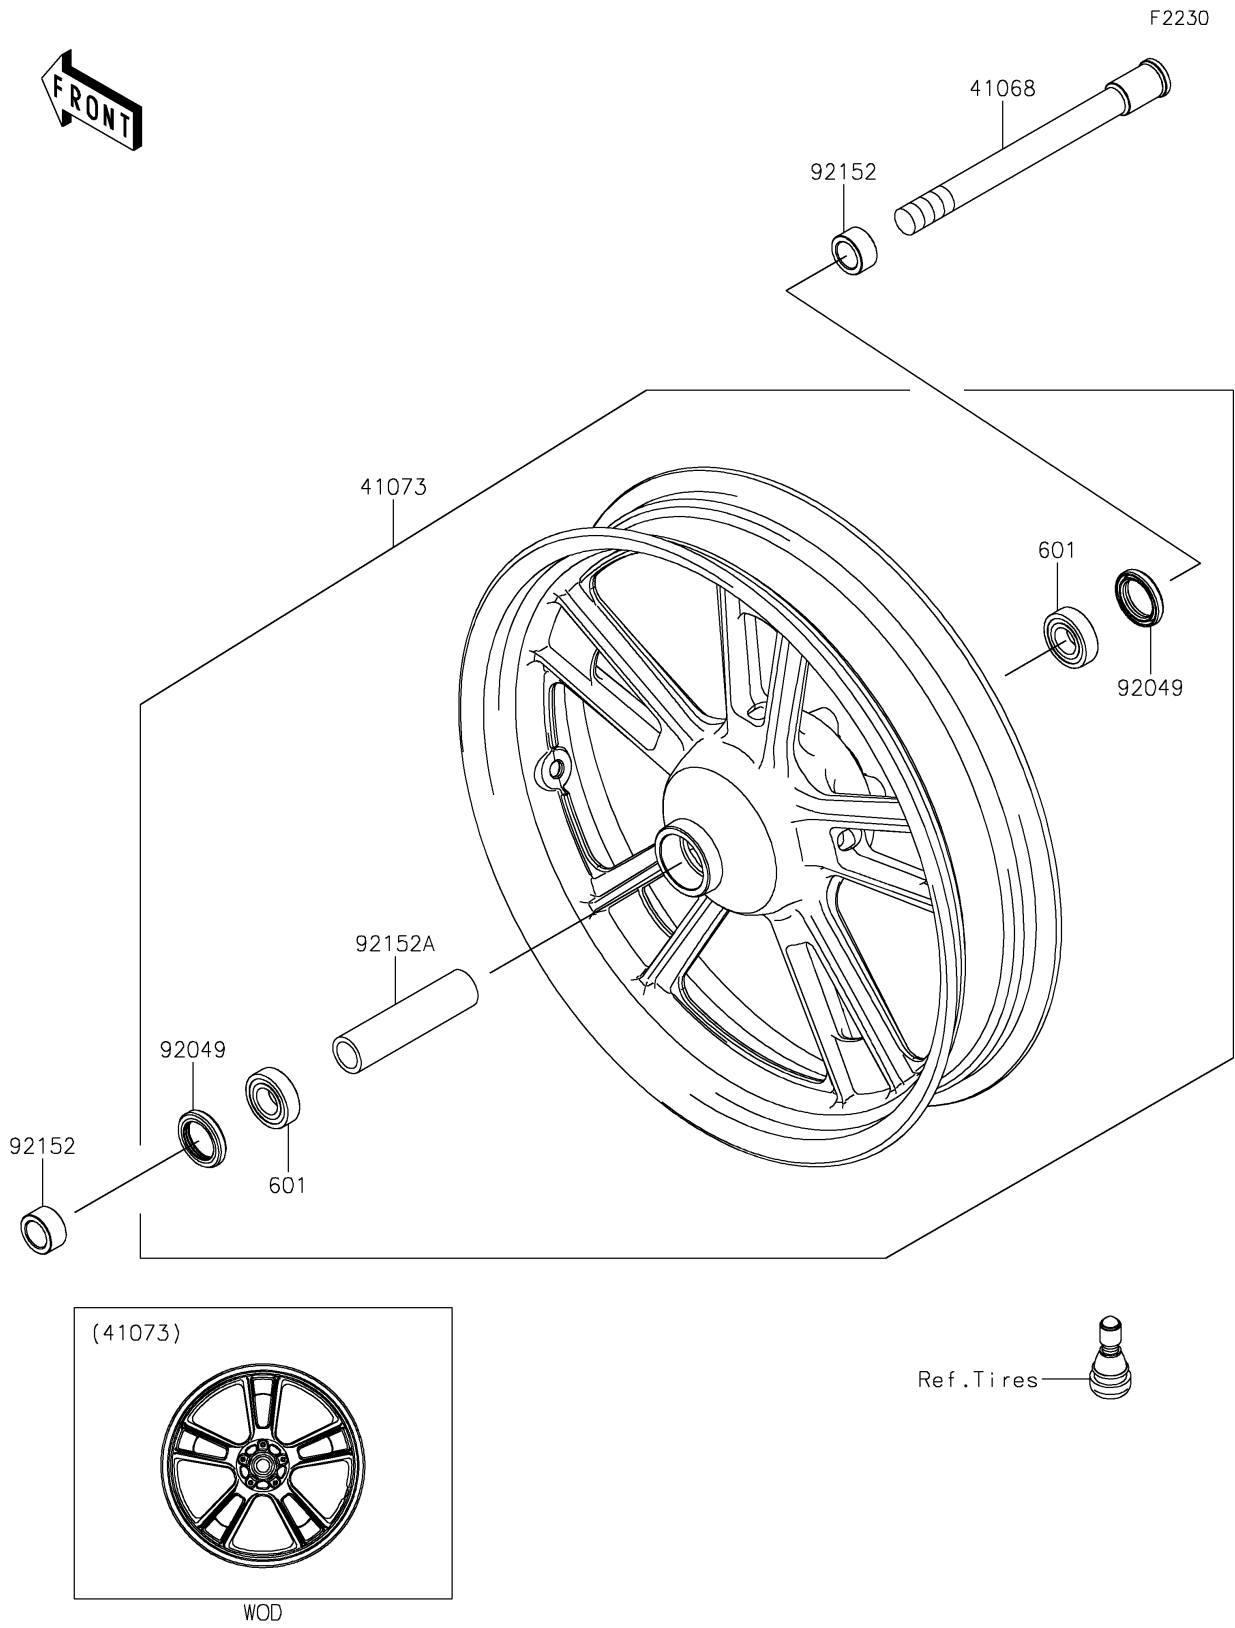

2024 Vulcan S CAFÉ PARTS DIAGRAM

Front Wheel

2024 Vulcan S CAFÉ PARTS LIST

Front Wheel

ITEM NAME	PART NUMBER	QUANTITY
AXLE,FR (Ref # 41068)	41068-0059	1
WHEEL-ASSY,FR,G.BLACK (Ref # 41073)	41073-0653-QT	1
SEAL-OIL,BJN30427 (Ref # 92049)	92049-0130	2
COLLAR,20X30X15.5 (Ref # 92152)	92152-0946	2
COLLAR,20.2X28X115 (Ref # 92152A)	92152-0958	1
BEARING-BALL,#6004UUC3 (Ref # 601)	601B6004UU	2