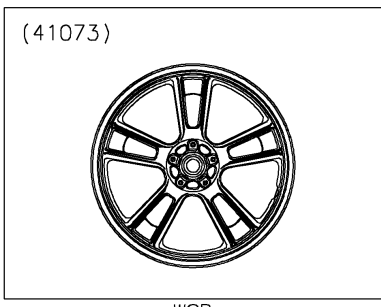

2025 Vulcan S CAFÉ PARTS DIAGRAM

Front Wheel

2025 Vulcan S CAFÉ PARTS LIST

Front Wheel

ITEM NAME	PART NUMBER	QUANTITY
AXLE,FR (Ref # 41068)	41068-0059	1
WHEEL-ASSY,FR,G.BLACK (Ref # 41073)	41073-0653-QT	1
SEAL-OIL,BJN30427 (Ref # 92049)	92049-0130	2
COLLAR,20X30X15.5 (Ref # 92152)	92152-0946	2
COLLAR,20.2X28X115 (Ref # 92152A)	92152-0958	1
BEARING-BALL,#6004UUC3 (Ref # 601)	601B6004UU	2