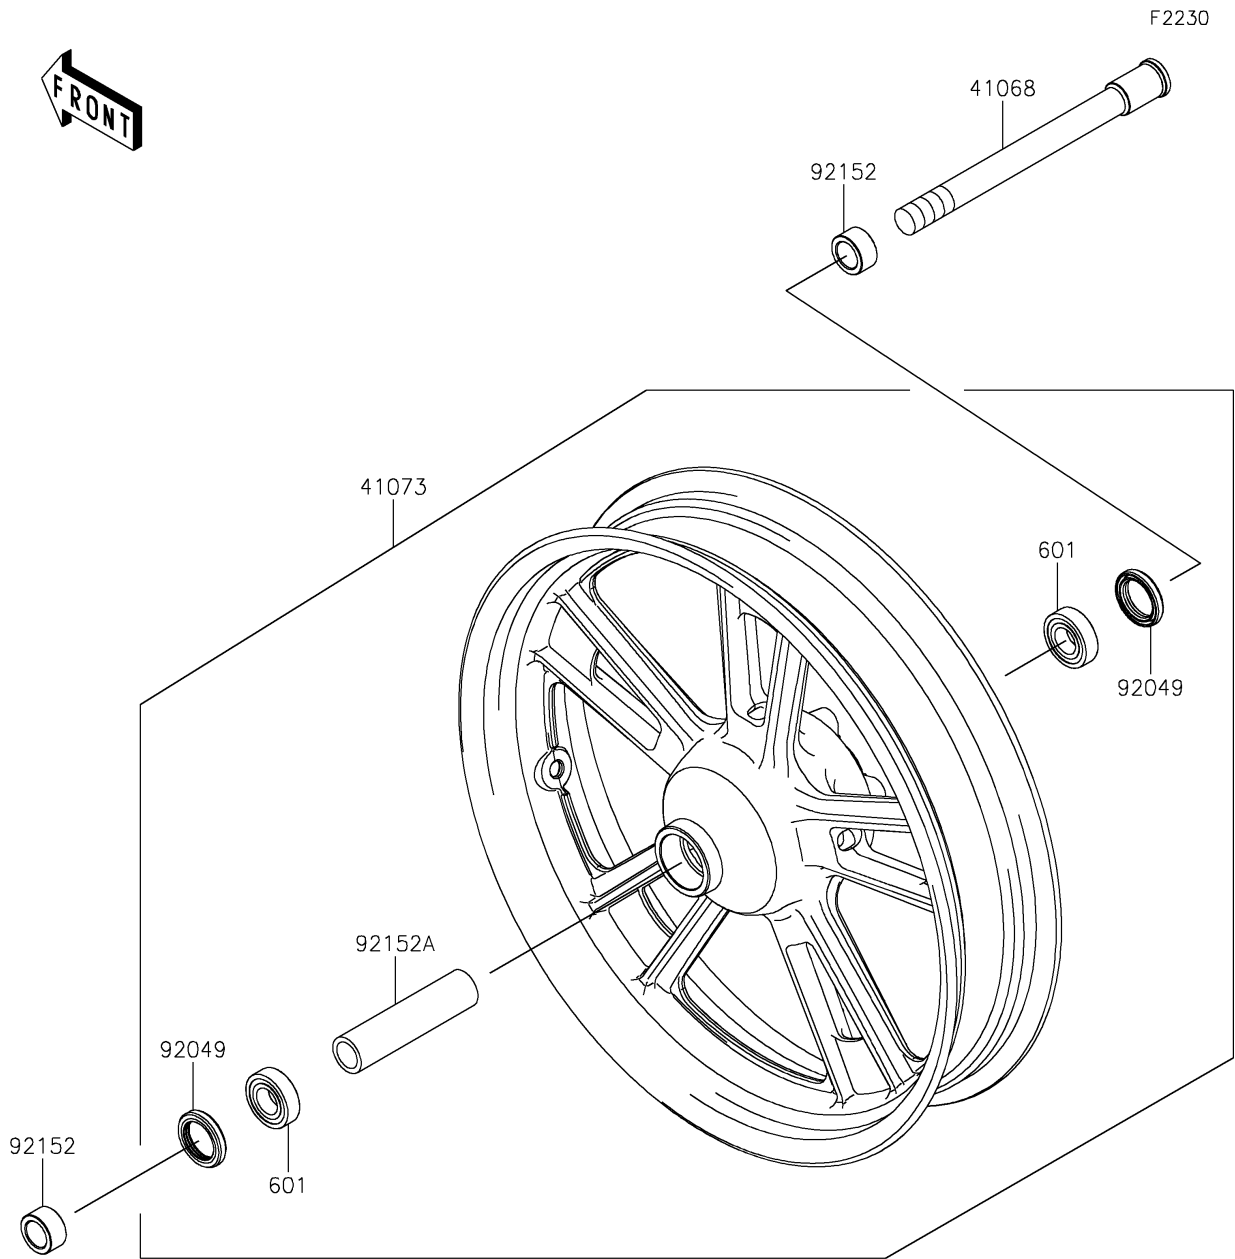

2025 Vulcan S CAFÉ PARTS DIAGRAM

Front Wheel

2025 Vulcan S CAFÉ PARTS LIST

Front Wheel

ITEM NAME	PART NUMBER	QUANTITY
AXLE,FR (Ref # 41068)	41068-0059	1
WHEEL-ASSY,FR,G.BLACK (Ref # 41073)	41073-0653-QT	1
SEAL-OIL,BJN30427 (Ref # 92049)	92049-0130	2
COLLAR,20X30X15.5 (Ref # 92152)	92152-0946	2
COLLAR,20.2X28X115 (Ref # 92152A)	92152-0958	1
BEARING-BALL,#6004UUC3 (Ref # 601)	601B6004UU	2