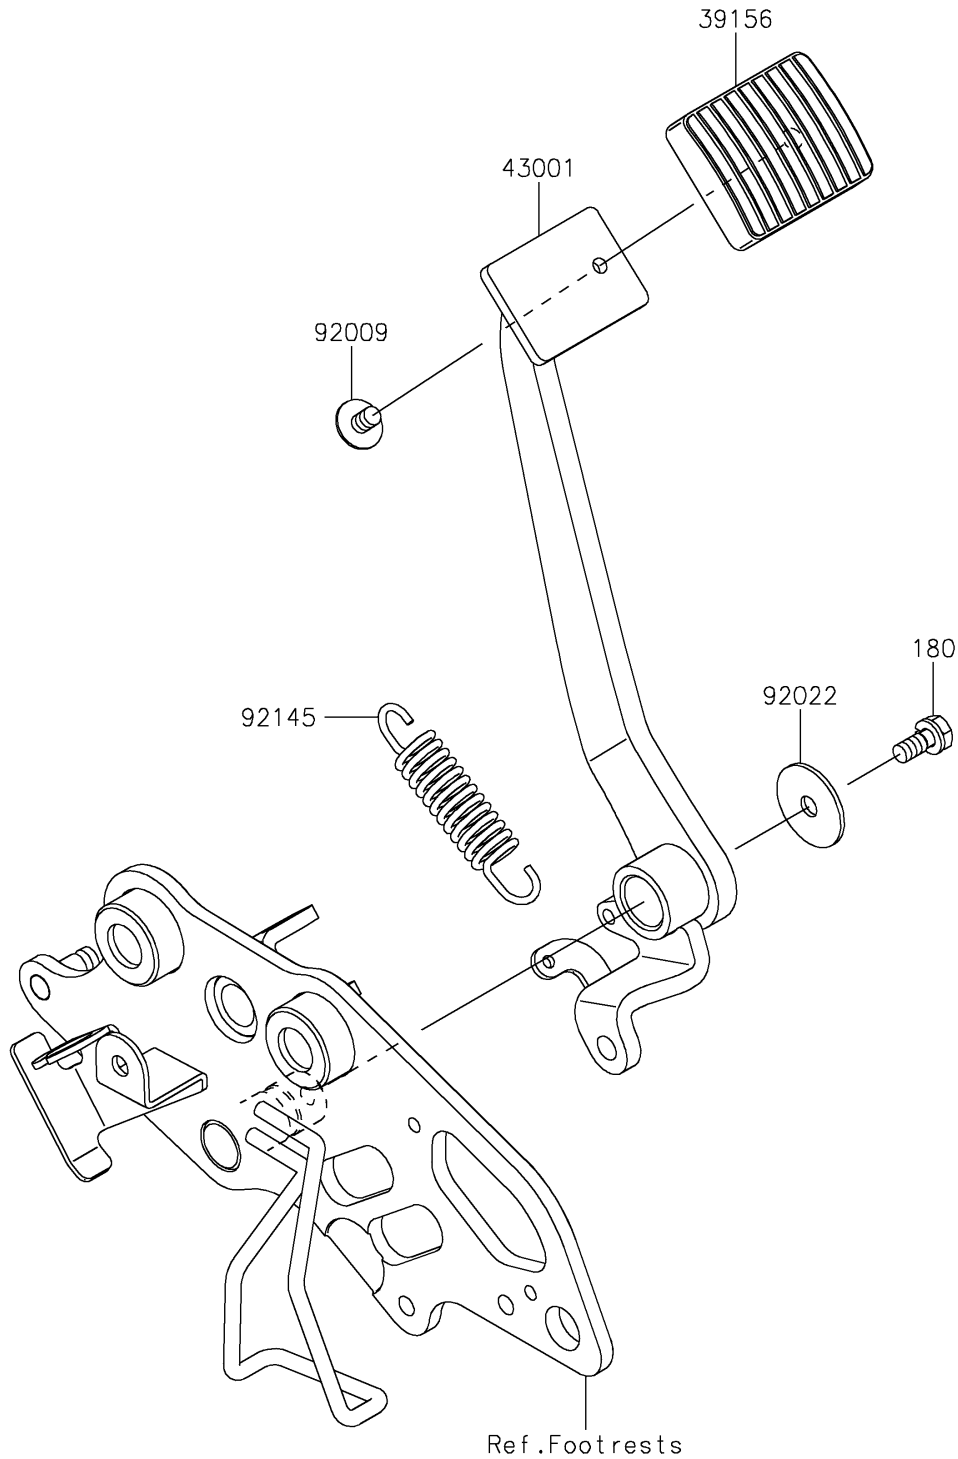

2025 Vulcan S CAFÉ PARTS DIAGRAM

Brake Pedal/Torque Link

F2260

2025 Vulcan S CAFÉ PARTS LIST

Brake Pedal/Torque Link

ITEM NAME	PART NUMBER	QUANTITY
PAD (Ref # 39156)	39156-2695	1
LEVER-BRAKE,PEDAL (Ref # 43001)	43001-0733	1
SCREW,6X8 (Ref # 92009)	92009-1677	1
WASHER,7X28X1.6,BLACK (Ref # 92022)	92022-1392	1
SPRING,BRAKE PEDAL RETURN (Ref # 92145)	92145-1158	1
BOLT-UPSET-WS,6X14 (Ref # 180)	180BB0614	1