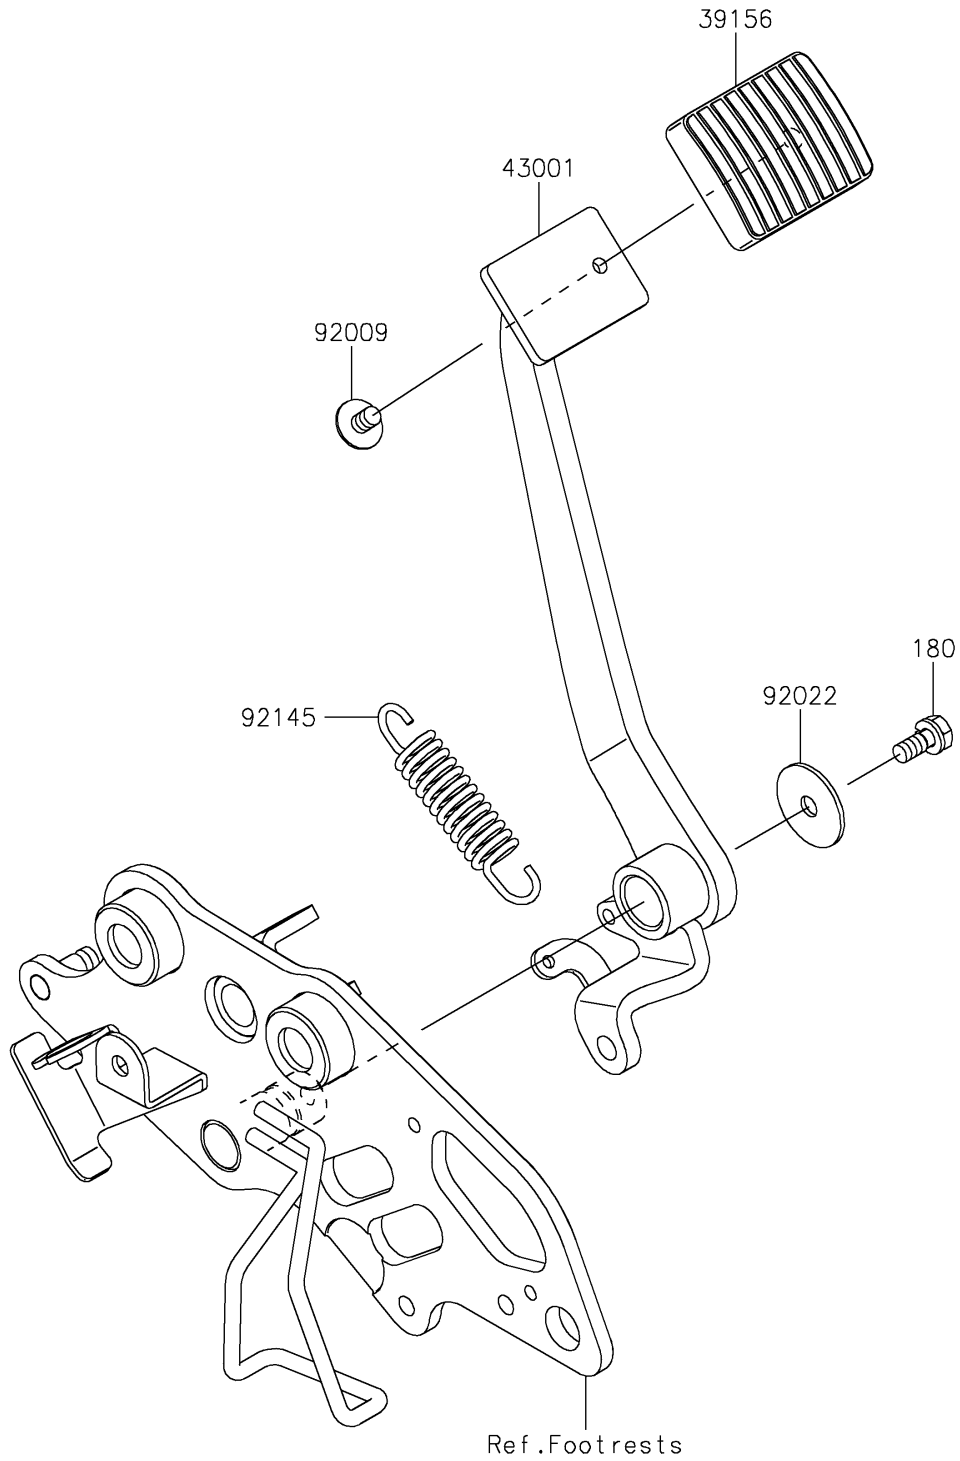

2025 Vulcan S CAFÉ PARTS DIAGRAM

Brake Pedal/Torque Link

F2260

2025 Vulcan S CAFÉ PARTS LIST

Brake Pedal/Torque Link

ITEM NAME	PART NUMBER	QUANTITY
PAD (Ref # 39156)	39156-2695	1
LEVER-BRAKE,PEDAL (Ref # 43001)	43001-0733	1
SCREW,6X8 (Ref # 92009)	92009-1677	1
WASHER,7X28X1.6,BLACK (Ref # 92022)	92022-1392	1
SPRING,BRAKE PEDAL RETURN (Ref # 92145)	92145-1158	1
BOLT-UPSET-WS,6X14 (Ref # 180)	180BB0614	1