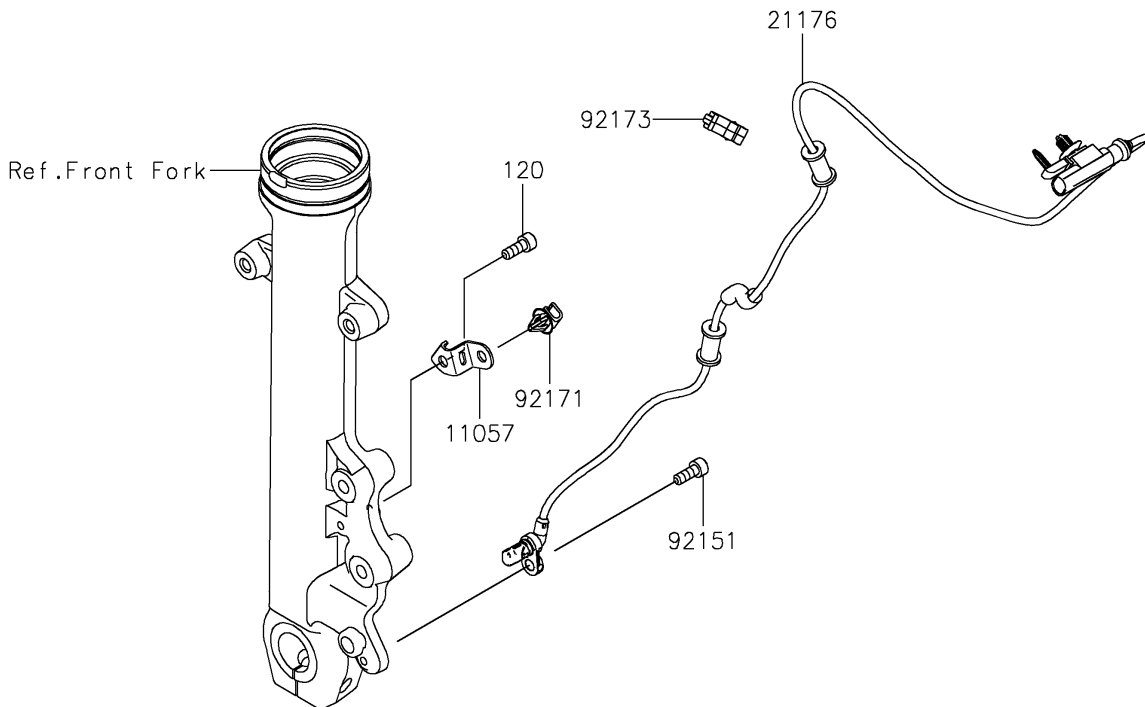

2024 VULCAN® S CAFE ABS PARTS DIAGRAM

Front Master Cylinder

F2291

2024 VULCAN® S CAFE ABS PARTS LIST

Front Master Cylinder

ITEM NAME	PART NUMBER	QUANTITY
BRACKET,FORK OUTER TUBE,LWR (Ref # 11057)	11057-0628	1
LEVER-COMP,FRONT BRAKE (Ref # 13236)	13236-0140	1
PLATE (Ref # 13272)	13272-0573	1
SENSOR,FR WHEEL SPEED (Ref # 21176)	21176-0953	1
SWITCH,BRAKE (Ref # 27010)	27010-0762	1
CYLINDER-ASSY-MASTER,FR (Ref # 43015)	43015-0606	1
PISTON-COMP-BRAKE (Ref # 43020)	43020-1095	1
STOPPER-BRAKE,PISTON (Ref # 43022)	43022-1010	1
CAP-BRAKE (Ref # 43026)	43026-0019	1
PLATE-DIAPHRAGM (Ref # 43027)	43027-0008	1
DIAPHRAGM (Ref # 43028)	43028-0015	1
HOLDER-BRAKE,MASTER CYLINDER (Ref # 43034)	43034-0049	1
COVER-SEAL,MASTER CYLINDER (Ref # 49016)	49016-1044	1
BOLT,LEVER SET,BLACK (Ref # 92002)	92002-1322	1
BOLT,SCREW,4X12 (Ref # 92002A)	92002-1323	1
NUT,FLANGED,6MM (Ref # 92015)	92015-1528	1
BOLT (Ref # 92151)	92151-1166	1
CLAMP (Ref # 92171)	92171-0640	1
SCREW,4X20 (Ref # 92172)	92172-0320	2
CLAMP,HOSE&SENSOR LINE (Ref # 92173)	92173-1613	1
BOLT-SOCKET,6X16 (Ref # 120)	120CA0616	1
BOLT-SOCKET,6X22 (Ref # 120A)	120CB0622	2