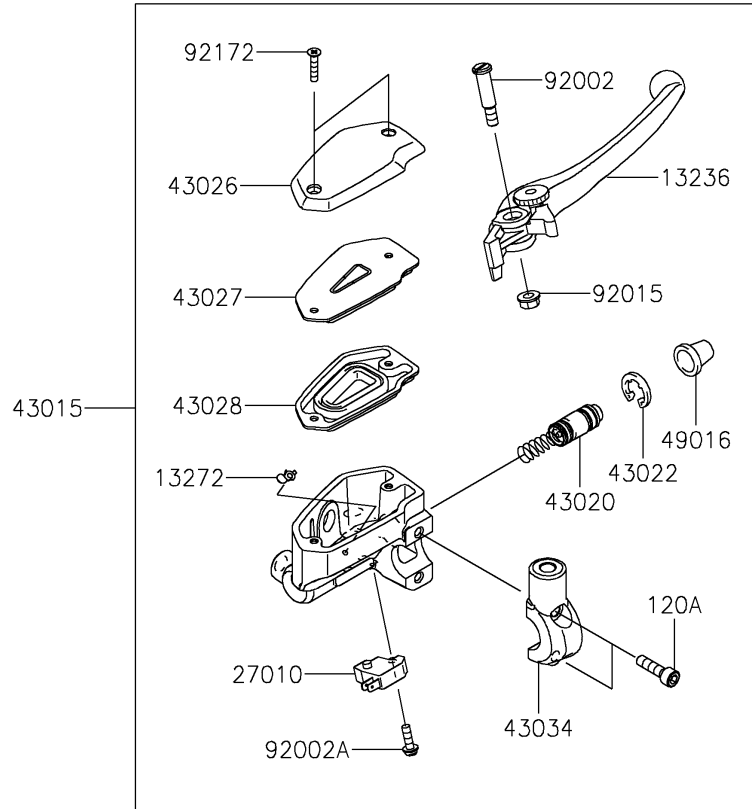

2024 VULCAN® S CAFE ABS PARTS DIAGRAM

Front Master Cylinder

F2291

2024 VULCAN® S CAFE ABS PARTS LIST

Front Master Cylinder

ITEM NAME	PART NUMBER	QUANTITY
BRACKET,FORK OUTER TUBE,LWR (Ref # 11057)	11057-0628	1
LEVER-COMP,FRONT BRAKE (Ref # 13236)	13236-0140	1
PLATE (Ref # 13272)	13272-0573	1
SENSOR,FR WHEEL SPEED (Ref # 21176)	21176-0953	1
SWITCH,BRAKE (Ref # 27010)	27010-0762	1
CYLINDER-ASSY-MASTER,FR (Ref # 43015)	43015-0606	1
PISTON-COMP-BRAKE (Ref # 43020)	43020-1095	1
STOPPER-BRAKE,PISTON (Ref # 43022)	43022-1010	1
CAP-BRAKE (Ref # 43026)	43026-0019	1
PLATE-DIAPHRAGM (Ref # 43027)	43027-0008	1
DIAPHRAGM (Ref # 43028)	43028-0015	1
HOLDER-BRAKE,MASTER CYLINDER (Ref # 43034)	43034-0049	1
COVER-SEAL,MASTER CYLINDER (Ref # 49016)	49016-1044	1
BOLT,LEVER SET,BLACK (Ref # 92002)	92002-1322	1
BOLT,SCREW,4X12 (Ref # 92002A)	92002-1323	1
NUT,FLANGED,6MM (Ref # 92015)	92015-1528	1
BOLT (Ref # 92151)	92151-1166	1
CLAMP (Ref # 92171)	92171-0640	1
SCREW,4X20 (Ref # 92172)	92172-0320	2
CLAMP,HOSE&SENSOR LINE (Ref # 92173)	92173-1613	1
BOLT-SOCKET,6X16 (Ref # 120)	120CA0616	1
BOLT-SOCKET,6X22 (Ref # 120A)	120CB0622	2