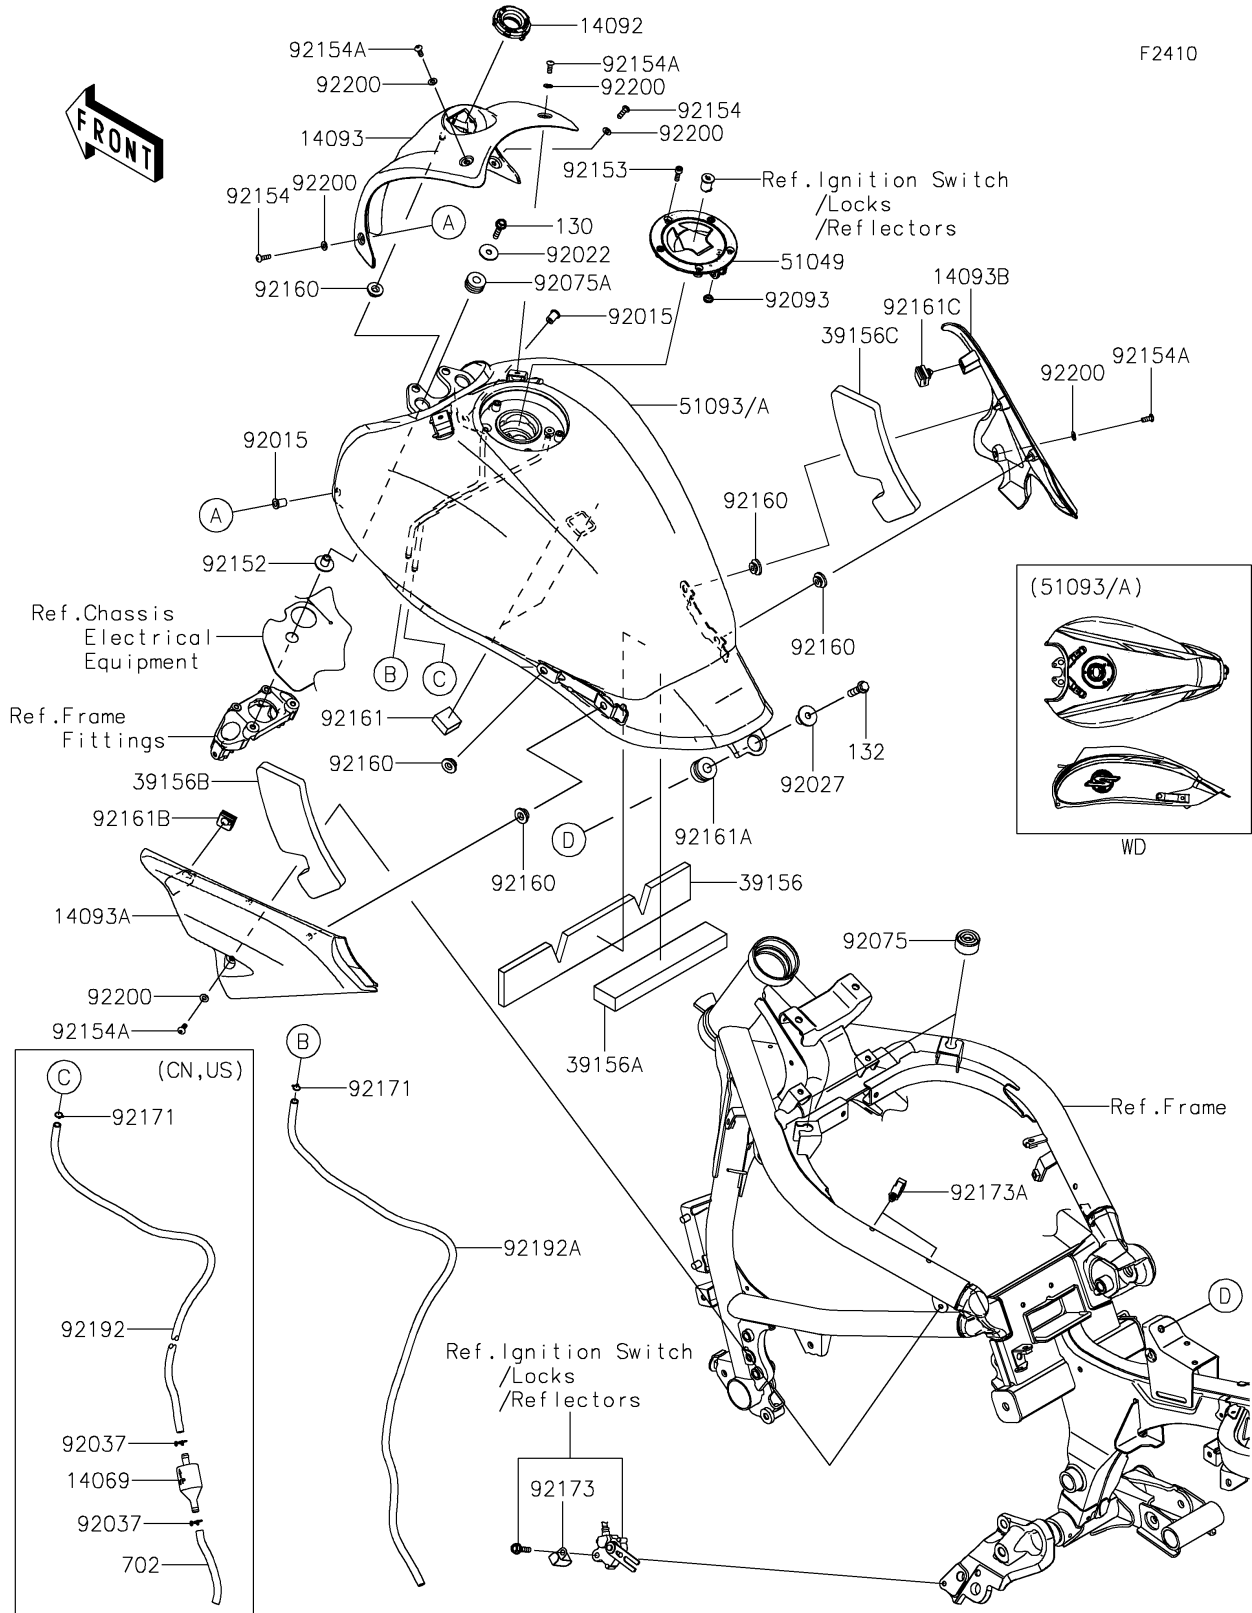

2025 Vulcan S CAFÉ PARTS DIAGRAM

Fuel Tank

2025 Vulcan S CAFÉ PARTS LIST

Fuel Tank

ITEM NAME	PART NUMBER	QUANTITY
BREATHER (Ref # 14069)	14069-0703	1
COVER,IGNITION SW. (Ref # 14092)	14092-1033	1
COVER,TANK,FR,F.S.BLACK (Ref # 14093)	14093-0105-18T	1
COVER,TANK,LH (Ref # 14093A)	14093-0106	1
COVER,TANK,RH (Ref # 14093B)	14093-0107	1
PAD,53X334X10 (Ref # 39156)	39156-1833	1
PAD,38X200X20 (Ref # 39156A)	39156-1893	1
PAD,TANK COVER,LH (Ref # 39156B)	39156-1929	1
PAD,TANK COVER,RH (Ref # 39156C)	39156-1930	1
CAP-TANK,FUEL (Ref # 51049)	51049-0749	1
TANK-COMP-FUEL,M.M.D.GRAY+BLK (Ref # 51093)	51093-5215-69T	1
TANK-COMP-FUEL,M.M.GRAY+BLK (Ref # 51093A)	51093-5474-76L	1
NUT,WELL,5MM (Ref # 92015)	92015-1757	2
WASHER,7X24X1.6 (Ref # 92022)	92022-228	2
COLLAR,L=19.3 (Ref # 92027)	92027-1780	1
CLAMP,TUBE (Ref # 92037)	92037-147	2
DAMPER (Ref # 92075)	92075-015	2
DAMPER,10X24X12 (Ref # 92075A)	92075-1690	2
SEAL,FUEL TANK CAP (Ref # 92093)	92093-1030	1
COLLAR,6.5X10X13.1 (Ref # 92152)	92152-0910	2
BOLT,SOCKET,5X16 (Ref # 92153)	92153-1616	3
BOLT,SOCKET,5X16 (Ref # 92154)	92154-1470	2
BOLT,SOCKET,5X12 (Ref # 92154A)	92154-1471	4
DAMPER (Ref # 92160)	92160-1613	6
DAMPER,T=13 (Ref # 92161)	92161-0792	2
DAMPER,12X28X17 (Ref # 92161A)	92161-1494	1
DAMPER,TANK COVER,LH (Ref # 92161B)	92161-1679	1
DAMPER,TANK COVER,RH (Ref # 92161C)	92161-1744	1
CLAMP,8X0.7 (Ref # 92171)	92171-1973	1

2025 Vulcan S CAFÉ PARTS LIST

Fuel Tank

ITEM NAME	PART NUMBER	QUANTITY
CLAMP (Ref # 92173)	92173-0833	1
CLAMP,HOLDER CLIP (Ref # 92173A)	92173-0868	2
TUBE,BREATHER,6X9X720 (Ref # 92192)	92192-1389	1
TUBE,DRAIN,6X9X870 (Ref # 92192A)	92192-1433	1
WASHER,5.3X11X1 (Ref # 92200)	92200-0973	6
BOLT-FLANGED,6X25 (Ref # 130)	130CA0625	2
BOLT-FLANGED-SMALL,8X30 (Ref # 132)	132BA0830	1
TUBE-RUBBER,7X10X100 (Ref # 702)	702A07100	1
CLAMP,8X0.7 (Ref # 92171)	92171-1973	2