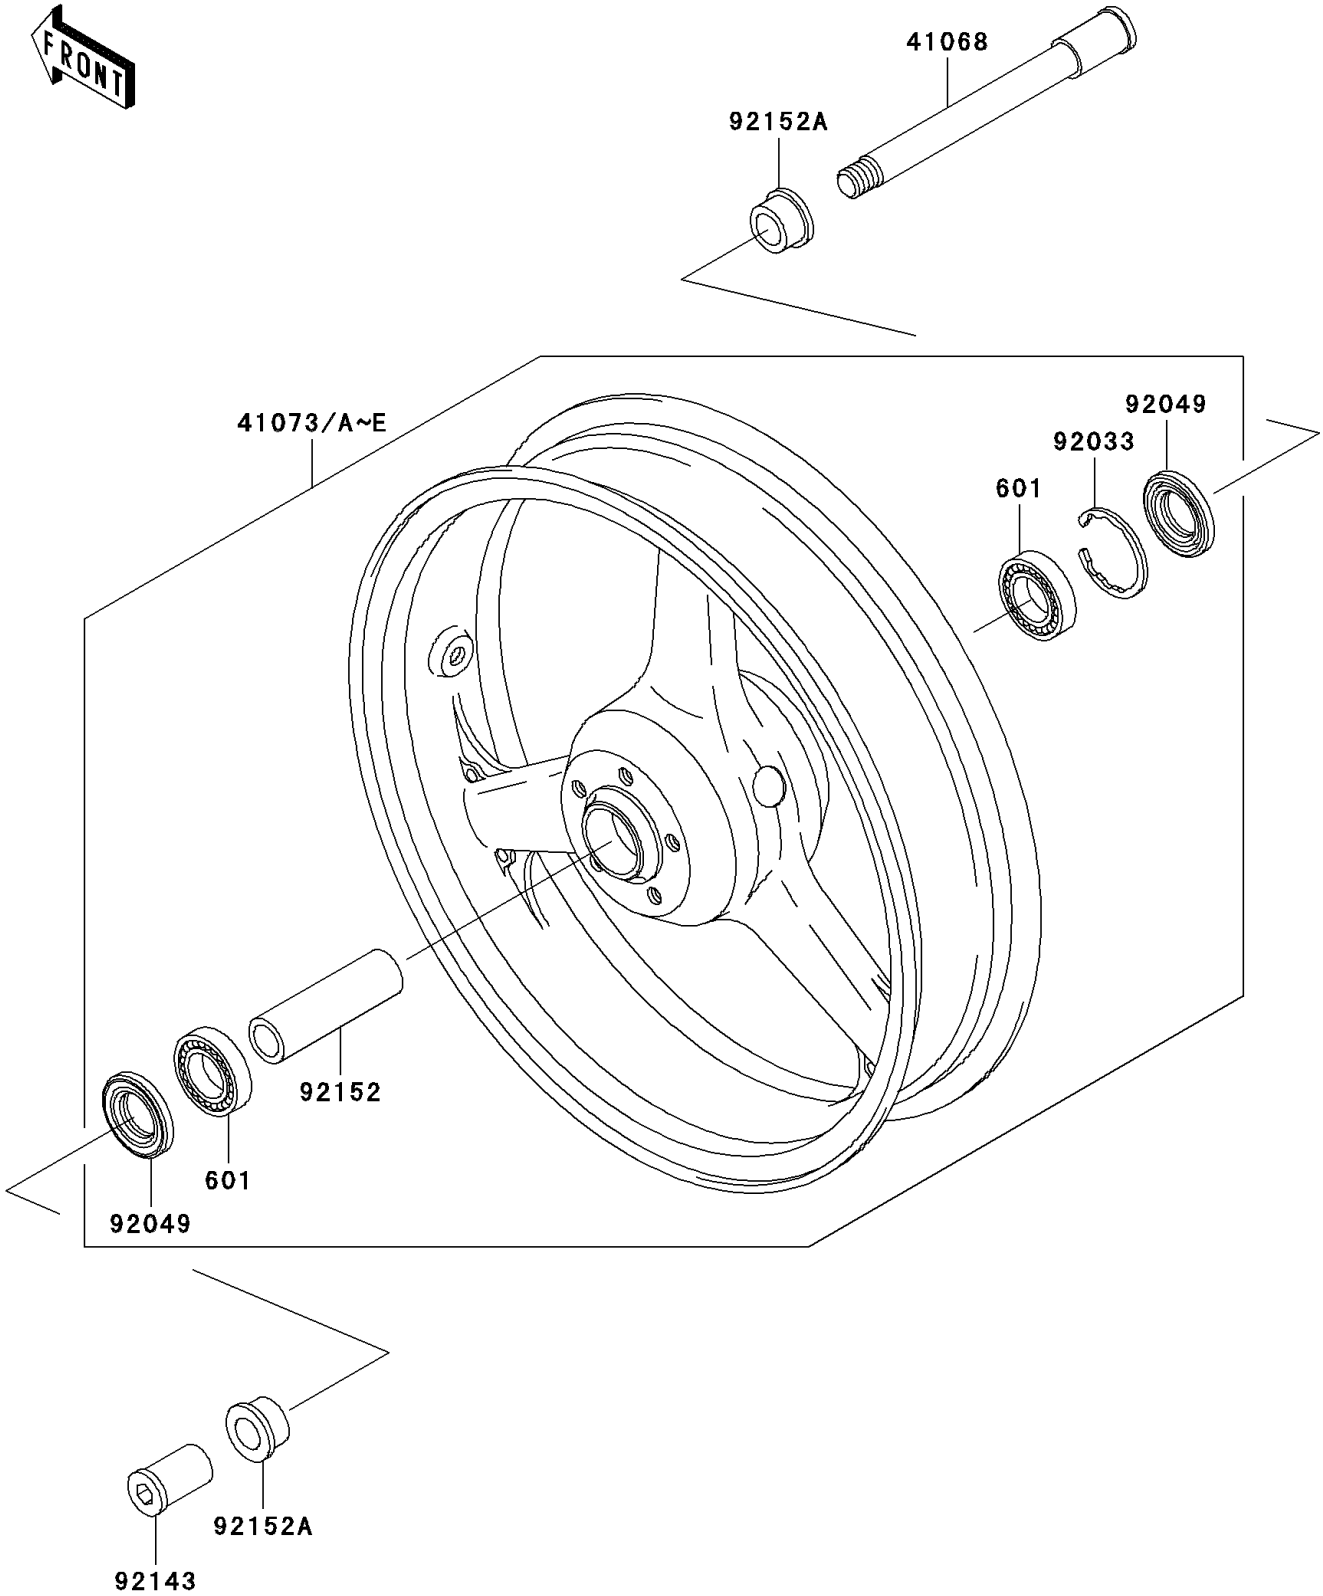

# 2001 Ninja® ZX™-6R PARTS DIAGRAM

Front Wheel

F2230

## 2001 Ninja® ZX™-6R PARTS LIST

### Front Wheel

ITEM NAME	PART NUMBER	QUANTITY
BEARING-BALL,#6005UU (Ref # 601)	601B6005UU	2
AXLE,FR (Ref # 41068)	41068-1426	1
WHEEL-ASSY,FR,L.GREEN (Ref # 41073)	41073-1633-CJ	1
WHEEL-ASSY,FR,M.L.BLUE (Ref # 41073B)	41073-1633-E7	1
WHEEL-ASSY,FR,YELLOW (Ref # 41073E)	41073-1633-9I	1
RING-SNAP,47MM (Ref # 92033)	92033-1042	1
SEAL-OIL,BJN 32 47 5 (Ref # 92049)	92049-1377	2
COLLAR,FR AXLE,LH,L=44.5 (Ref # 92143)	92143-1478	1
COLLAR,FR HUB,L=98 (Ref # 92152)	92152-1079	1
COLLAR,FR AXLE,L=21.5 (Ref # 92152A)	92152-1251	2