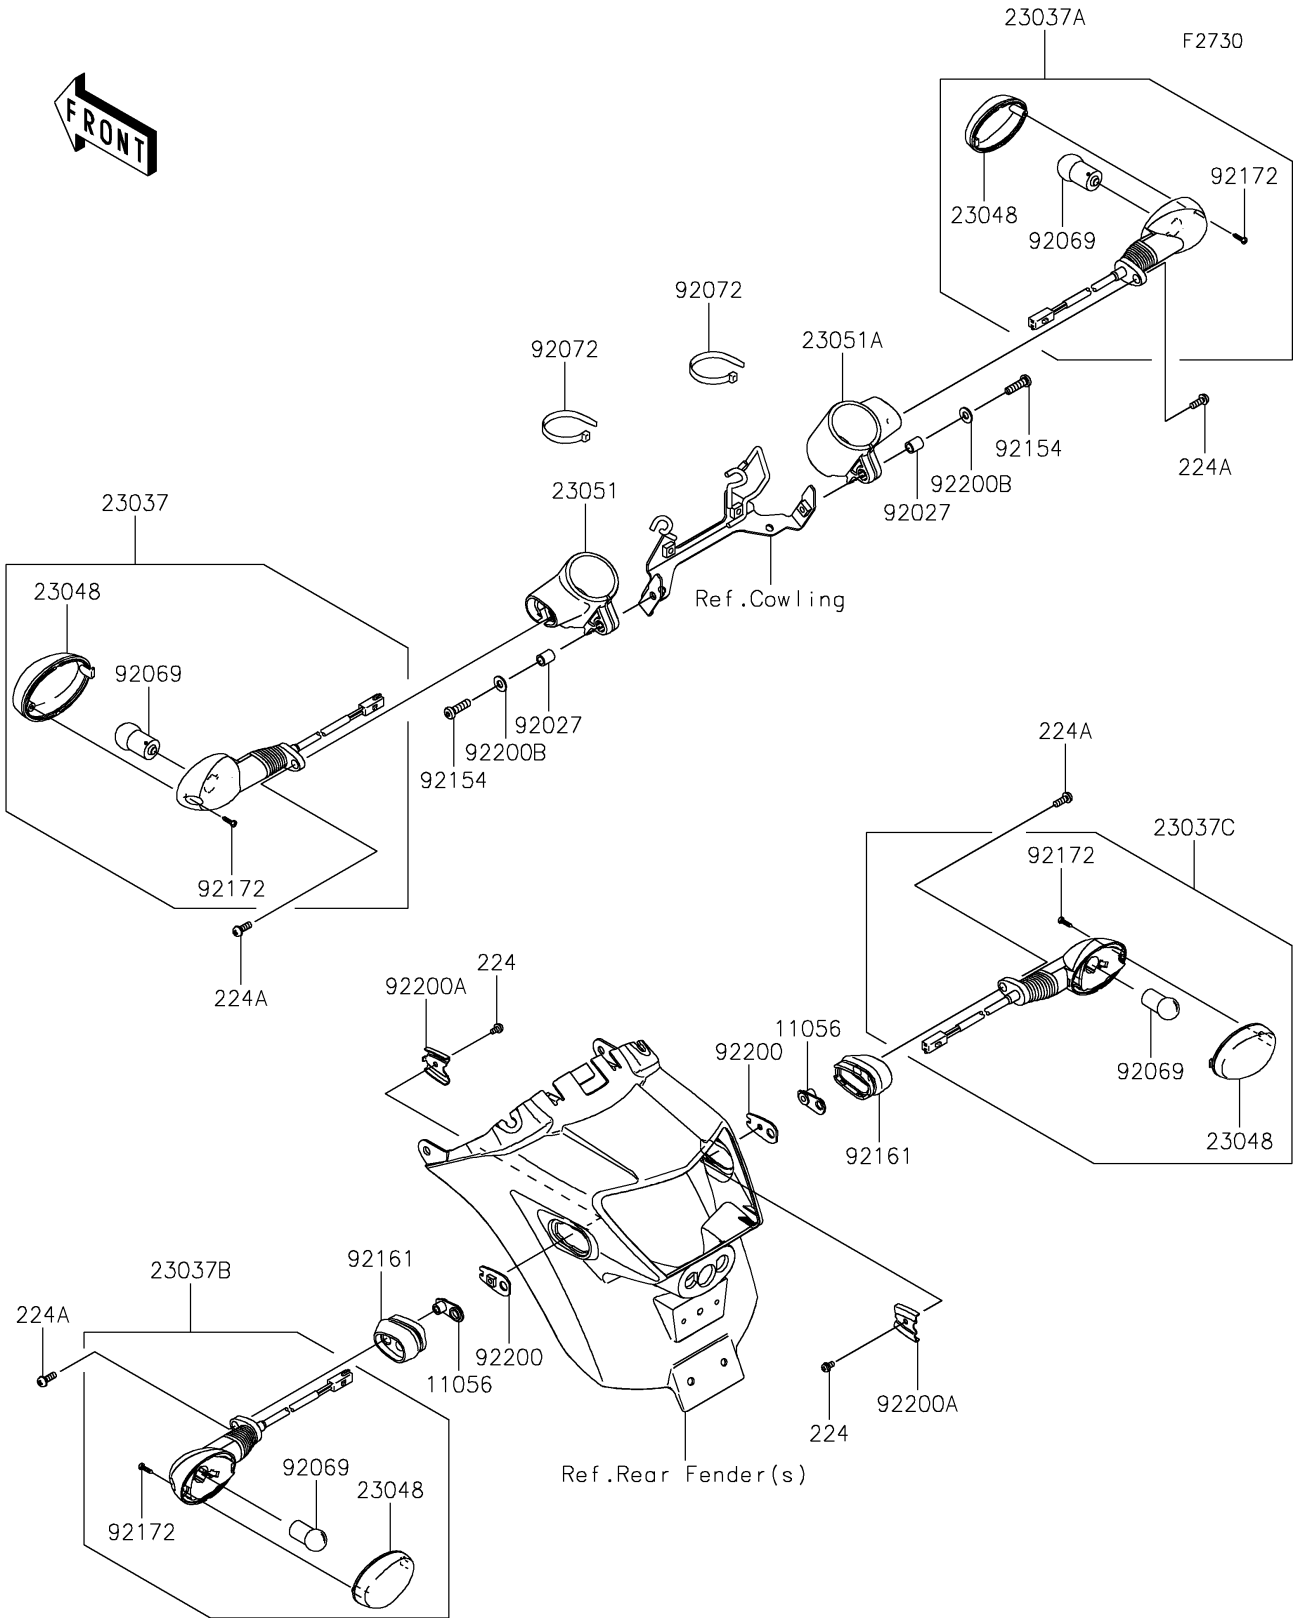

2024 Vulcan S CAFÉ PARTS DIAGRAM

Turn Signals

2024 Vulcan S CAFÉ PARTS LIST

Turn Signals

ITEM NAME	PART NUMBER	QUANTITY
BRACKET,6MM (Ref # 11056)	11056-4156	2
LAMP-ASSY-SIGNAL,FR,LH (Ref # 23037)	23037-0416	1
LAMP-ASSY-SIGNAL,FR,RH (Ref # 23037A)	23037-0417	1
LAMP-ASSY-SIGNAL,RR,LH (Ref # 23037B)	23037-0452	1
LAMP-ASSY-SIGNAL,RR,RH (Ref # 23037C)	23037-0453	1
LENS-SIGNAL LAMP (Ref # 23048)	23048-0035	4
BRACKET-SIGNAL LAMP,LH (Ref # 23051)	23051-0042	1
BRACKET-SIGNAL LAMP,RH (Ref # 23051A)	23051-0043	1
COLLAR,6.8X10X12 (Ref # 92027)	92027-162	2
BULB,12V 10W (Ref # 92069)	92069-0106	4
BAND,L=152 (Ref # 92072)	92072-3874	2
BOLT,SOCKET,6X22 (Ref # 92154)	92154-0402	2
DAMPER,SIGNAL LAMP (Ref # 92161)	92161-1680	2
SCREW,TAPPING,2.9X13 (Ref # 92172)	92172-0343	4
WASHER,SIGNAL LAMP (Ref # 92200)	92200-0164	2
WASHER,SIGNAL LAMP (Ref # 92200A)	92200-0165	2
WASHER,6.5X14X1.2 (Ref # 92200B)	92200-0964	2
SCREW-PAN-WP-CROS,4X8 (Ref # 224)	224AB0408	2
SCREW-PAN-WP-CROS,6X14 (Ref # 224A)	224AB0614	4