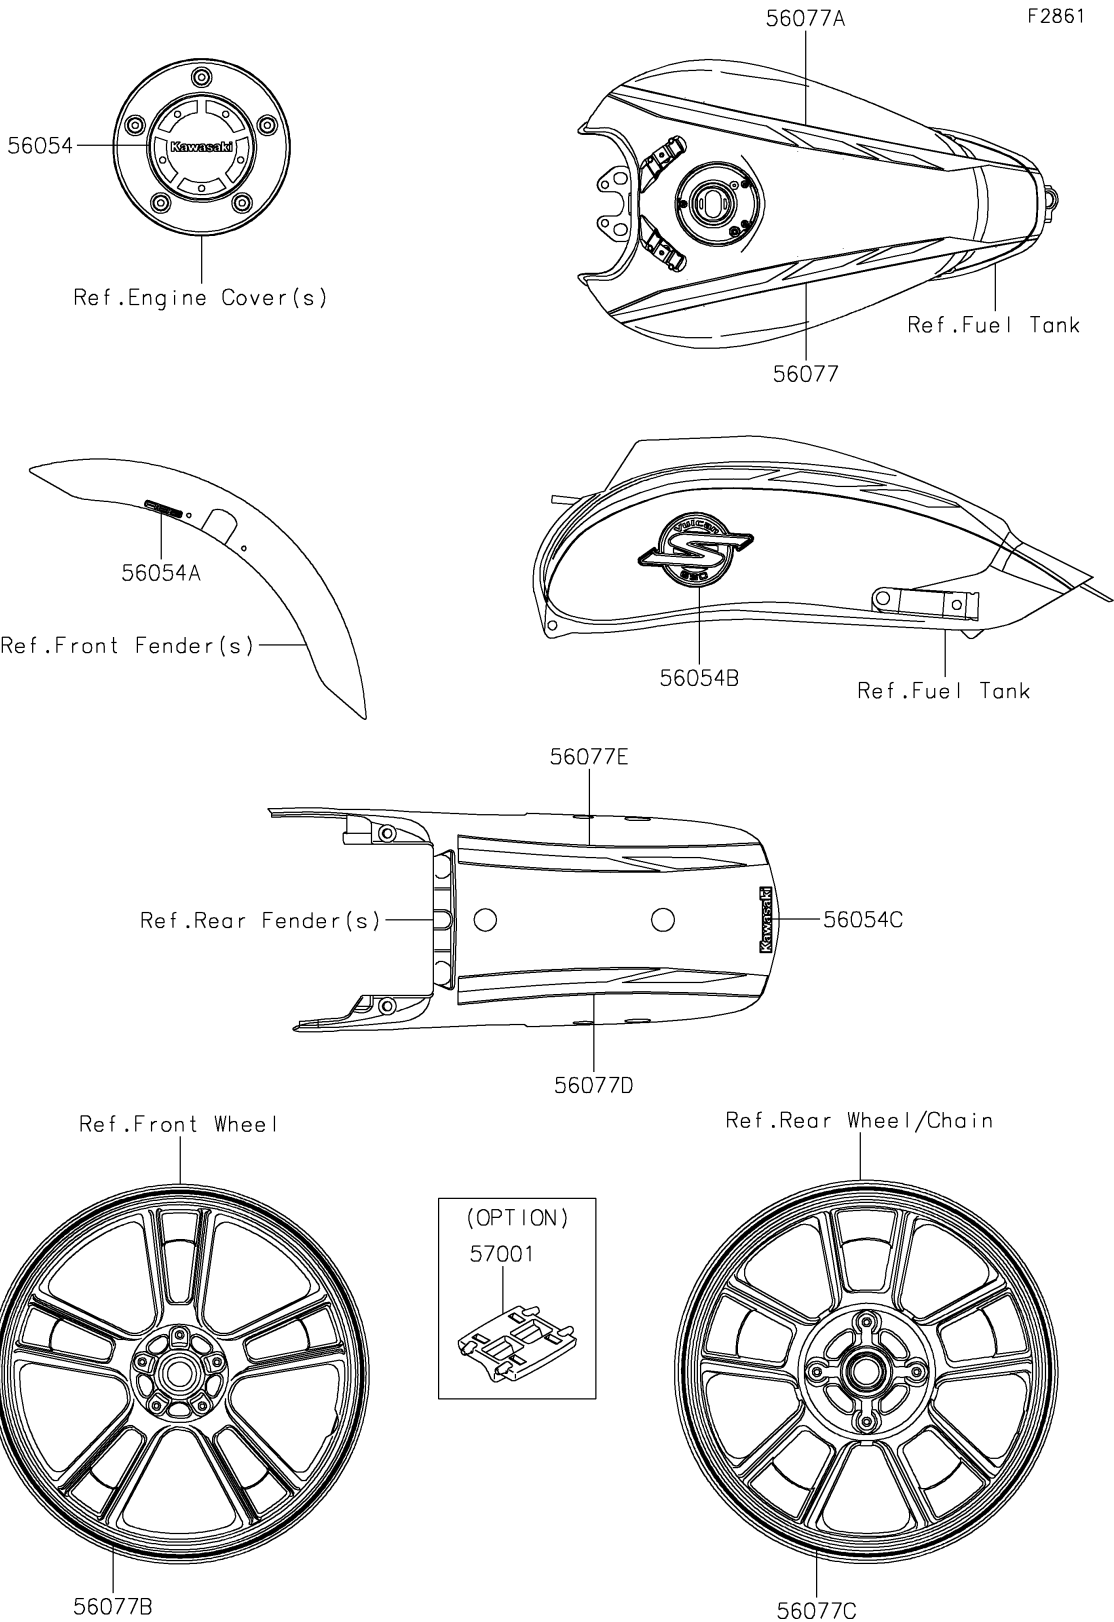

2024 Vulcan S CAFÉ PARTS DIAGRAM

Decals(ERFNN/ERFNL)

2024 Vulcan S CAFÉ PARTS LIST

Decals(ERFNN/ERFNL)

ITEM NAME	PART NUMBER	QUANTITY
MARK,CLUTCH COVER,KAWASAKI (Ref # 56054)	56054-1728	1
MARK,FR FENDER,ABS (Ref # 56054A)	56054-4028	2
MARK,FUEL TANK,VULCAN S 650 (Ref # 56054B)	56054-4059	2
MARK,RR FENDER,KAWASAKI (Ref # 56054C)	56054-4060	1
PATTERN,FUEL TANK,LH (Ref # 56077)	56077-1055	1
PATTERN,FUEL TANK,RH (Ref # 56077A)	56077-1056	1
PATTERN,FR WHEEL,BLK/RED (Ref # 56077B)	56077-1057	2
PATTERN,RR WHEEL,BLK/RED (Ref # 56077C)	56077-1058	2
PATTERN,RR FENDER,LH (Ref # 56077D)	56077-1059	1
PATTERN,RR FENDER,RH (Ref # 56077E)	56077-1060	1
RIM STRIPE APPLICATOR (Ref # 57001)	57001-1752	AR