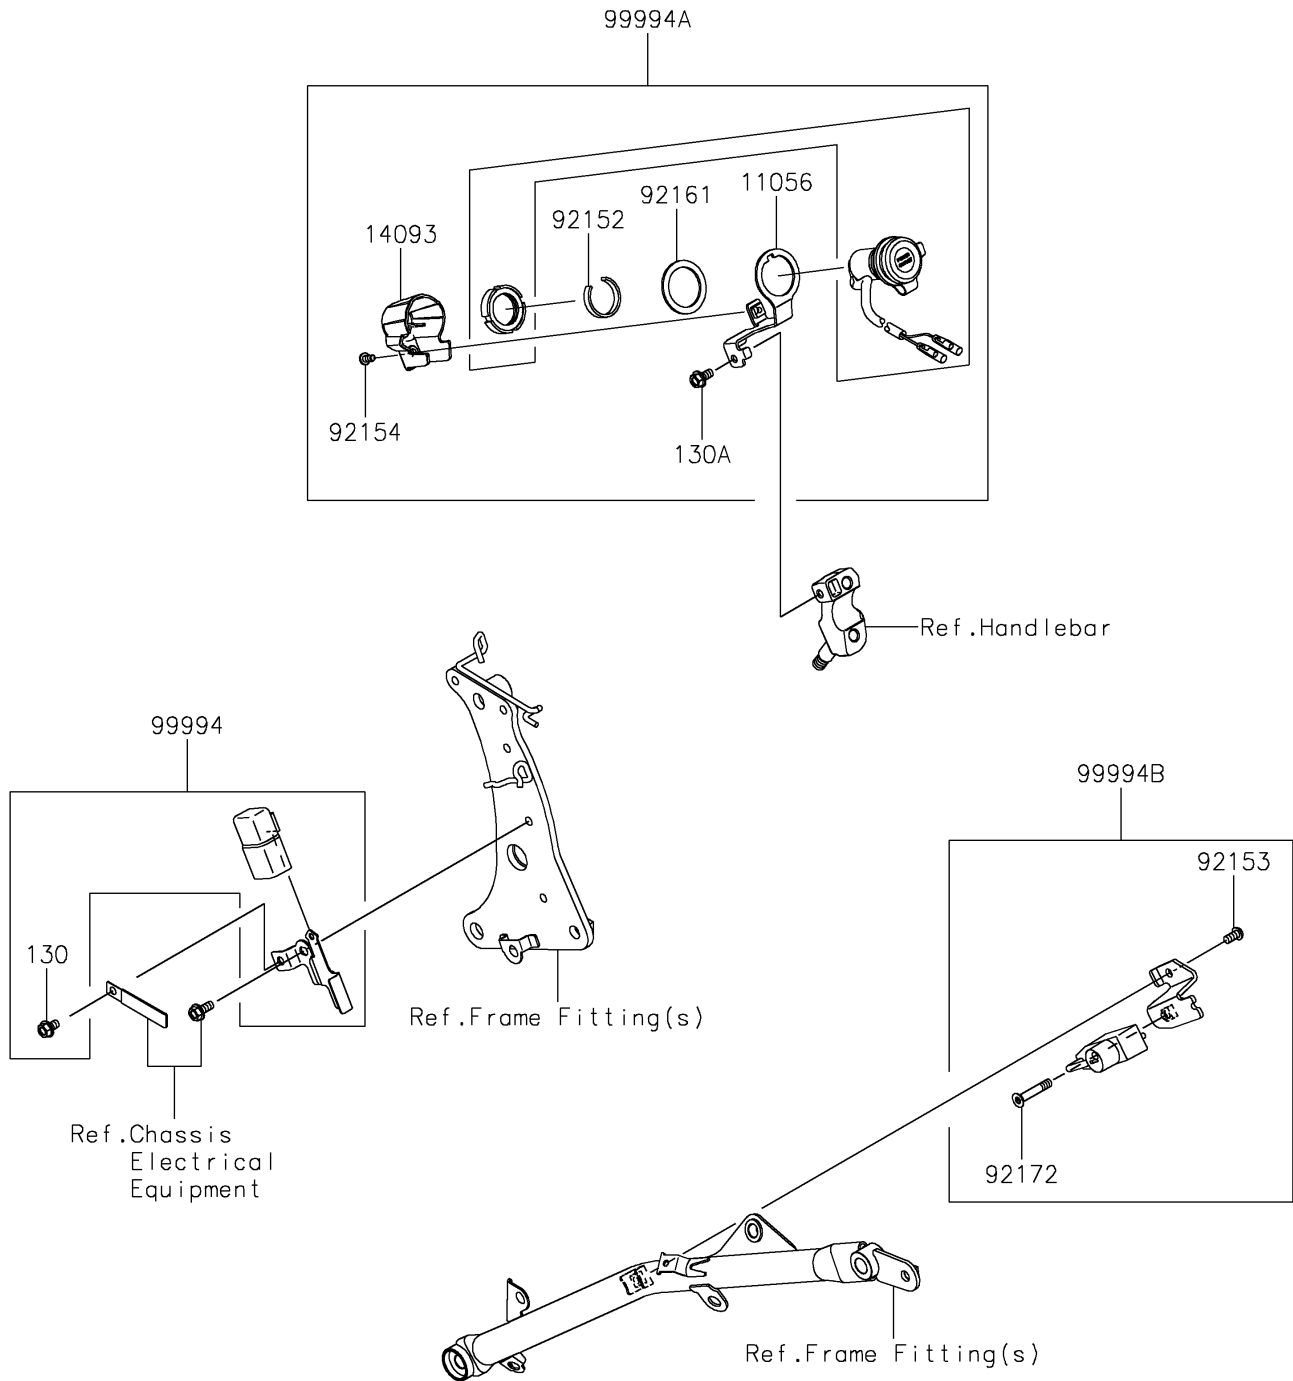

2024 Vulcan S CAFÉ PARTS DIAGRAM

Accessory(Helmet Lock etc.)

F2910C

2024 Vulcan S CAFÉ PARTS LIST

Accessory(Helmet Lock etc.)

ITEM NAME	PART NUMBER	QUANTITY
BRACKET (Ref # 11056)	11056-7538	1
COVER,SOCKET (Ref # 14093)	14093-0212	1
COLLAR (Ref # 92152)	92152-2135	1
BOLT,6X12 (Ref # 92153)	92153-0906	1
BOLT,SOCKET,5X10 (Ref # 92154)	92154-1292	1
DAMPER (Ref # 92161)	92161-1789	1
SCREW,HEXLOBE,6X35 (Ref # 92172)	92172-0835	1
KIT-ACCESSORY,RELAY (Ref # 99994)	99994-0510	1
KIT-ACCESSORY,DC SOCKET (Ref # 99994A)	99994-0541	1
KIT-ACCESSORY,HELMET LOCK (Ref # 99994B)	99994-0880	1
BOLT-FLANGED,6X10 (Ref # 130)	130AA0610	1
BOLT-FLANGED,6X12 (Ref # 130A)	130BB0612	1