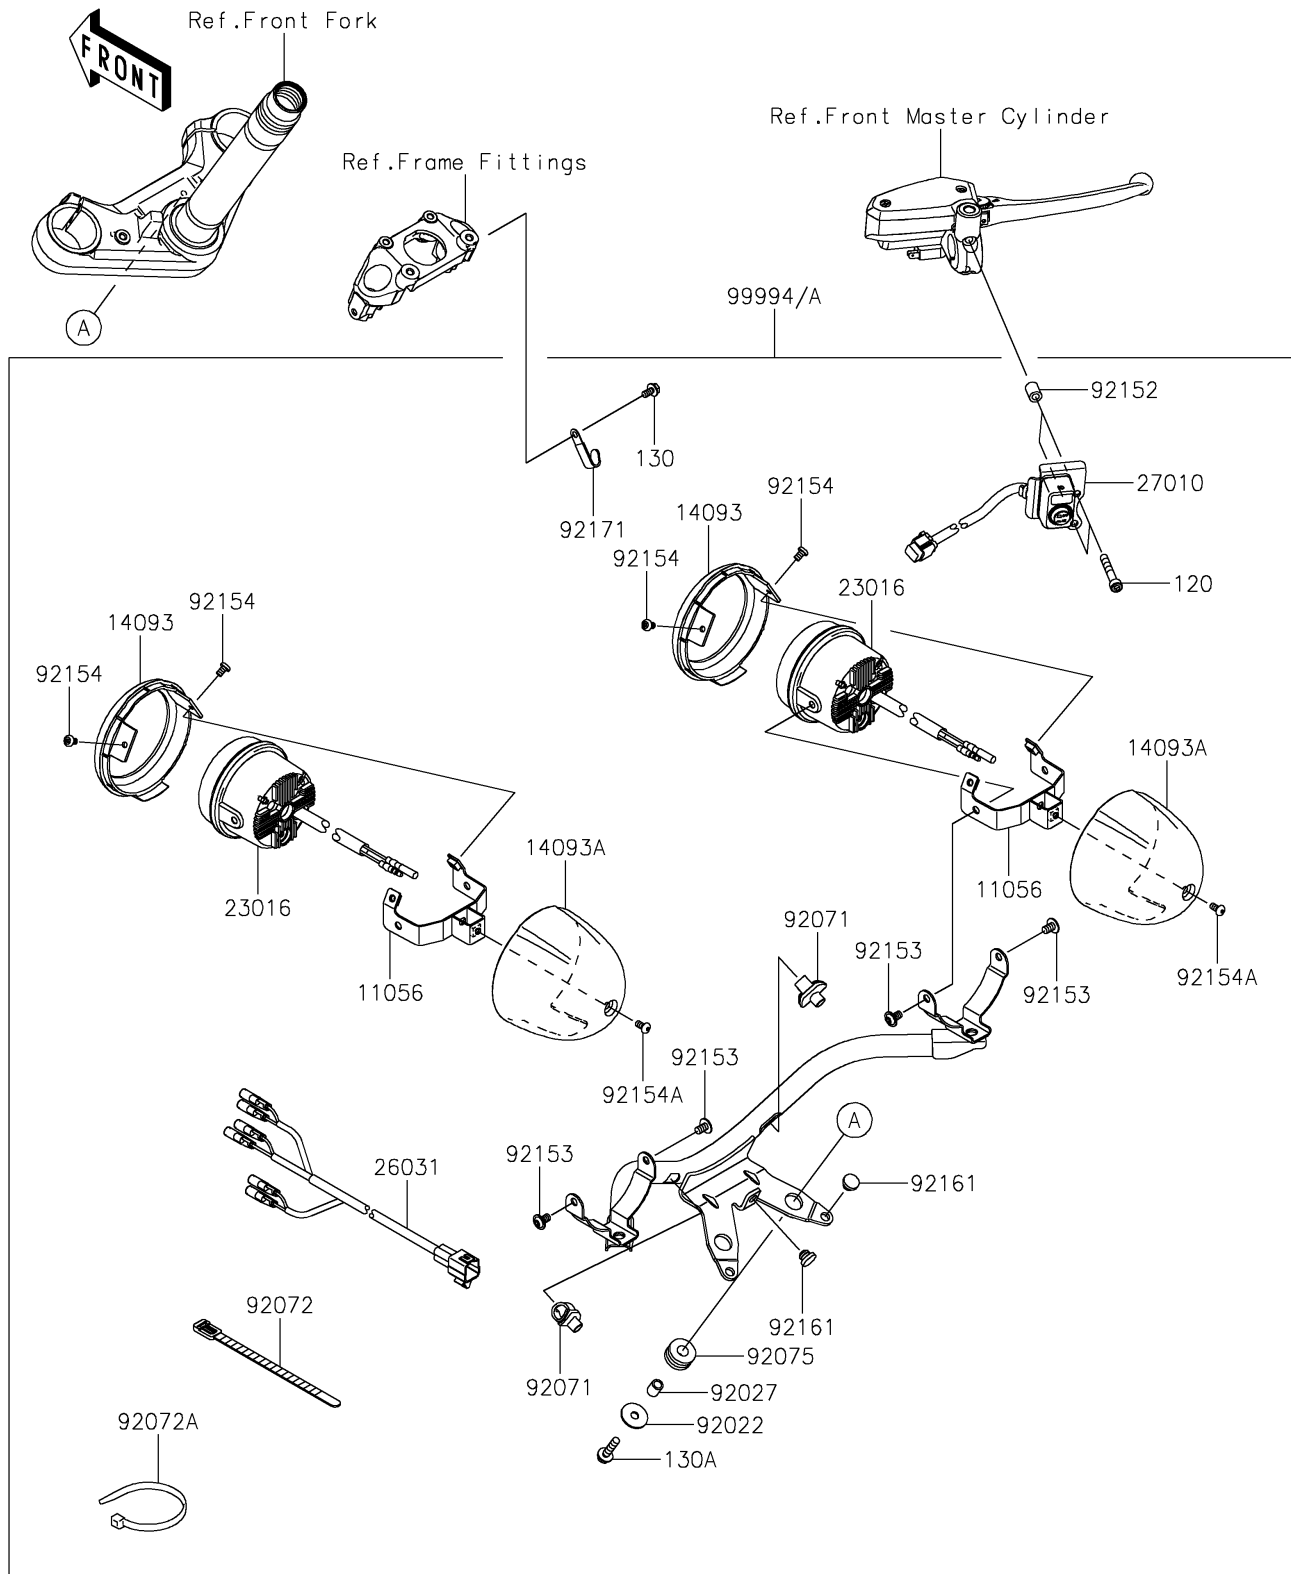

2025 Vulcan S CAFÉ PARTS DIAGRAM

Accessory(Sub Lamp)

F2910D

2025 Vulcan S CAFÉ PARTS LIST

Accessory(Sub Lamp)

ITEM NAME	PART NUMBER	QUANTITY
BRACKET,LAMP COVER (Ref # 11056)	11056-4446	2
COVER,RIM (Ref # 14093)	14093-0162	2
COVER,BODY (Ref # 14093A)	14093-0163	2
LAMP-ASSY,PIAA,LP-530 (Ref # 23016)	23016-0576	2
HARNESS (Ref # 26031)	26031-1823	1
SWITCH,SUB LAMP (Ref # 27010)	27010-0761	1
WASHER,7X24X1.6 (Ref # 92022)	92022-1160	2
COLLAR,6.8X10X12 (Ref # 92027)	92027-162	2
GROMMET,SIGNAL LAMP (Ref # 92071)	92071-0043	2
BAND,L=140 (Ref # 92072)	92072-1293	2
BAND,L=152 (Ref # 92072A)	92072-3874	1
DAMPER,10X24X12 (Ref # 92075)	92075-1690	2
COLLAR,6.3X11X14 (Ref # 92152)	92152-1965	2
BOLT,SOCKET,6X10 (Ref # 92153)	92153-1527	4
BOLT (Ref # 92154)	92154-0314	4
BOLT,SOCKET,5X10 (Ref # 92154A)	92154-1292	2
DAMPER (Ref # 92161)	92161-1084	3
CLAMP (Ref # 92171)	92171-1539	1
KIT-ACCESSORY,SUB-LAMP,BLK (Ref # 99994)	99994-0511	1
KIT-ACCESSORY,SUB-LAMP,PLT (Ref # 99994A)	99994-0555	1
BOLT-SOCKET,6X40 (Ref # 120)	120CB0640	2
BOLT-FLANGED,5X10 (Ref # 130)	130AA0510	1
BOLT-FLANGED,6X25 (Ref # 130A)	130BB0625	2