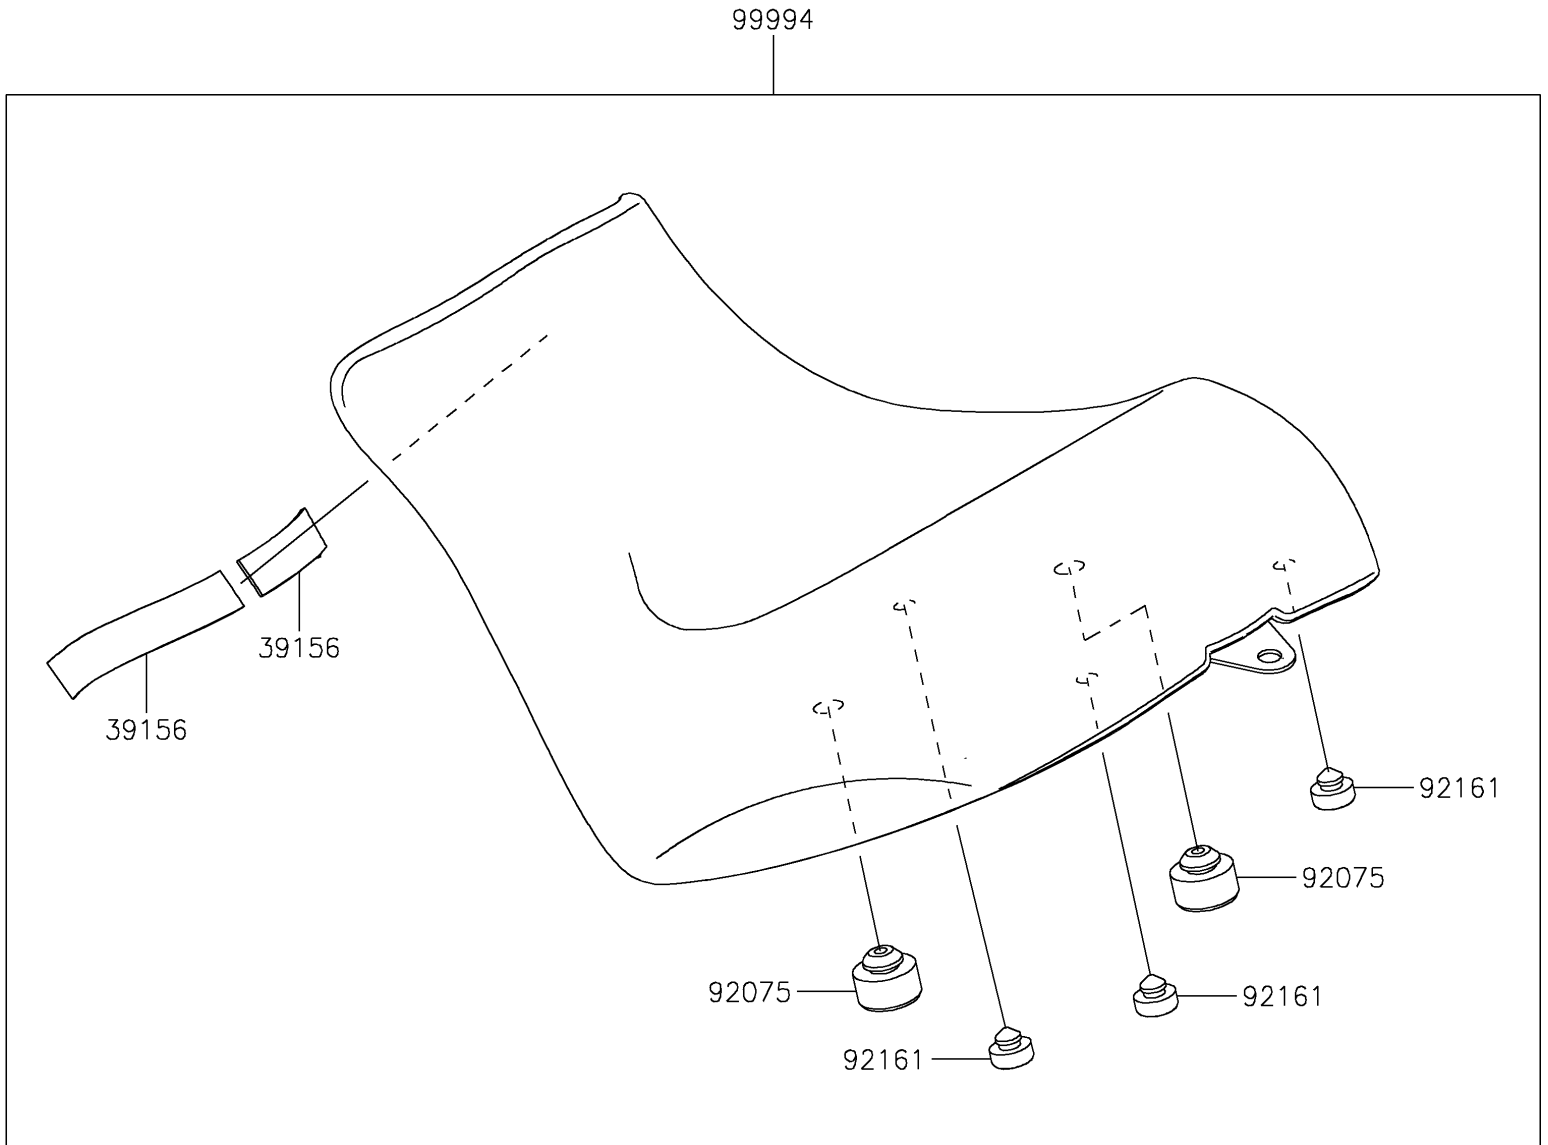

2025 Vulcan S CAFÉ PARTS DIAGRAM

Accessory(Reduced Reach Seat)

F2910E

2025 Vulcan S CAFÉ PARTS LIST

Accessory(Reduced Reach Seat)

ITEM NAME	PART NUMBER	QUANTITY
PAD,20X100X2 (Ref # 39156)	39156-1934	2
DAMPER (Ref # 92075)	92075-015	2
DAMPER,10X20X8 (Ref # 92161)	92161-0855	3
KIT-ACC,REDUCED REACH SEAT,FR (Ref # 99994)	99994-1559	1