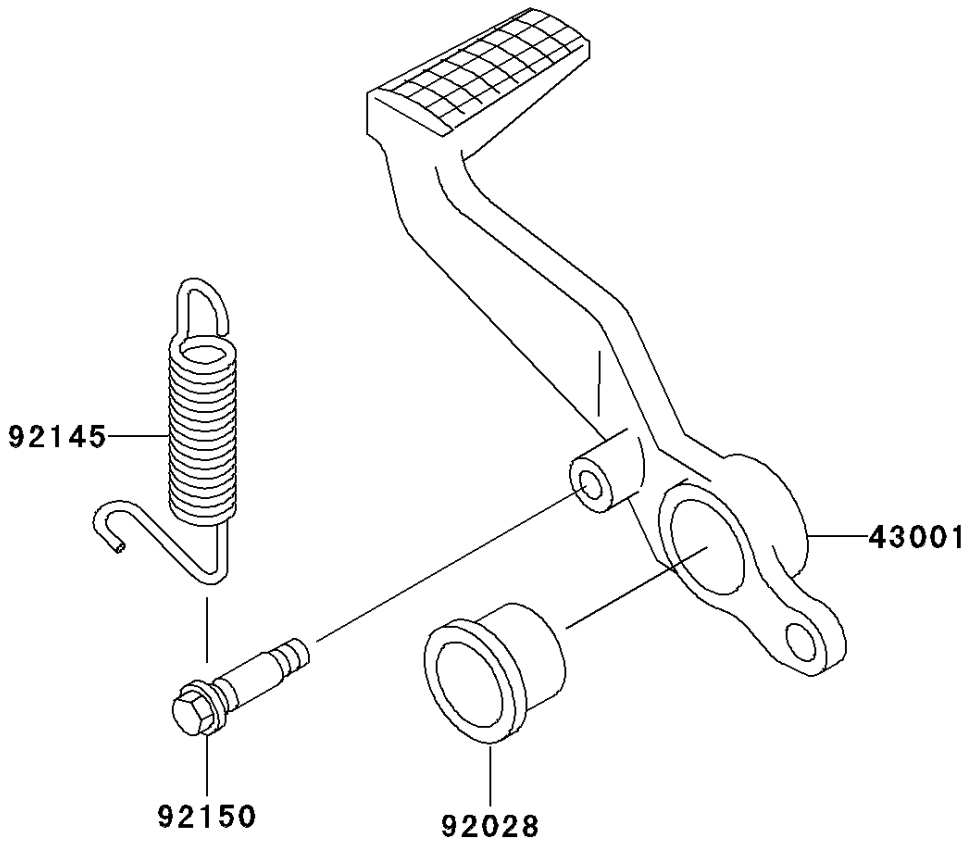

2002 Ninja® ZX™ -6R PARTS DIAGRAM

Brake Pedal/Torque Link

F2260

2002 Ninja® ZX™ -6R PARTS LIST

Brake Pedal/Torque Link

ITEM NAME	PART NUMBER	QUANTITY
LEVER-BRAKE,PEDAL (Ref # 43001)	43001-1393	1
BUSHING (Ref # 92028)	92028-1576	1
SPRING,BRAKE PEDAL RETURN (Ref # 92145)	92145-1090	1
BOLT (Ref # 92150)	92150-1439	1