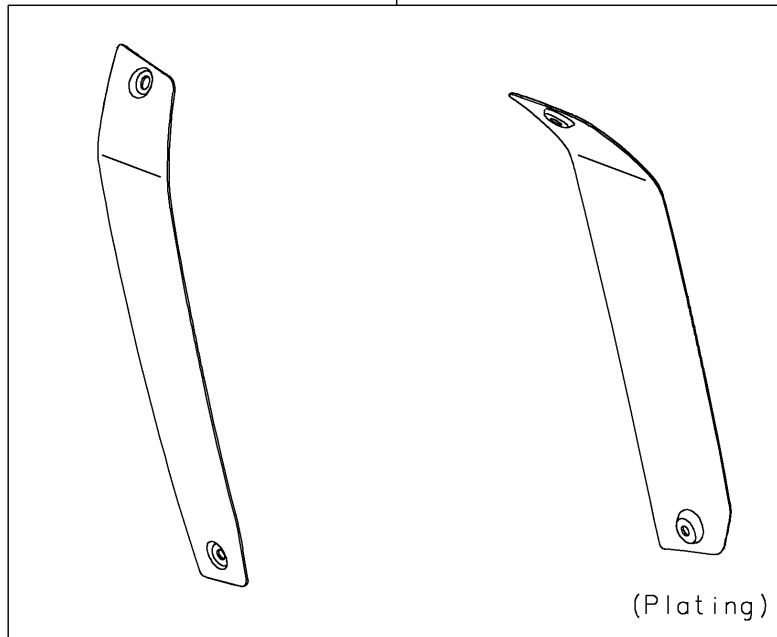

2024 Vulcan S CAFÉ PARTS DIAGRAM

Accessory(Outer Cover)

F2910H

99994A

99994

2024 Vulcan S CAFÉ PARTS LIST

Accessory(Outer Cover)

ITEM NAME	PART NUMBER	QUANTITY
KIT.,PIVOT OUTER COVER (Ref # 99994)	99994-0549	1
KIT.,RADIATOR OUTER COVER (Ref # 99994A)	99994-0550	1