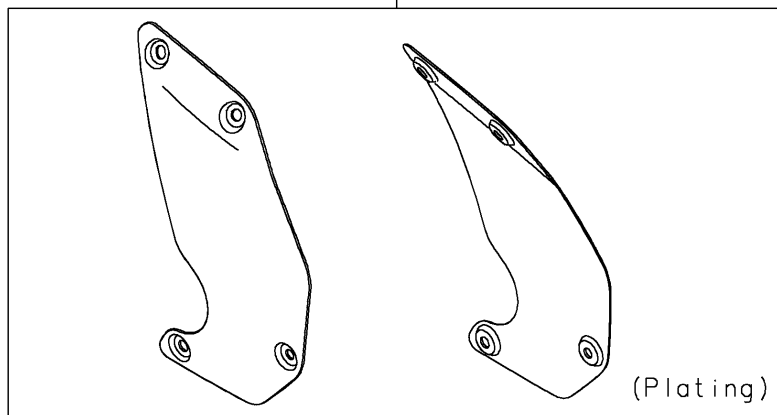

2024 Vulcan S CAFÉ PARTS DIAGRAM

Accessory(Outer Cover)

F2910H

99994A

99994

2024 Vulcan S CAFÉ PARTS LIST

Accessory(Outer Cover)

ITEM NAME	PART NUMBER	QUANTITY
KIT.,PIVOT OUTER COVER (Ref # 99994)	99994-0549	1
KIT.,RADIATOR OUTER COVER (Ref # 99994A)	99994-0550	1