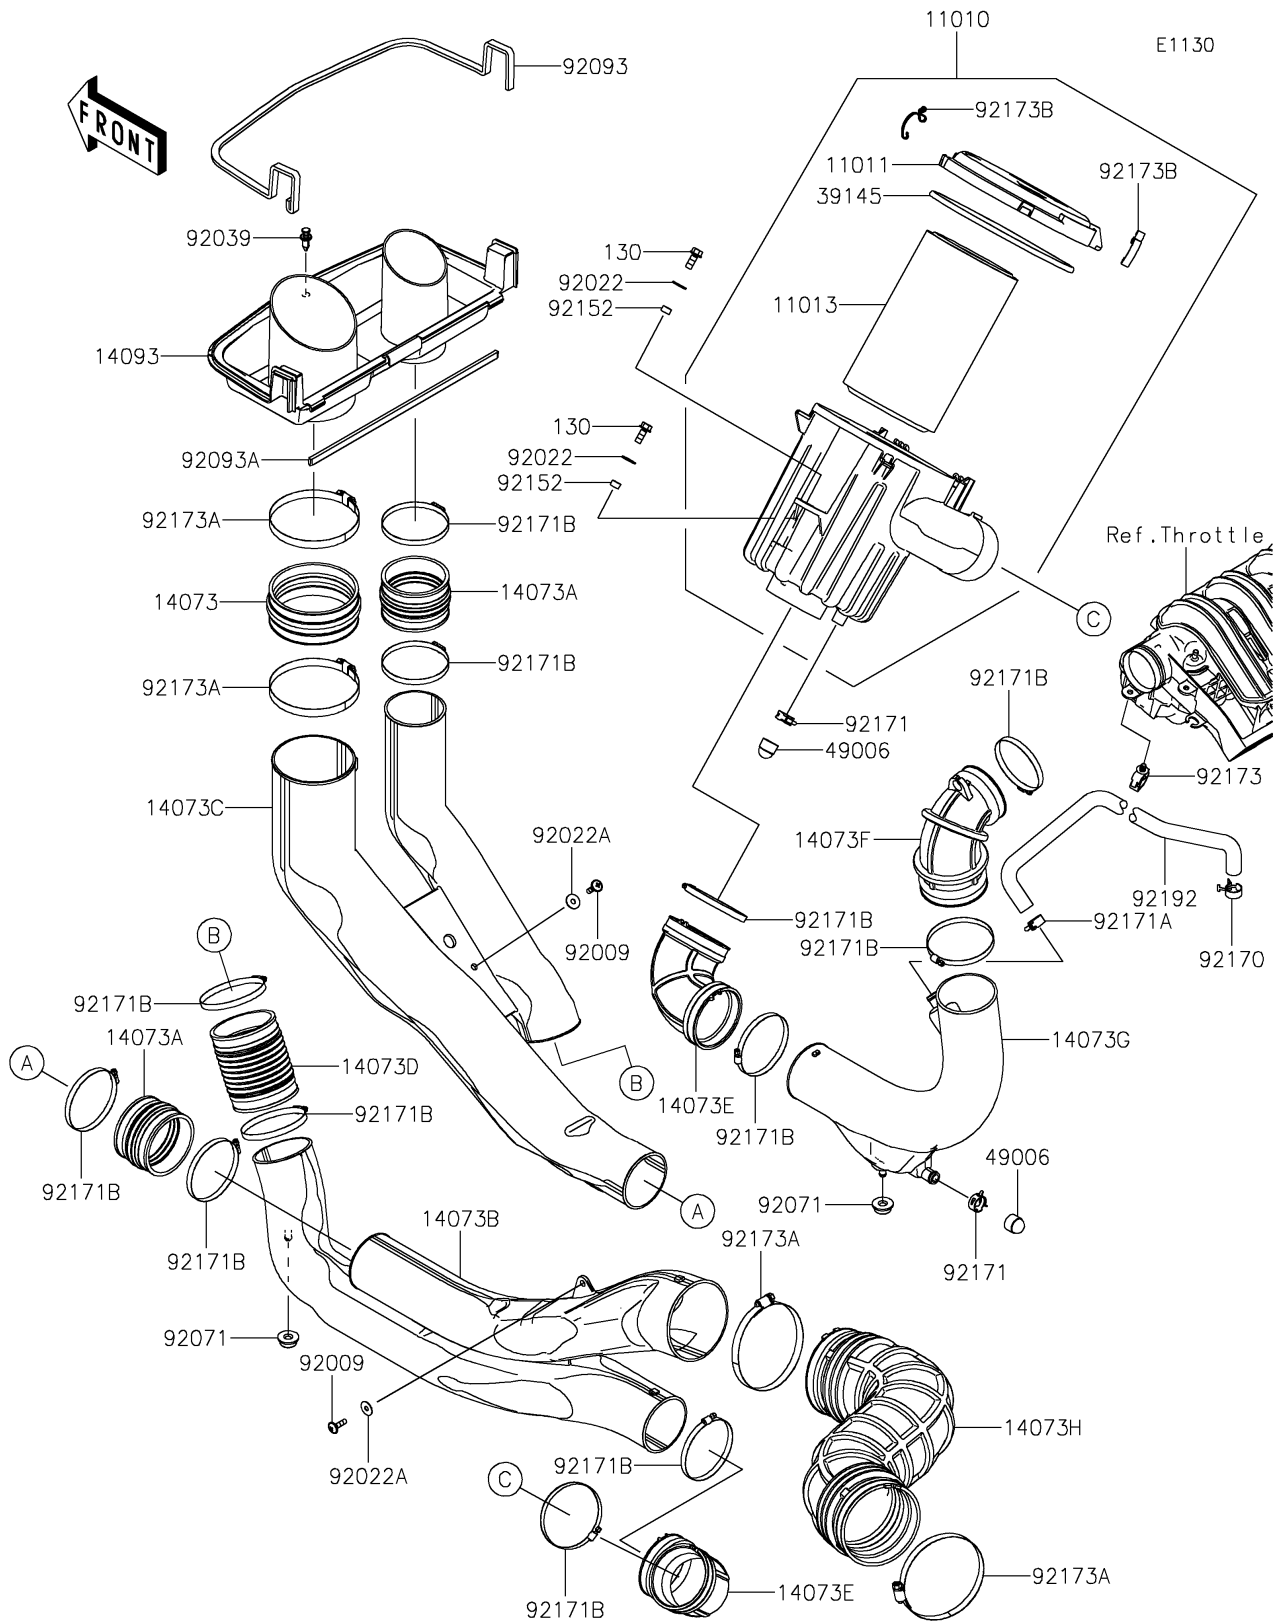

# 2025 Ridge XR Deluxe HVAC PARTS DIAGRAM

Air Cleaner

## 2025 Ridge XR Deluxe HVAC PARTS LIST

### Air Cleaner

ITEM NAME	PART NUMBER	QUANTITY
FILTER-ASSY-AIR (Ref # 11010)	11010-1850	1
CASE-AIR FILTER,UPP (Ref # 11011)	11011-0977	1
ELEMENT-AIR FILTER (Ref # 11013)	11013-0782	1
DUCT (Ref # 14073)	14073-0909	1
DUCT,A/F CASE (Ref # 14073A)	14073-0923	2
DUCT,CVT RR (Ref # 14073B)	14073-1905	1
DUCT,CVT FR (Ref # 14073C)	14073-1906	1
DUCT,CVT CNT (Ref # 14073D)	14073-1908	1
DUCT,A/C BOX (Ref # 14073E)	14073-1912	2
DUCT,THROTTLE (Ref # 14073F)	14073-1913	1
DUCT,CHAMBER (Ref # 14073G)	14073-1922	1
DUCT,CVT INTAKE (Ref # 14073H)	14073-1951	1
COVER,INTAKE (Ref # 14093)	14093-1446	1
TRIM-SEAL (Ref # 39145)	39145-0762	1
BOOT,DRAIN (Ref # 49006)	49006-3718	2
SCREW,6X22 (Ref # 92009)	92009-1441	2
WASHER,8.5X20X1.6 (Ref # 92022)	92022-1561	2
WASHER,PLAIN,6.5X20X1 (Ref # 92022A)	92022-165	2
RIVET (Ref # 92039)	92039-0776	1
GROMMET (Ref # 92071)	92071-0829	2
SEAL (Ref # 92093)	92093-0792	1
SEAL (Ref # 92093A)	92093-0793	1
COLLAR,8.8X12.3X6.9 (Ref # 92152)	92152-1853	2
CLAMP (Ref # 92170)	92170-1060	1
CLAMP (Ref # 92171)	92171-0329	2
CLAMP (Ref # 92171A)	92171-1277	1
CLAMP (Ref # 92171B)	92171-1383	12
CLAMP (Ref # 92173)	92173-0861	1
CLAMP,130MM (Ref # 92173A)	92173-1938	4

### Air Cleaner

ITEM NAME	PART NUMBER	QUANTITY
CLAMP,AIR FILTER CASE (Ref # 92173B)	92173-2023	2
TUBE,BREATHING (Ref # 92192)	92192-2651	1
BOLT-FLANGED,8X20 (Ref # 130)	130BA0820	2