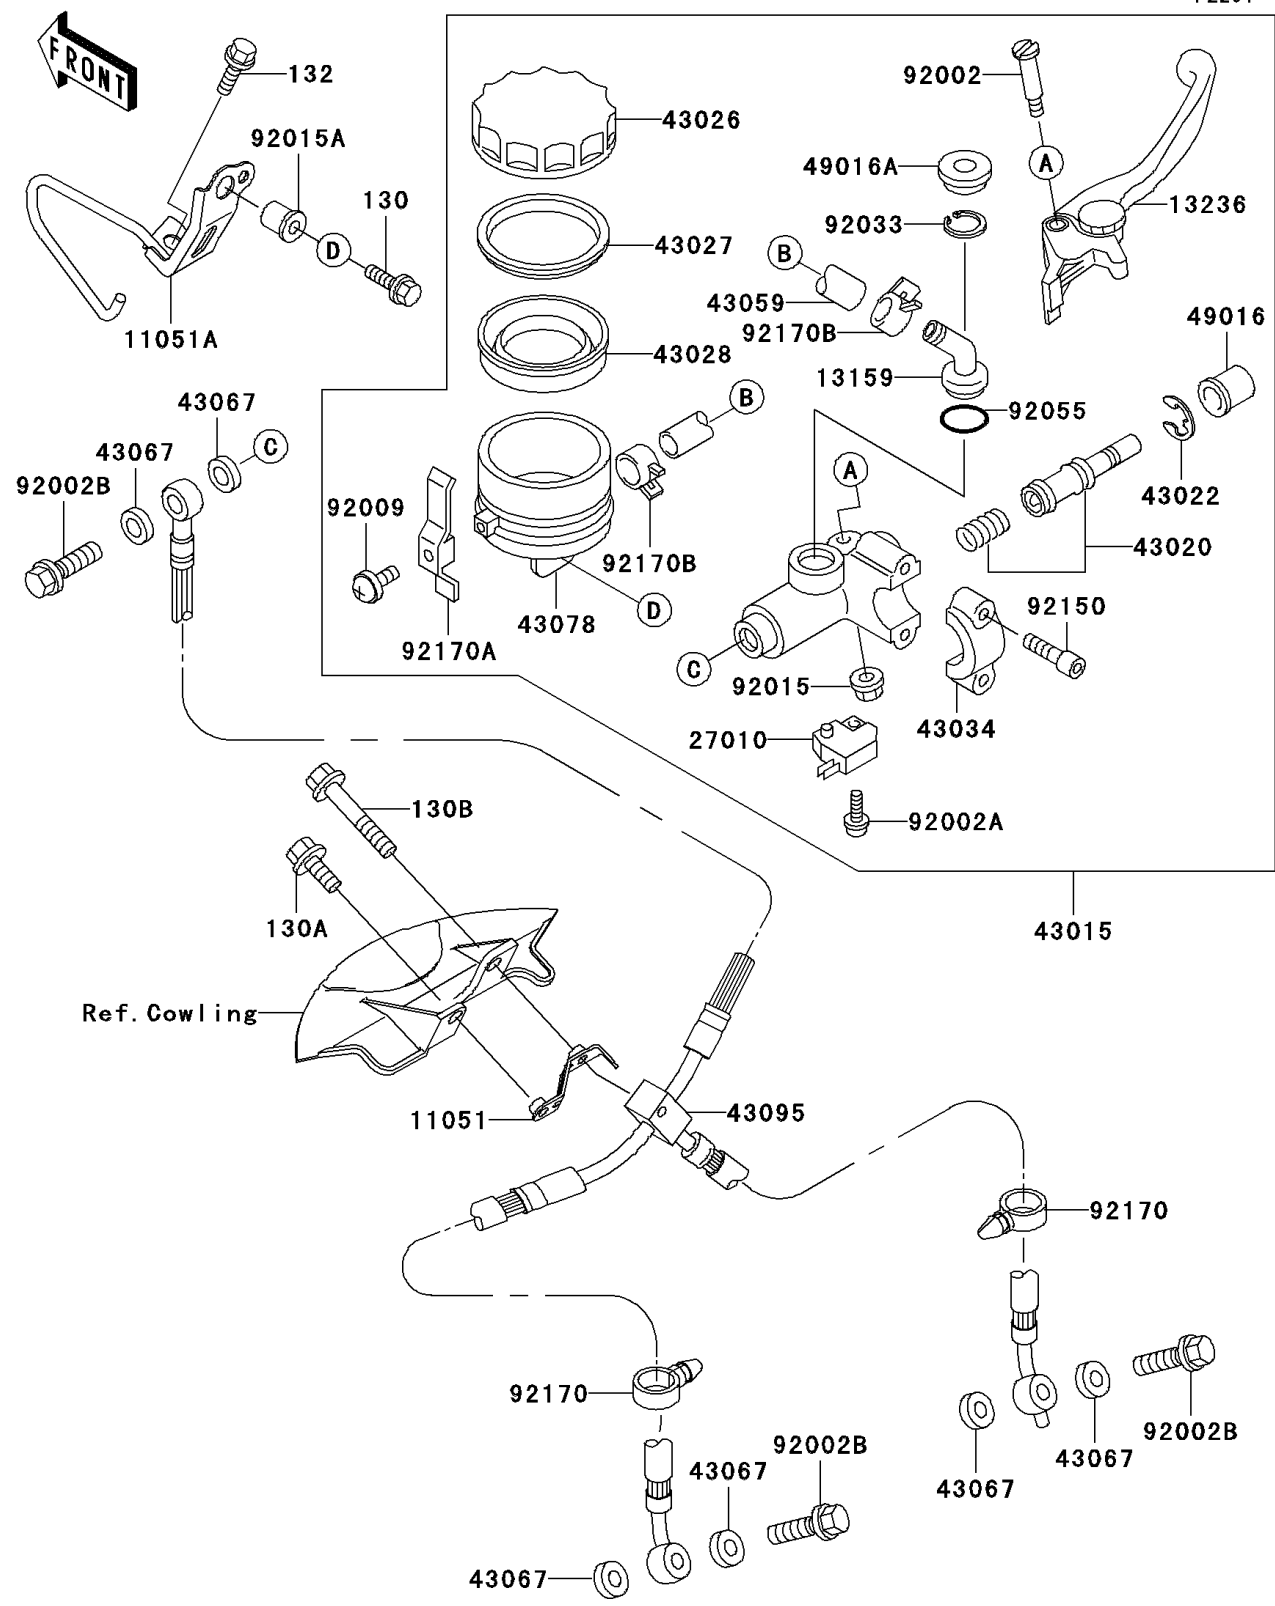

# 2002 Ninja® ZX™ -6R PARTS DIAGRAM

## Front Master Cylinder

F2291

### Front Master Cylinder

ITEM NAME	PART NUMBER	QUANTITY
BOLT-FLANGED (Ref # 130)	130J0520	1
BOLT-FLANGED,6X14,BLACK (Ref # 130A)	130J0614	1
BOLT-FLANGED,6X35 (Ref # 130B)	130J0635	1
BOLT-FLANGED-SMALL,6X10 (Ref # 132)	132J0610	1
BRACKET,BRAKE HOSE (Ref # 11051)	11051-1806	1
BRACKET,RESERVOIR TANK (Ref # 11051A)	11051-1951	1
CONNECTOR (Ref # 13159)	13159-1061	1
LEVER-COMP,FRONT BRAKE (Ref # 13236)	13236-1326	1
SWITCH,BRAKE (Ref # 27010)	27010-1170	1
CYLINDER-ASSY-MASTER,FR (Ref # 43015)	43015-1633	1
PISTON-COMP-BRAKE,FR (Ref # 43020)	43020-1054	1
STOPPER-BRAKE,PISTON (Ref # 43022)	43022-1010	1
CAP-BRAKE (Ref # 43026)	43026-1051	1
PLATE-DIAPHRAGM (Ref # 43027)	43027-1051	1
DIAPHRAGM,MASTER CYLINDER (Ref # 43028)	43028-1057	1
HOLDER-BRAKE,MASTER CYLINDER (Ref # 43034)	43034-1016	1
HOSE-BRAKE,FR MASTER CYLINDER (Ref # 43059)	43059-1696	1
WASHER,10.5X15X1.5 (Ref # 43067)	43067-001	6
RESERVOIR (Ref # 43078)	43078-1099	1
HOSE-BRAKE,FR (Ref # 43095)	43095-1165	1
COVER-SEAL,MASTER CYLINDER (Ref # 49016)	49016-1044	1
COVER-SEAL (Ref # 49016A)	49016-1147	1
BOLT,LEVER SET,BLACK (Ref # 92002)	92002-1322	1
BOLT,SCREW,4X12 (Ref # 92002A)	92002-1323	1
BOLT,OIL,L=23 (Ref # 92002B)	92002-1888	3
SCREW (Ref # 92009)	92009-1570	1
NUT,FLANGED,6MM,BLACK (Ref # 92015)	92015-1233	1
NUT,WELL,5MM (Ref # 92015A)	92015-1757	1
RING-SNAP,20.5MM (Ref # 92033)	92033-1186	1

### Front Master Cylinder

ITEM NAME	PART NUMBER	QUANTITY
RING-O,MASTER CYLINDER (Ref # 92055)	92055-1251	1
BOLT (Ref # 92150)	92150-1328	2
CLAMP (Ref # 92170)	92170-1067	2
CLAMP (Ref # 92170A)	92170-1090	1
CLAMP,HOSE (Ref # 92170B)	92170-1091	2